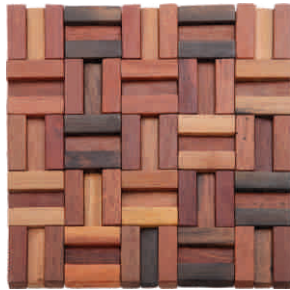

7204 - Size: 12" x 12"
Thickness: 12 mm, Weight: 870 grm