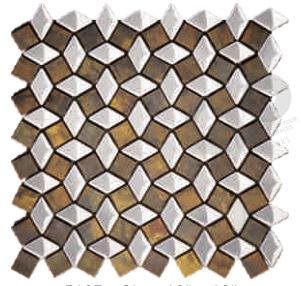

# METAL MOSAIC

5101 - Size: 12" x 12"  
 Thickness: 8 mm, Weight: 720 grm

5102 - Size: 12" x 12"  
 Thickness: 8 mm, Weight: 720 grm

5103 - Size: 12" x 12"  
 Thickness: 8 mm, Weight: 970 grm

5105 - Size: 12" x 12"  
 Thickness: 8 mm, Weight: 980 grm