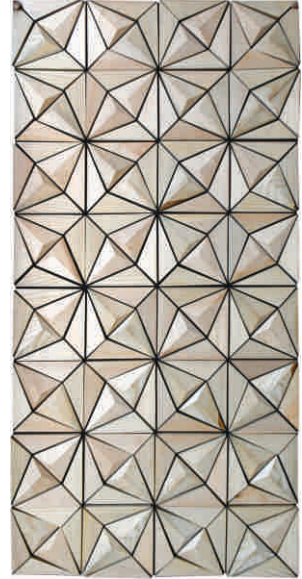

7236 - Size: 24" x 48"
Thickness: 12 mm, Weight: 3.6 kg