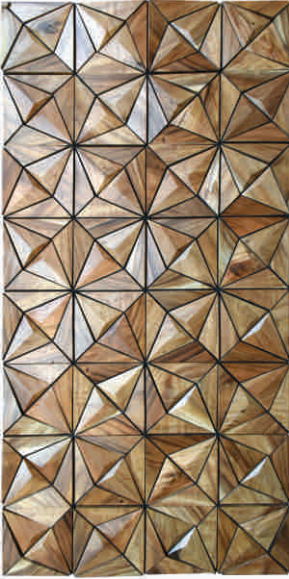

WOOD PANELS

7234 - Size: 24" x 48"
Thickness: 12 mm, Weight: 3.6 kg