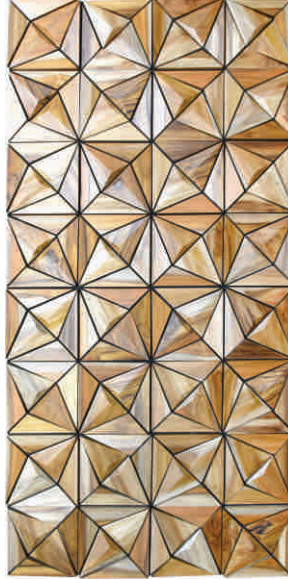

7235 - Size: 24" x 48"
Thickness: 12 mm, Weight: 3.6 kg