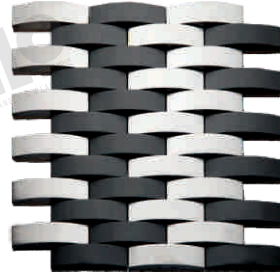

5107 - Size: 12" x 12"  
 Thickness: 12 mm, Weight: 810 grm

5108 - Size: 12" x 12"  
 Thickness: 12 mm, Weight: 840 grm

5112 - Size: 12" x 12"  
 Thickness: 15 mm, Weight: 1.090 kg

5118 - Size: 12" x 12"  
 Thickness: 18 mm, Weight: 1.350 kg