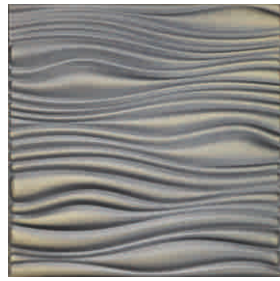

# METAL WALL DECOR

**1801 - Brushed Brass**  
 Size: 30cms x 30cms, [Approx. 12"x12"]  
 Weight: 700 grm

**1802 - Brushed Bronze**  
 Size: 30cms x 30cms, [Approx. 12"x12"]  
 Weight: 700 grm

**1803 - Brushed Copper**  
 Size: 30cms x 30cms, [Approx. 12"x12"]  
 Weight: 700 grm

**1804 - Brushed Brass**  
 Size: 30cms x 30cms, [Approx. 12"x12"]  
 Weight: 700 grm

**1805 - Brushed Bronze**  
 Size: 30cms x 30cms, [Approx. 12"x12"]  
 Weight: 700 grm

**1806 - Brushed Copper**  
 Size: 30cms x 30cms, [Approx. 12"x12"]  
 Weight: 700 grm

**1807 - Brushed Brass**  
 Size: 30cms x 30cms, [Approx. 12"x12"]  
 Weight: 700 grm

**1808 - Brushed Bronze**  
 Size: 30cms x 30cms, [Approx. 12"x12"]  
 Weight: 700 grm

**1810 - Brushed Brass**  
 Size: 30cms x 30cms, [Approx. 12"x12"]  
 Weight: 700 grm