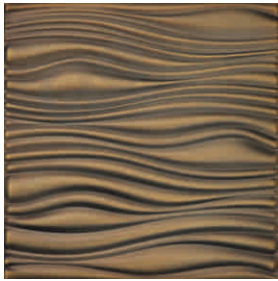

# METAL WALL DECOR

**1801 - Brushed Brass**  
 Size: 30cms x 30cms, [Approx. 12"x12"]  
 Weight: 700 grm

**1802 - Brushed Bronze**  
 Size: 30cms x 30cms, [Approx. 12"x12"]  
 Weight: 700 grm

**1803 - Brushed Copper**  
 Size: 30cms x 30cms, [Approx. 12"x12"]  
 Weight: 700 grm

**1804 - Brushed Brass**  
 Size: 30cms x 30cms, [Approx. 12"x12"]  
 Weight: 700 grm

**1805 - Brushed Bronze**  
 Size: 30cms x 30cms, [Approx. 12"x12"]  
 Weight: 700 grm

**1806 - Brushed Copper**  
 Size: 30cms x 30cms, [Approx. 12"x12"]  
 Weight: 700 grm