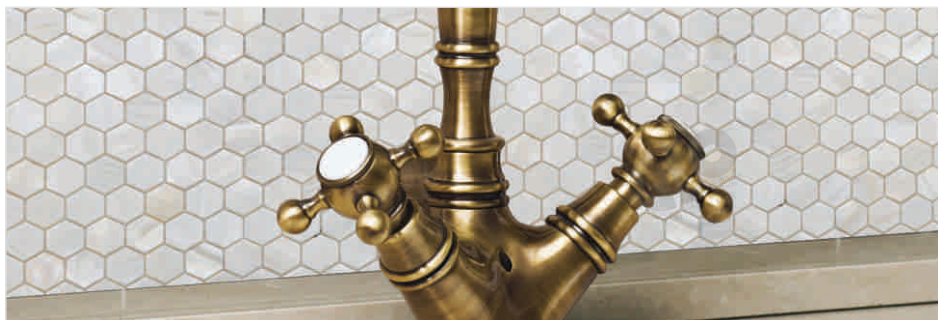

8115 - Size: 12" x 12"
Thickness: 2 mm, Weight: 390grm