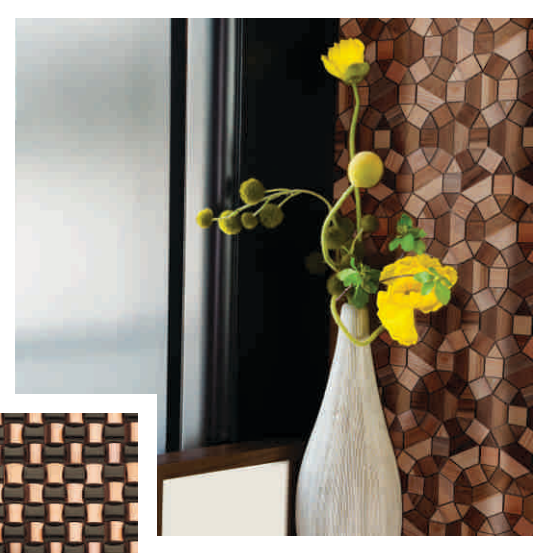

# METAL WALL DECOR

Call them petals in metals! Our aesthetically designed **Metal Wall Decor** brings the hint of sheen to your interiors. Cozy and classy at the same time, these embossed metal décor products enhance the overall look of your interiors. These rich decorative boards are specially created with advanced technology and treatment. Easy to install, easier to maintain, Metal Wall Décor adds a unique touch to the interiors.