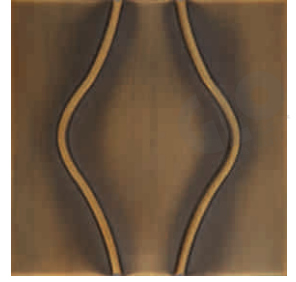

**1826 - Brushed Bronze**  
 Size: 30cms x 30cms, [Approx. 12"x12"]  
 Weight: 700 grm

**1827 - Brushed Copper**  
 Size: 30cms x 30cms, [Approx. 12"x12"]  
 Weight: 700 grm

# METAL WALL DECOR

**1828 - Brushed Brass**  
 Size: 30cms x 30cms, [Approx. 12"x12"]  
 Weight: 700 grm

**1829 - Brushed Bronze**  
 Size: 30cms x 30cms, [Approx. 12"x12"]  
 Weight: 700 grm

**1830 - Brushed Copper**  
 Size: 30cms x 30cms, [Approx. 12"x12"]  
 Weight: 700 grm

**1831 - Brushed Brass**  
 Size: 30cms x 30cms, [Approx. 12"x12"]  
 Weight: 700 grm

**1832 - Brushed Bronze**  
 Size: 30cms x 30cms, [Approx. 12"x12"]  
 Weight: 700 grm

**1834 - Brushed Brass**  
 Size: 30cms x 30cms, [Approx. 12"x12"]  
 Weight: 700 grm