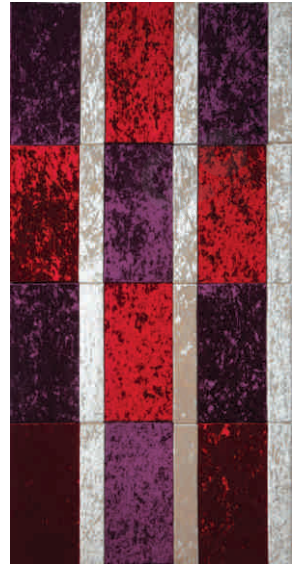

2211

Size: 4' x 2' - Thickness: 18 mm
Weight: 4.760 kg

THICKNESS 18 MM