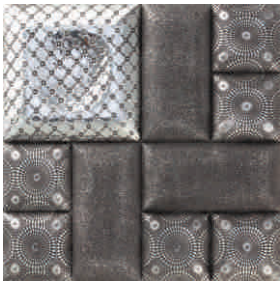

## ROYAL MOSAIC

\*Colour may vary from piece to piece.

\*Company recommends to use Black Silicone Sealant / Araldite for Application.

4210 - Size: 300 mm x 300 mm  
Thickness: 10 mm, Weight: 1.960 kg

4216 - Size: 300 mm x 300 mm  
Thickness: 12 mm, Weight: 1.880 kg