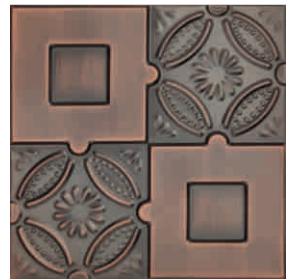

**1811 - Brushed Bronze**  
 Size: 30cms x 30cms, [Approx. 12"x12"]  
 Weight: 700 grm

**1816 - Brushed Brass**  
 Size: 30cms x 30cms, [Approx. 12"x12"]  
 Weight: 700 grm

**1817 - Brushed Bronze**  
 Size: 30cms x 30cms, [Approx. 12"x12"]  
 Weight: 700 grm

**1818 - Brushed Copper**  
 Size: 30cms x 30cms, [Approx. 12"x12"]  
 Weight: 700 grm

**1819 - Brushed Brass**  
 Size: 30cms x 30cms, [Approx. 12"x12"]  
 Weight: 700 grm

**1820 - Brushed Bronze**  
 Size: 30cms x 30cms, [Approx. 12"x12"]  
 Weight: 700 grm

**1826 - Brushed Bronze**  
 Size: 30cms x 30cms, [Approx. 12"x12"]  
 Weight: 700 grm

**1827 - Brushed Copper**  
 Size: 30cms x 30cms, [Approx. 12"x12"]  
 Weight: 700 grm