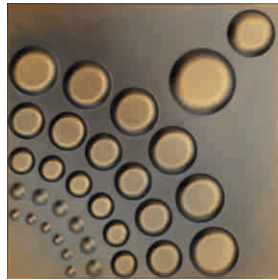

**1804 - Brushed Brass**  
 Size: 30cms x 30cms, [Approx. 12"x12"]  
 Weight: 700 grm

**1805 - Brushed Bronze**  
 Size: 30cms x 30cms, [Approx. 12"x12"]  
 Weight: 700 grm

**1806 - Brushed Copper**  
 Size: 30cms x 30cms, [Approx. 12"x12"]  
 Weight: 700 grm

**1807 - Brushed Brass**  
 Size: 30cms x 30cms, [Approx. 12"x12"]  
 Weight: 700 grm

**1808 - Brushed Bronze**  
 Size: 30cms x 30cms, [Approx. 12"x12"]  
 Weight: 700 grm

**1810 - Brushed Brass**  
 Size: 30cms x 30cms, [Approx. 12"x12"]  
 Weight: 700 grm

**1811 - Brushed Bronze**  
 Size: 30cms x 30cms, [Approx. 12"x12"]  
 Weight: 700 grm

**1816 - Brushed Brass**  
 Size: 30cms x 30cms, [Approx. 12"x12"]  
 Weight: 700 grm

**1817 - Brushed Bronze**  
 Size: 30cms x 30cms, [Approx. 12"x12"]  
 Weight: 700 grm