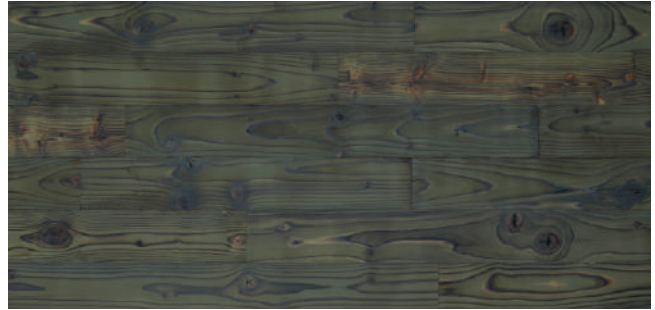

# RUSTICWUD

WALL SOLUTIONS

**Rusticwud** Wall Solutions adds a burst of rustic charm to any living space - residential and commercial. Made with the finest wood sourced from Switzerland, Rusticwud comes in three delightful collections - Fadwud, Texwud and Mixwud. Each collection comes with numerous variations as well. The beauty of this collection lies in its ability to be enjoyed in multiple different applications, on walls, on doors, table fronts, ceilings and more. This new collection by Glo Panels gives your imagination the freedom to run wild with its burst of colours, patterns and textures.

Far more exciting than mere veneers and laminates, Rusticwud panels can be mixed and matched, fixed vertically, horizontally or even diagonally. So, go on and enhance your living experience with these innovative and contemporary wall panels.

## Texwud Collection

Texwud Collection 4801

Texwud Collection 4803

Texwud Collection 4805

Texwud Collection 4808