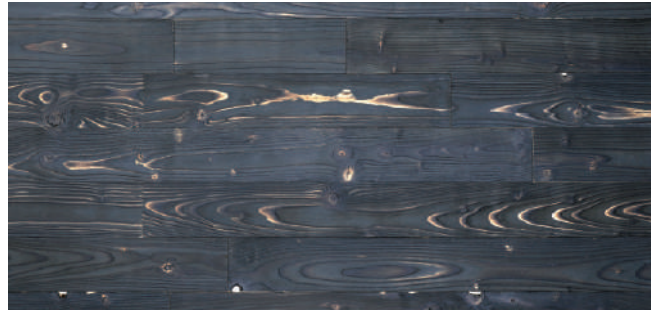

Texwud Collection 4803