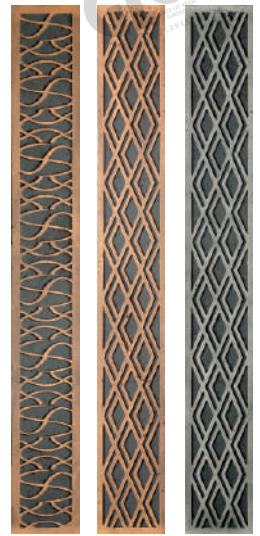

4302 Weight: 470 grm	4304 Weight: 400 grm	4305 Weight: 400 grm	4306 Weight: 400 grm	4307 Weight: 450 grm	4308 Weight: 450 grm	4309 Weight: 450 grm	4311 Weight: 500 grm	4312 Weight: 500 grm	4313 Weight: 520 grm	4315 Weight: 520 grm	4318 Weight: 400 grm	4321 Weight: 500 grm

Size: 595mm x 75mm