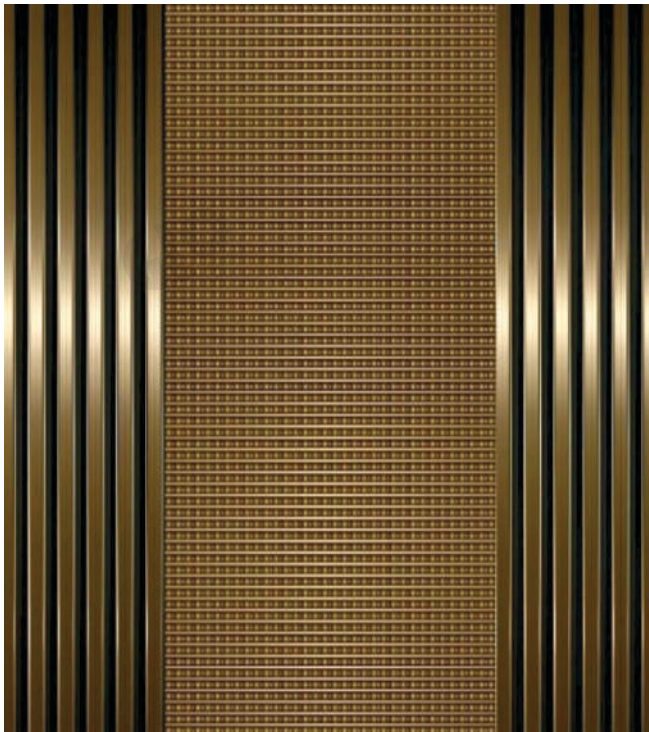

G-PRO™

SS PROFILES

G-PROTM
SS PROFILES

G-PRO SS Profiles are stainless steel PVD Colour Coated Decorative Profile Series in various shapes and colours. These SS Profiles are made from high quality 304 Steel and coated with PVD Titanium coatings, which gives a life of 15 years. G-PRO SS Profiles are widely used in Decorative Applications such as Exterior Cladding, Interior Decoration, Skirting, Wall Edge Protection, Flooring, Furniture, Wall Partitions and Many More.

G-PRO SS PROFILES

W Profiles

Available Colours:
Black, Silver, Gold & Rose Gold
Length: 8 Feet

Model	W120
Dimension	120 mm

Mirror Finish | Grade 304 | PVD Titanium Coating | Exterior / Interior application | *15 Years Warranty