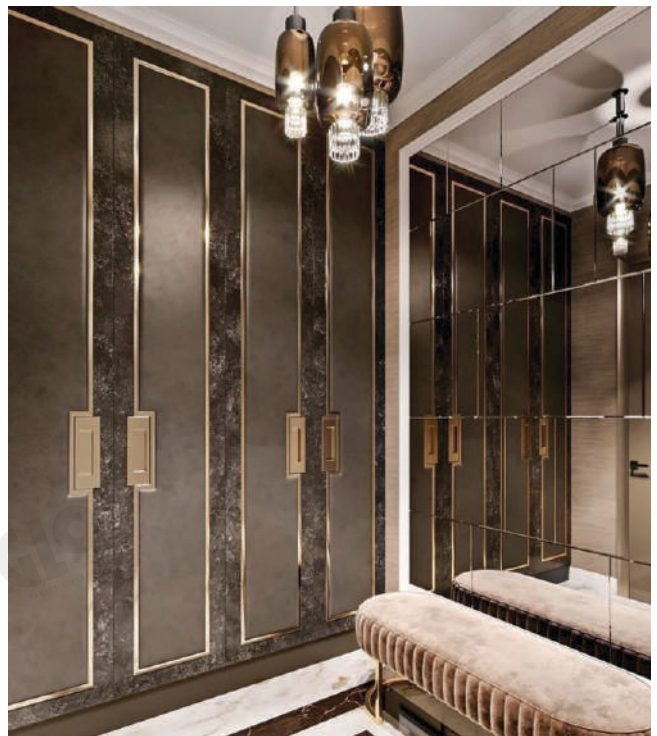

G-PRO SS PROFILES

L Profiles

Available Colours:
Black, Silver, Gold & Rose Gold
Length: 10 Feet

Model	L6	L8	L12	L20	L25
Dimension					

Mirror Finish | Grade 304 | PVD Titanium Coating | Exterior / Interior application | *15 Years Warranty

G-PRO SS PROFILES

U Profiles

Available Colours:
Black, Silver, Gold & Rose Gold
Length: 10 Feet

Model	U6	U8	U12	U20	U25
Dimension					

Mirror Finish | Grade 304 | PVD Titanium Coating | Exterior / Interior application | *15 Years Warranty