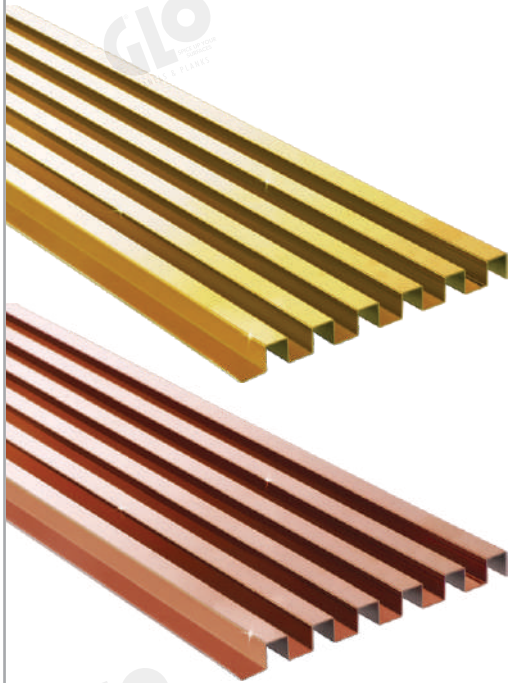

G-PRO™

SS PROFILES

G-PROTM
SS PROFILES

G-PRO SS Profiles are stainless steel PVD Colour Coated Decorative Profile Series in various shapes and colours. These SS Profiles are made from high quality 304 Steel and coated with PVD Titanium coatings, which gives a life of 15 years. G-PRO SS Profiles are widely used in Decorative Applications such as Exterior Cladding, Interior Decoration, Skirting, Wall Edge Protection, Flooring, Furniture, Wall Partitions and Many More.

G-PRO SS PROFILES

Plain Patti

Available Colours:
Black, Silver, Gold & Rose Gold
Length: 8 Feet

Model	P12	P19	P38	P50	P75	P100
Dimension	↓ 12 mm ↓	↓ 19 mm ↓	↓ 38 mm ↓	↓ 50 mm ↓	↓ 75 mm ↓	↓ 100 mm ↓

Mirror Finish | Grade 304 | PVD Titanium Coating | Exterior / Interior application | *15 Years Warranty

G-PRO SS PROFILES

W Profiles

Available Colours:
Black, Silver, Gold & Rose Gold
Length: 8 Feet

Model	W120
Dimension	120 mm

Mirror Finish | Grade 304 | PVD Titanium Coating | Exterior / Interior application | *15 Years Warranty