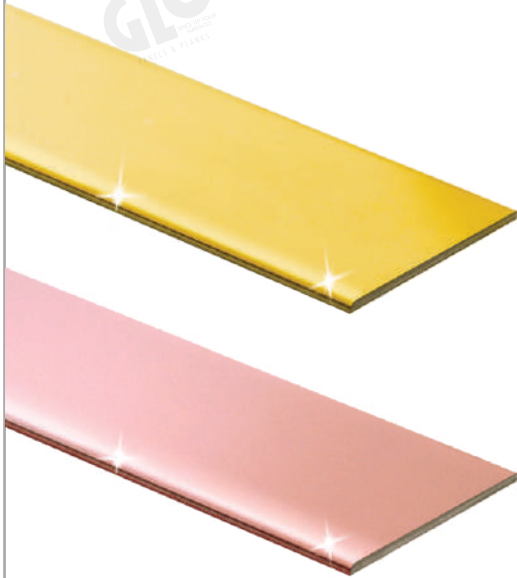

G-PRO™

SS PROFILES

G-PROTM
SS PROFILES

G-PRO SS Profiles are stainless steel PVD Colour Coated Decorative Profile Series in various shapes and colours. These SS Profiles are made from high quality 304 Steel and coated with PVD Titanium coatings, which gives a life of 15 years. G-PRO SS Profiles are widely used in Decorative Applications such as Exterior Cladding, Interior Decoration, Skirting, Wall Edge Protection, Flooring, Furniture, Wall Partitions and Many More.

G-PRO SS PROFILES

U Profiles

Available Colours:
Black, Silver, Gold & Rose Gold
Length: 10 Feet

Model	U6	U8	U12	U20	U25
Dimension					

Mirror Finish | Grade 304 | PVD Titanium Coating | Exterior / Interior application | *15 Years Warranty

G-PRO SS PROFILES

Plain Patti

Available Colours:
Black, Silver, Gold & Rose Gold
Length: 8 Feet

Model	P12	P19	P38	P50	P75	P100
Dimension	↓ 12 mm ↓	↓ 19 mm ↓	↓ 38 mm ↓	↓ 50 mm ↓	↓ 75 mm ↓	↓ 100 mm ↓

Mirror Finish | Grade 304 | PVD Titanium Coating | Exterior / Interior application | *15 Years Warranty

G-PRO SS PROFILES

W Profiles

Available Colours:
Black, Silver, Gold & Rose Gold
Length: 8 Feet

Model	W120
Dimension	120 mm

Mirror Finish | Grade 304 | PVD Titanium Coating | Exterior / Interior application | *15 Years Warranty