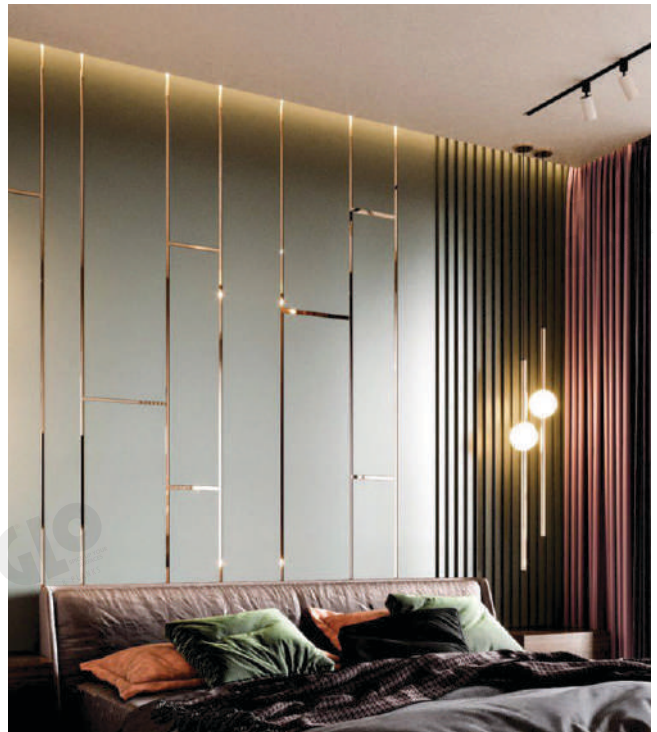

G-PRO™

SS PROFILES

G-PROTM
SS PROFILES

G-PRO SS Profiles are stainless steel PVD Colour Coated Decorative Profile Series in various shapes and colours. These SS Profiles are made from high quality 304 Steel and coated with PVD Titanium coatings, which gives a life of 15 years. G-PRO SS Profiles are widely used in Decorative Applications such as Exterior Cladding, Interior Decoration, Skirting, Wall Edge Protection, Flooring, Furniture, Wall Partitions and Many More.

G-PRO SS PROFILES

U Profiles

Available Colours:
Black, Silver, Gold & Rose Gold
Length: 10 Feet

Model	U6	U8	U12	U20	U25
Dimension					

Mirror Finish | Grade 304 | PVD Titanium Coating | Exterior / Interior application | *15 Years Warranty

G-PRO SS PROFILES

W Profiles

Available Colours:
Black, Silver, Gold & Rose Gold
Length: 8 Feet

Model	W120
Dimension	120 mm

Mirror Finish | Grade 304 | PVD Titanium Coating | Exterior / Interior application | *15 Years Warranty