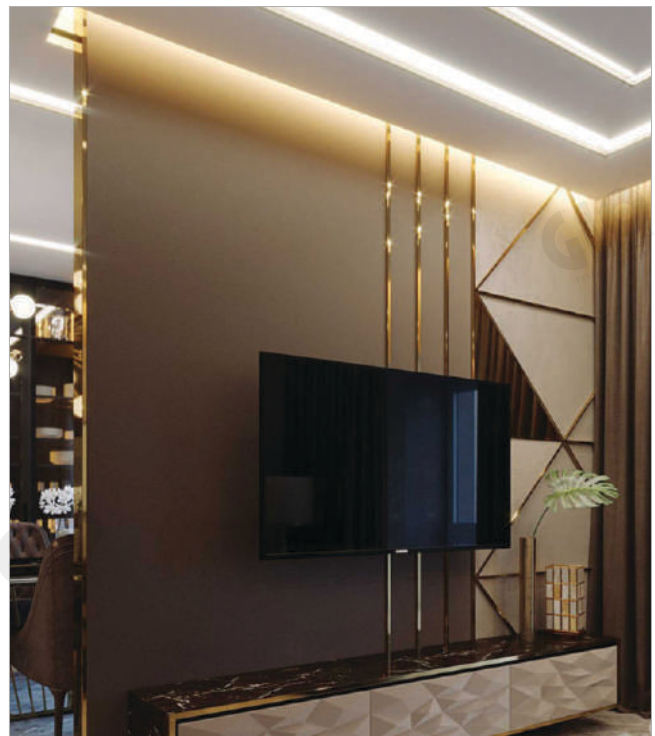

G-PRO SS PROFILES

L Profiles

Available Colours:
Black, Silver, Gold & Rose Gold
Length: 10 Feet

Model	L6	L8	L12	L20	L25
Dimension					

Mirror Finish | Grade 304 | PVD Titanium Coating | Exterior / Interior application | *15 Years Warranty

G-PRO SS PROFILES

U Profiles

Available Colours:
Black, Silver, Gold & Rose Gold
Length: 10 Feet

Model	U6	U8	U12	U20	U25
Dimension					

Mirror Finish | Grade 304 | PVD Titanium Coating | Exterior / Interior application | *15 Years Warranty