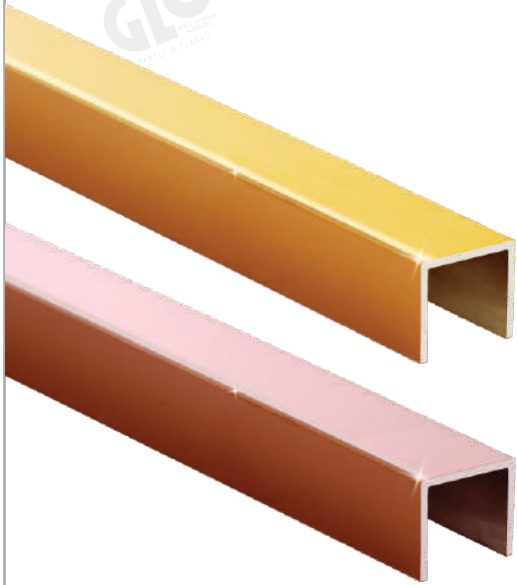

G-PRO™

SS PROFILES

G-PROTM
SS PROFILES

G-PRO SS Profiles are stainless steel PVD Colour Coated Decorative Profile Series in various shapes and colours. These SS Profiles are made from high quality 304 Steel and coated with PVD Titanium coatings, which gives a life of 15 years. G-PRO SS Profiles are widely used in Decorative Applications such as Exterior Cladding, Interior Decoration, Skirting, Wall Edge Protection, Flooring, Furniture, Wall Partitions and Many More.

G-PRO SS PROFILES

T Profiles

Available Colours:
Black, Silver, Gold & Rose Gold
Length: 10 Feet

Model	T6	T8	T10	T12	T15	T20	T25	T32	T50
Dimension									

Mirror Finish | Grade 304 | PVD Titanium Coating | Exterior / Interior application | *15 Years Warranty

G-PRO SS PROFILES

L Profiles

Available Colours:
Black, Silver, Gold & Rose Gold
Length: 10 Feet

Model	L6	L8	L12	L20	L25
Dimension					

Mirror Finish | Grade 304 | PVD Titanium Coating | Exterior / Interior application | *15 Years Warranty

G-PRO SS PROFILES

U Profiles

Available Colours:
Black, Silver, Gold & Rose Gold
Length: 10 Feet

Model	U6	U8	U12	U20	U25
Dimension					

Mirror Finish | Grade 304 | PVD Titanium Coating | Exterior / Interior application | *15 Years Warranty