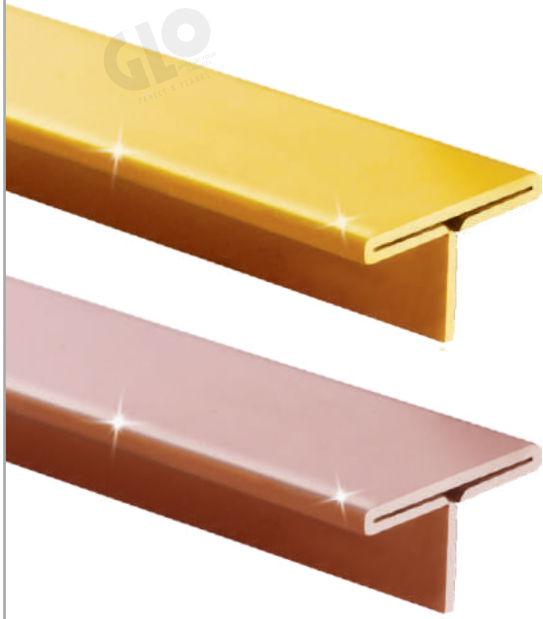

G-PRO™

SS PROFILES

G-PROTM
SS PROFILES

G-PRO SS Profiles are stainless steel PVD Colour Coated Decorative Profile Series in various shapes and colours. These SS Profiles are made from high quality 304 Steel and coated with PVD Titanium coatings, which gives a life of 15 years. G-PRO SS Profiles are widely used in Decorative Applications such as Exterior Cladding, Interior Decoration, Skirting, Wall Edge Protection, Flooring, Furniture, Wall Partitions and Many More.

TECHNICAL DETAILS

- Premium Quality 304 Grade Stainless Steel
- Exterior / Interior application

- PVD Titanium Coating
- 15 Years Warranty

Raw Material:
Stainless Steel

G-PRO SS PROFILES

*Colour may vary from piece to piece.

G-PRO SS PROFILES

T Profiles

Available Colours:
Black, Silver, Gold & Rose Gold
Length: 10 Feet

Model	T6	T8	T10	T12	T15	T20	T25	T32	T50
Dimension									

Mirror Finish | Grade 304 | PVD Titanium Coating | Exterior / Interior application | *15 Years Warranty

G-PRO SS PROFILES

L Profiles

Available Colours:
Black, Silver, Gold & Rose Gold
Length: 10 Feet

Model	L6	L8	L12	L20	L25
Dimension					

Mirror Finish | Grade 304 | PVD Titanium Coating | Exterior / Interior application | *15 Years Warranty