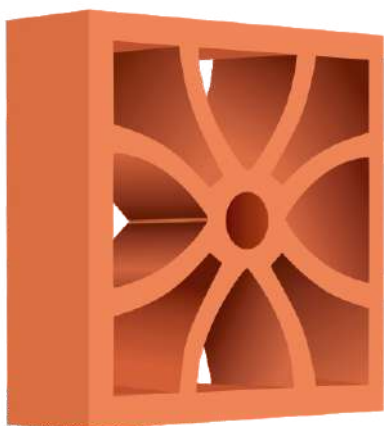

MODEL

RUBY

Size: 220mm x 220mm x 63mm

Per Box Qty.: 4 Pcs. | Weight: 2.6 Kgs P/Pcs.

MODEL

PETAL

Size: 220mm x 220mm x 63mm

Per Box Qty.: 4 Pcs. | Weight: 2.6 Kgs P/Pcs.