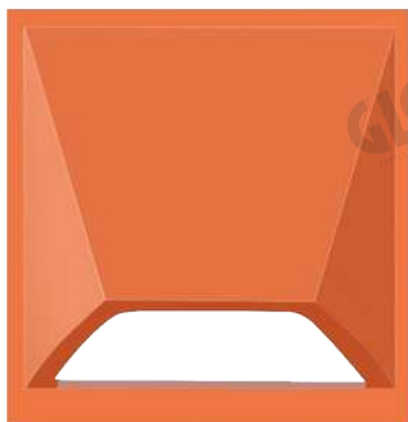

Size: 220mm x 220mm x 63mm

Per Box Qty.: 4 Pcs. | Weight: 2.2 Kgs P/Pcs.

MODEL

WINDOW

Size: 220mm x 220mm x 63mm

Per Box Qty.: 4 Pcs. | Weight: 2.0 Kgs P/Pcs.

Paintable

ZEBRA

MODEL

Size: 220mm x 220mm x 63mm

Per Box Qty.: 4 Pcs. | Weight: 2.2 Kgs P/Pcs.

MODEL

CAMP

Size: 220mm x 220mm x 63mm

Per Box Qty.: 4 Pcs. | Weight: 2.6 Kgs P/Pcs.

MODEL

OPAL

Size: 220mm x 220mm x 63mm

Per Box Qty.: 4 Pcs. | Weight: 2.6 Kgs P/Pcs.

MODEL

AMBER

Size: 220mm x 220mm x 63mm

Per Box Qty.: 4 Pcs. | Weight: 2.7 Kgs P/Pcs.

MODEL

TV

Size: 220mm x 220mm x 63mm

Per Box Qty.: 4 Pcs. | Weight: 2.6 Kgs P/Pcs.

MODEL

PEARL

Paintable

Size: 220mm x 220mm x 63mm

Per Box Qty.: 4 Pcs. | Weight: 2.6 Kgs P/Pcs.