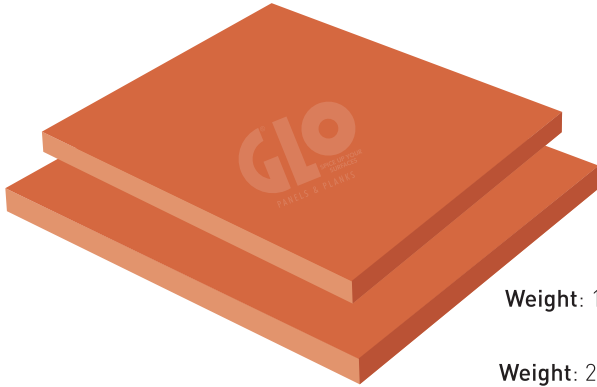

**BRICK CLADDING
EDGE**

Paintable

Colour : Natural

Size: 240mm x 80mm x 10mm

Per Box Qty.: 25 Pcs. | Weight: 9.5 Kgs P/Box.

**BRICK CLADDING
PLAIN**

MODEL

Colour : Natural

Size: 240mm x 80mm x 10mm

Per Box Qty.: 25 Pcs. | Weight: 9.5 Kgs P/Box.

MODEL

FLOOR TILES

Paintable

Colour : Natural

Size: 250mm x 250mm x 12mm

Weight: 1.5 Kgs P/Pcs. (Approx), Per Box Qty.: 5 Pcs.