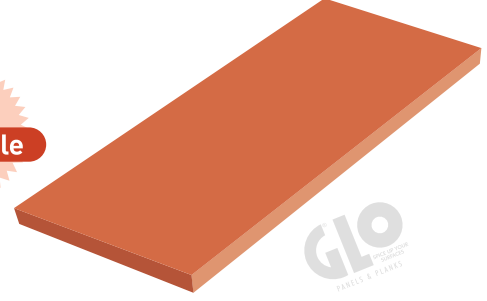

**BRICK CLADDING
EDGE**

Paintable

Colour : Natural

Size: 240mm x 80mm x 10mm

Per Box Qty.: 25 Pcs. | Weight: 9.5 Kgs P/Box.

**BRICK CLADDING
PLAIN**

MODEL

Colour : Natural