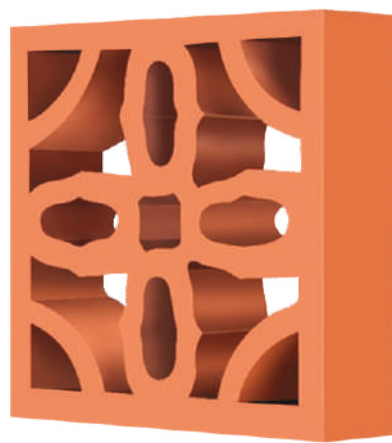

MODEL

RUBY

Size: 220mm x 220mm x 63mm

Per Box Qty.: 4 Pcs. | Weight: 2.6 Kgs P/Pcs.