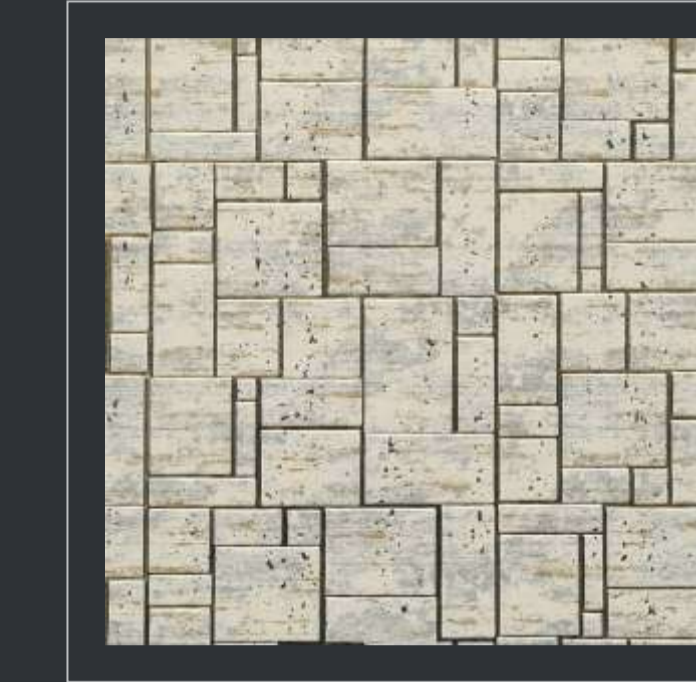

9466 8'x4'

9333 8'x4'

9334 8'x4'

9341 8'x4'

EURO PRATIK
An Upside of Products

DECOLITE
eco smart panels & mouldings

MADE IN KOREA

9448 8'x4'