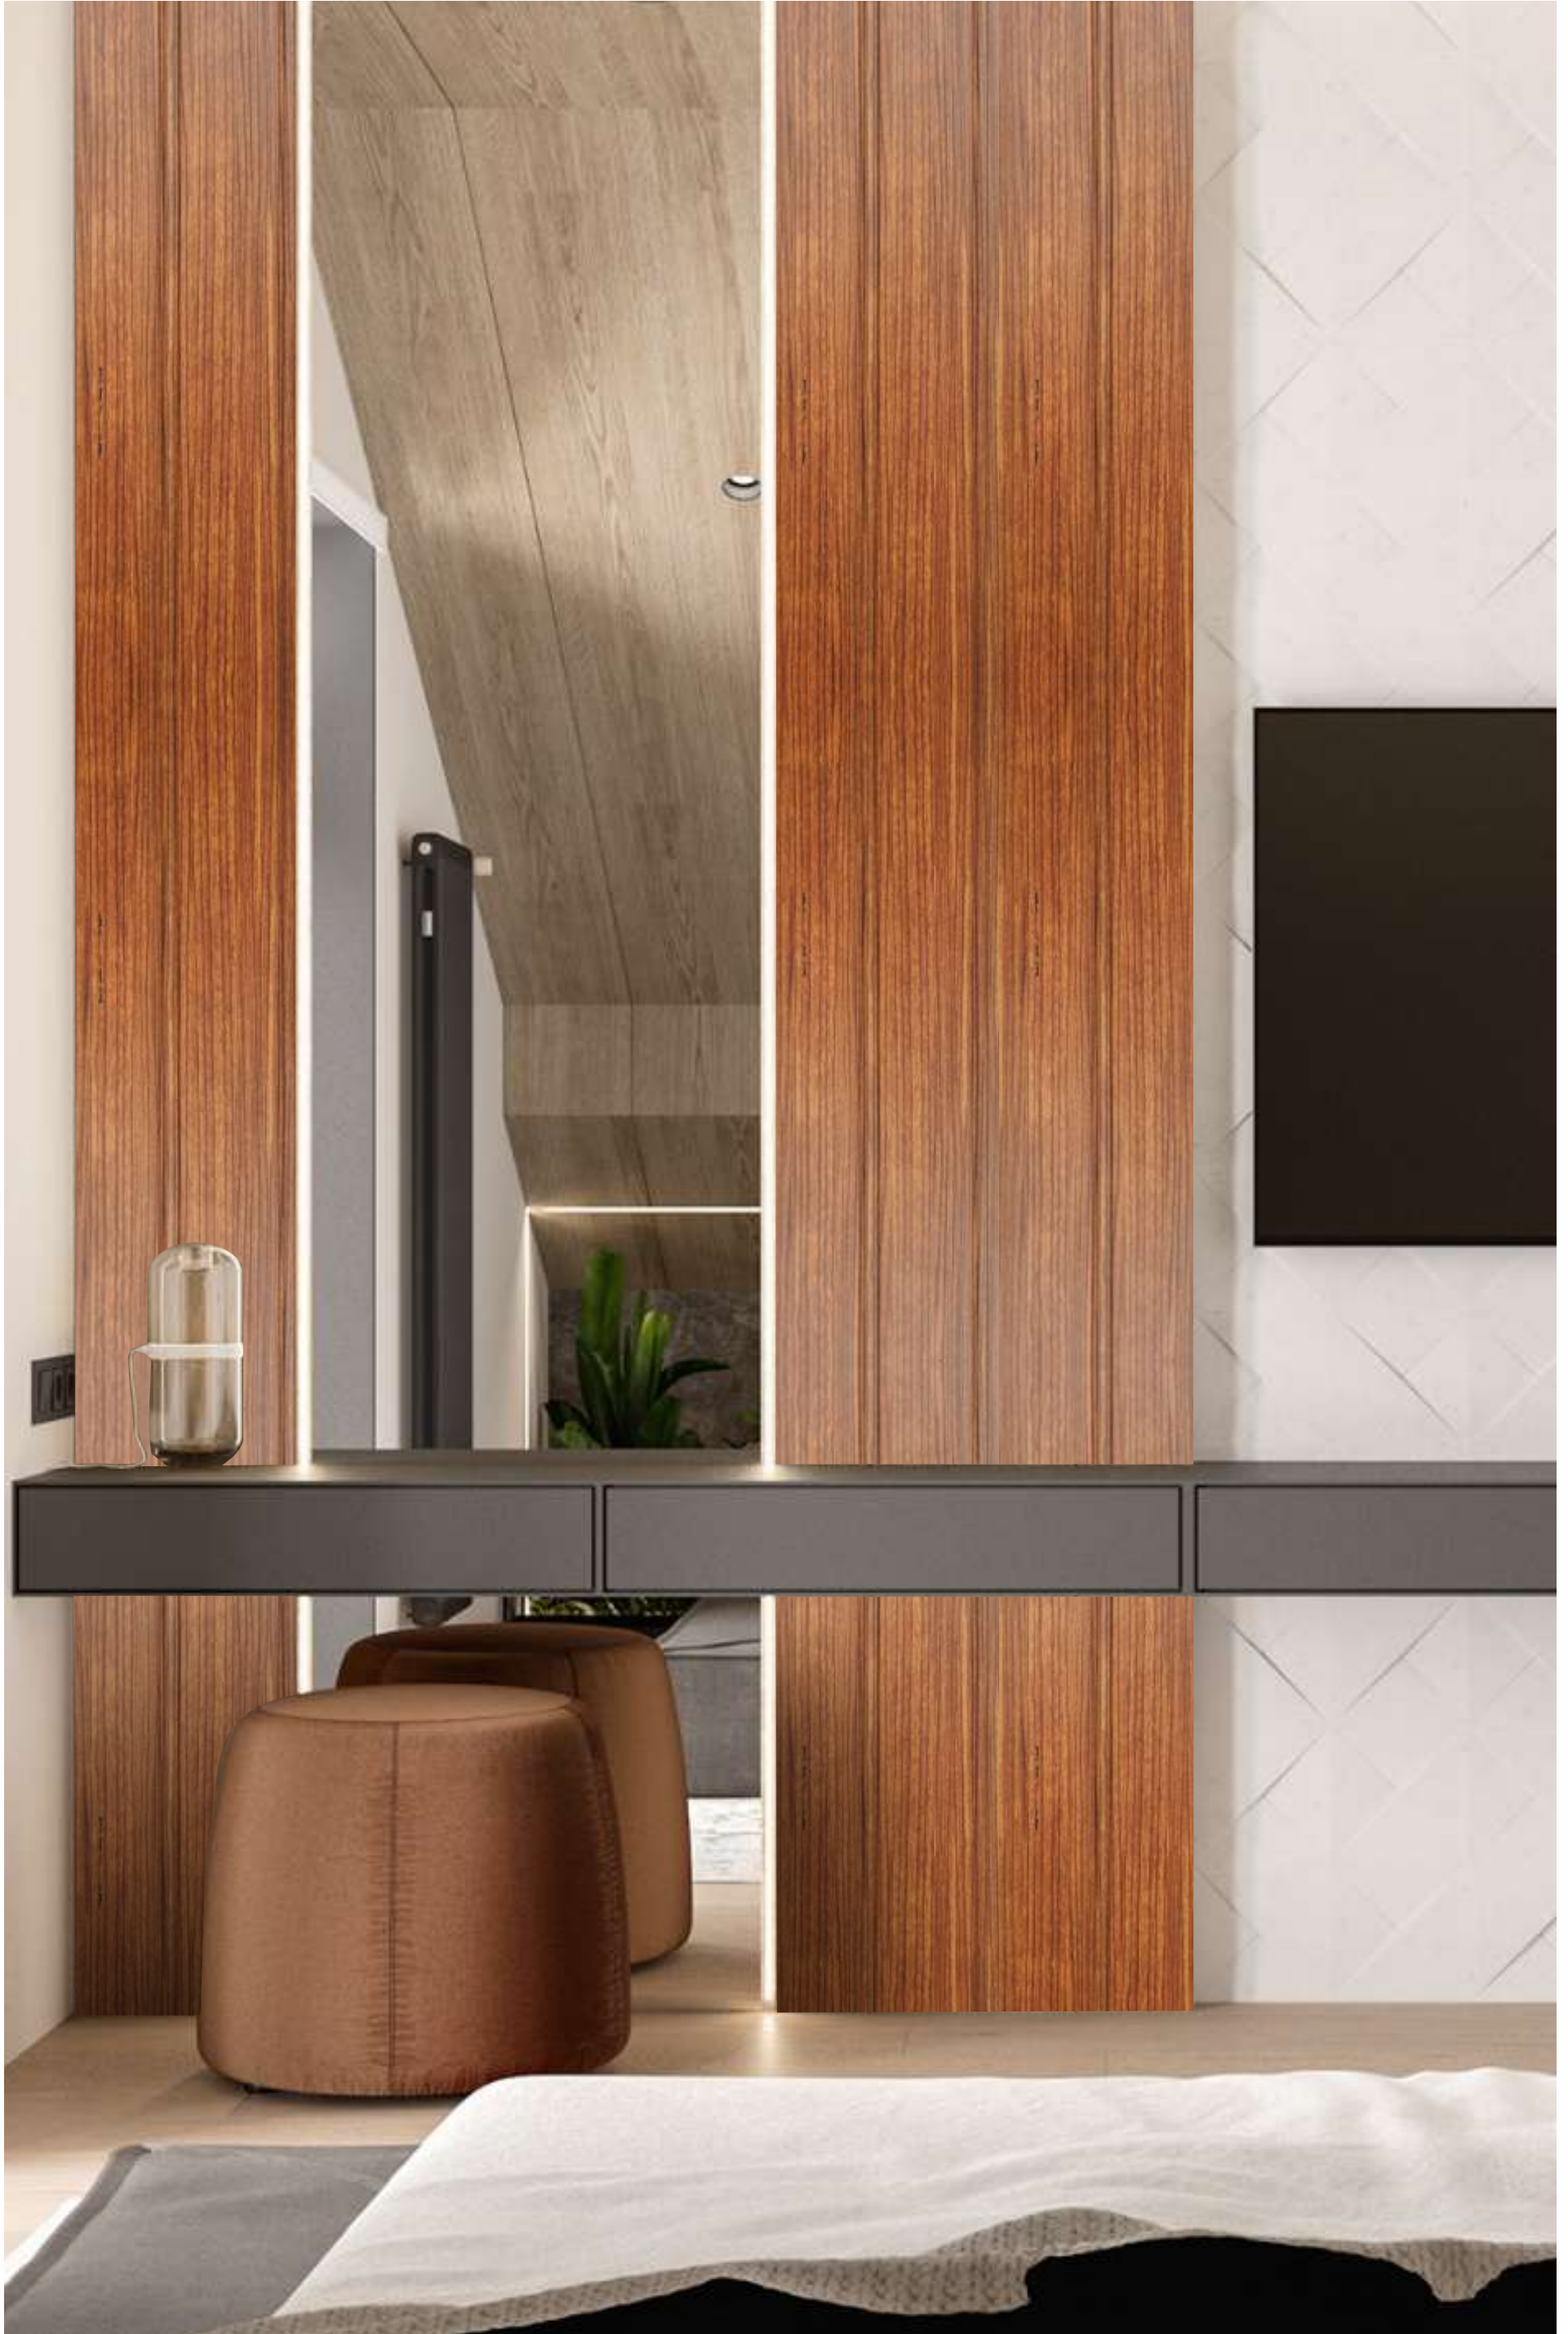

T: 7MM | S: 4"X8' **INTERLOCKING**

GL-8803

GL-8804

PLANKS
SLIM LOUVERS

GLORIO™
style your interior

T: 7MM | S: 4"X8' **INTERLOCKING**

PLANKS
SLIM LOUVERS

GOIRIOTM
style your interior