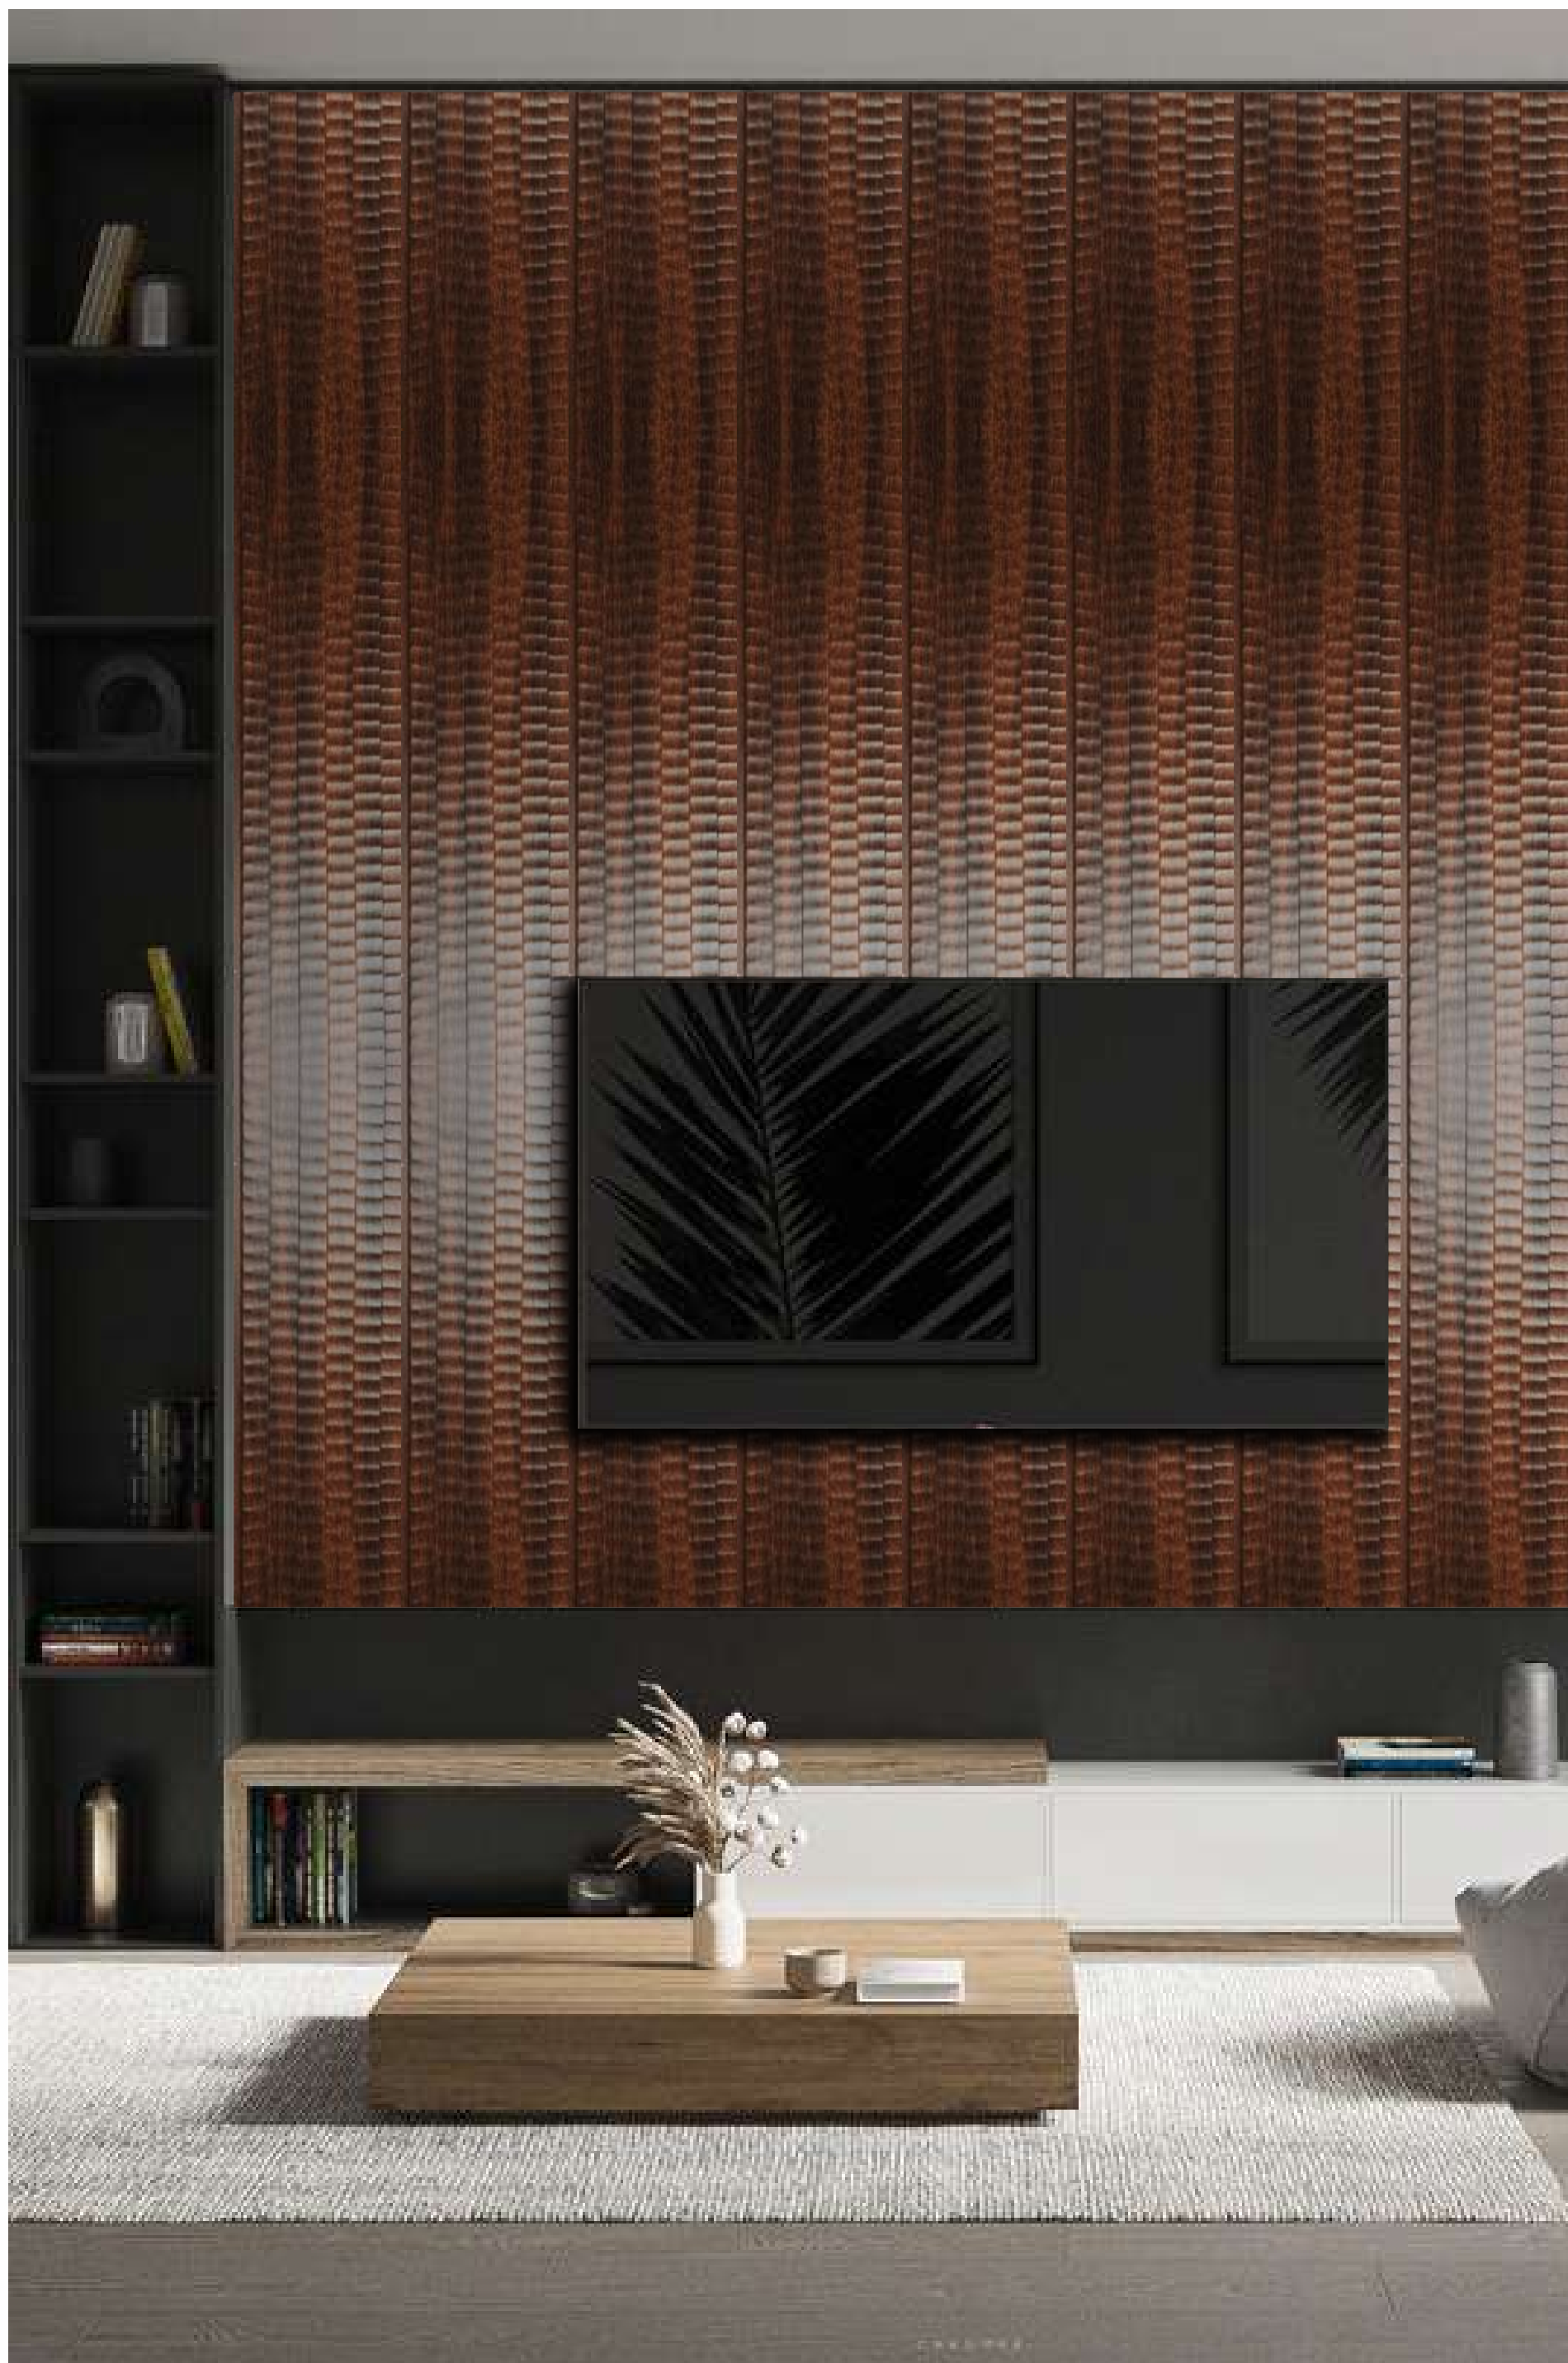

PLANKS
SLIM LOUVERS

GLOIRIO™
style your interior

T: 7MM | S: 4"X8' **INTERLOCKING**