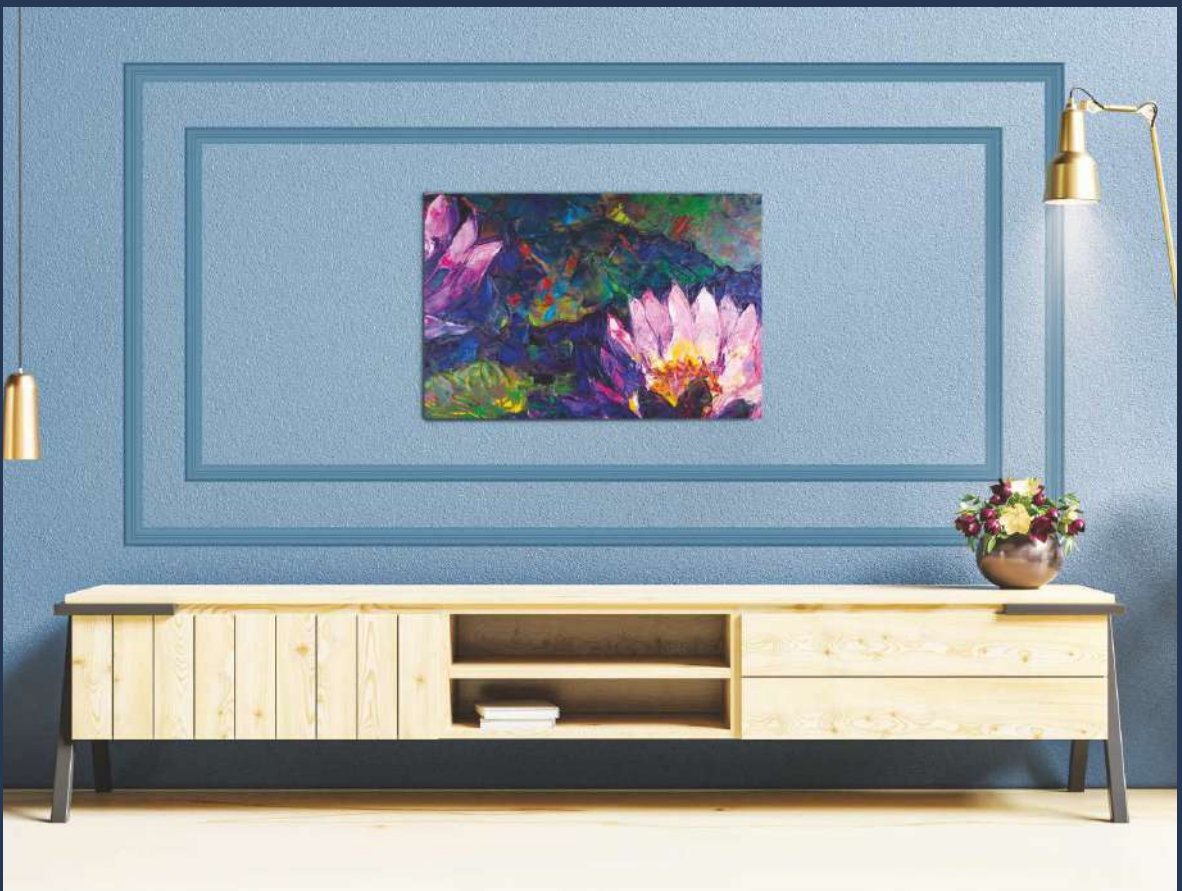

## PRESENTING NEW PRODUCT

MADE IN  K O R E A

Length : 8 ft.

WATER  
RESISTANT

SUPERIOR & HIGH  
GRADE PS

GL 4102

Width-22mm

GL 4302

Width-38mm

GL 4202

Width-30mm

GL 4801

Width-65mm

**These can be painted  
to the colour of  
Your choice/decor  
After applying a base  
Coat of epoxy**

GL 4101

Width-22mm