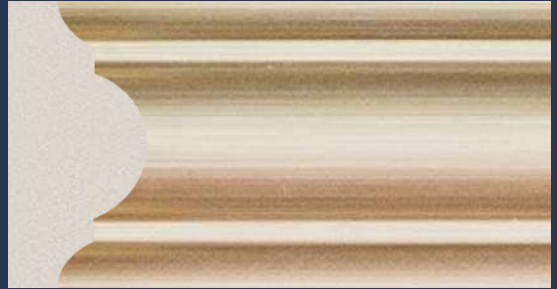

Width-22mm

GL 4253

Width-30mm

Length : 8 ft.

GL 4151

Width-22mm

GL 4351

Width-38mm