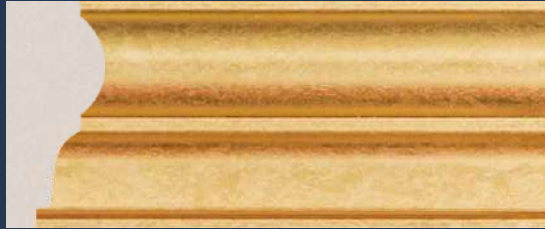

GL 4253

Width-30mm