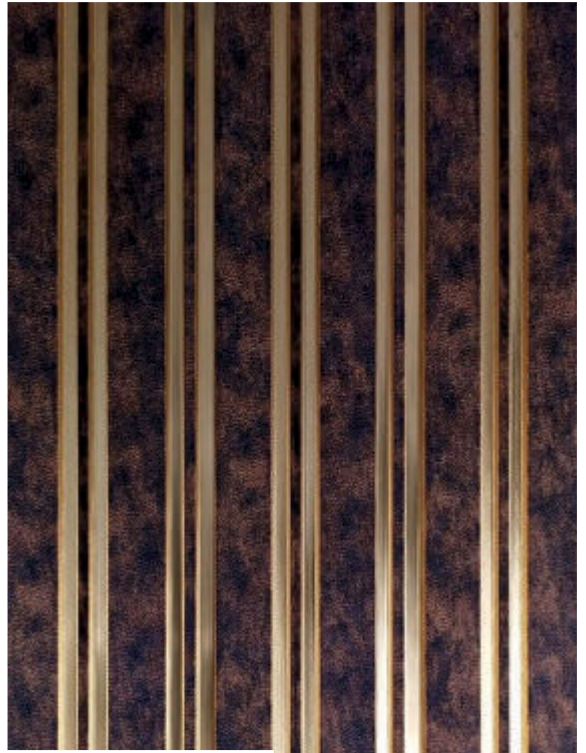

GL-9741 8'(L) x 5"(W)