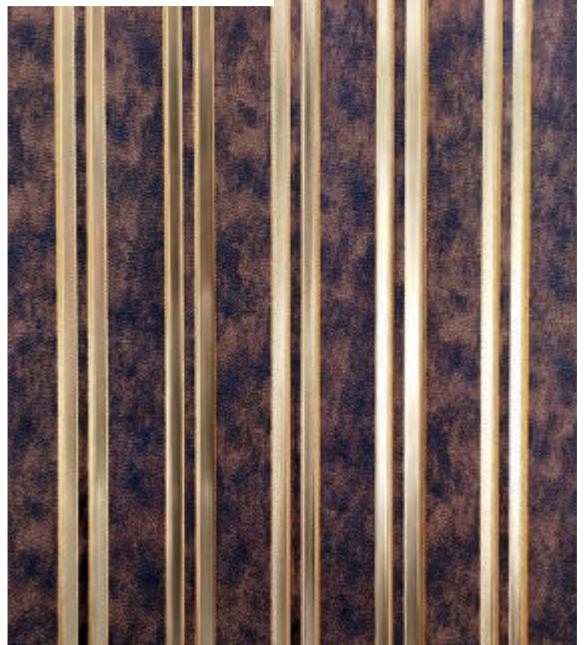

GL-9831 8'(L) x 5"(W)