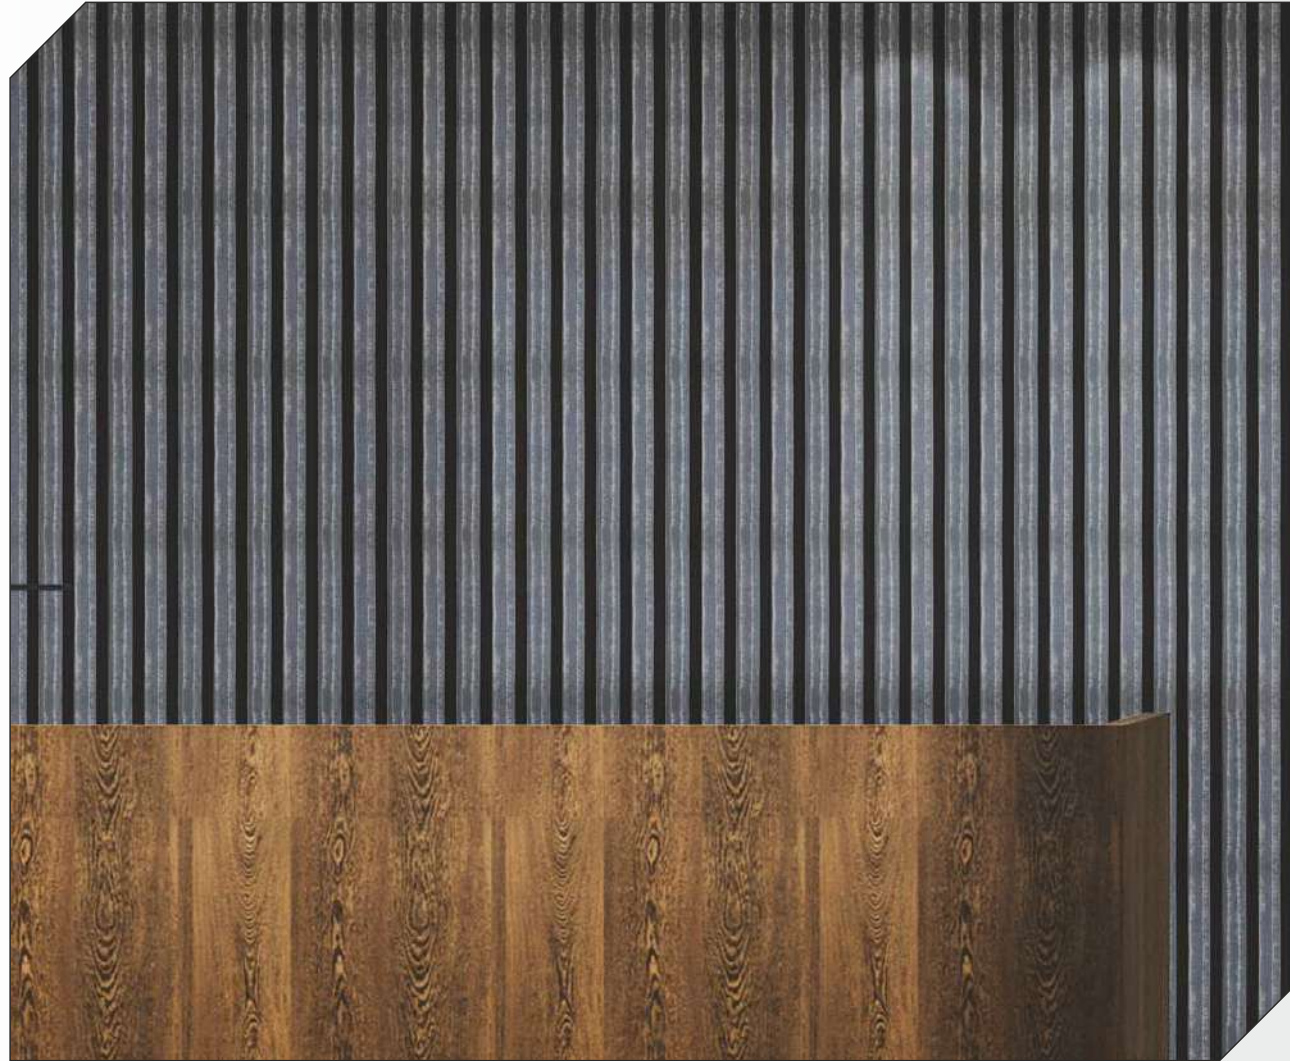

FP-4201 - 6 in. x 8 feet

FP-4203 - 6 in. x 8 feet

FP-4204 - 6 in. x 8 feet

FP-4205 - 6 in. x 8 feet

FP-4206 - 6 in. x 8 feet

There can be colour variation in material from different batches, It is advised to use same batch material to avoid colour variations.
Actual colour of the Louvers may vary from this brochure.