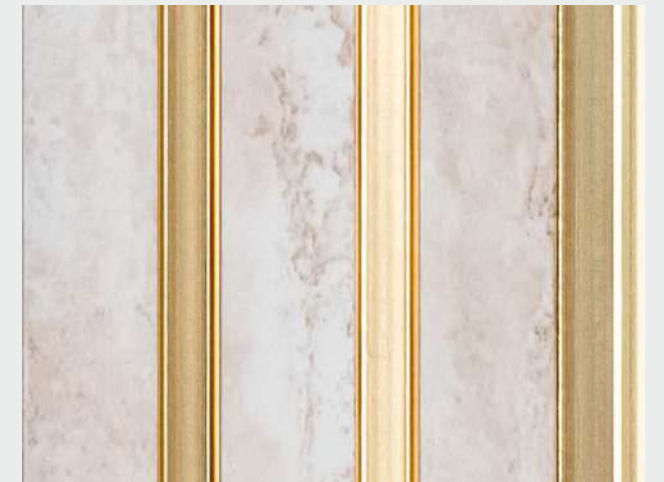

L-9930- 5 in. x 8 feet