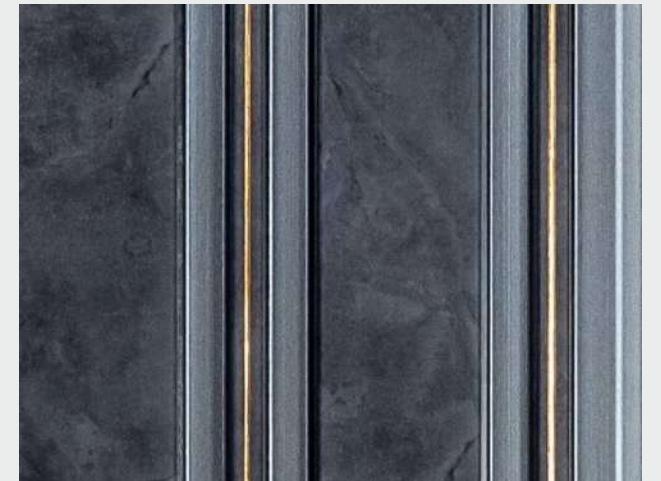

L-9809 - 5 in. x 8 feet

L-9817 - 5 in. x 8 feet

L-9994 - 5 in. x 8 feet

L-9995 - 5 in. x 8 feet

L-9996- 5 in. x 8 feet

There can be colour variation in material from different batches, It is advised to use same batch material to avoid colour variations.
Actual colour of the Louvers may vary from this brochure.