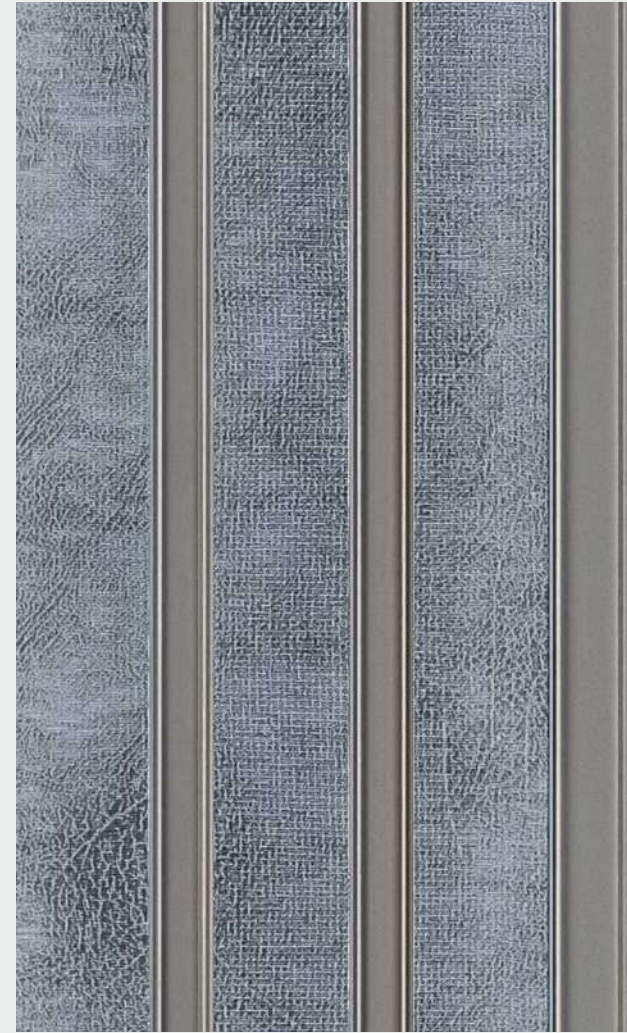

FP-3116 - 5 in. x 8 feet