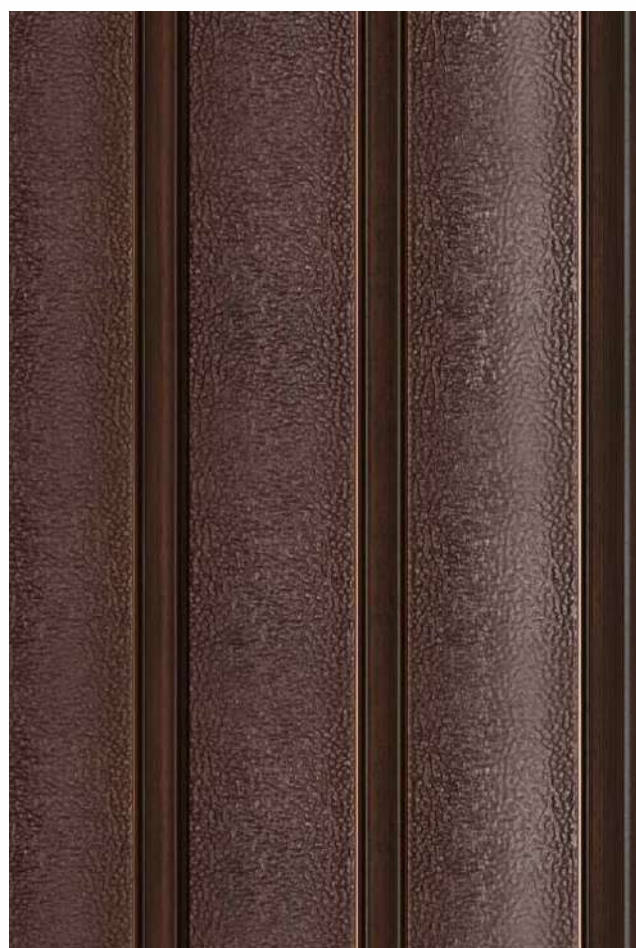

FP 4383 8ft (H)

6.5 inch (W)

There can be colour variation in material from different batches, it is advised to use same batch material to avoid colour variations. Actual colour of the laminates sheet may vary from this brochure.