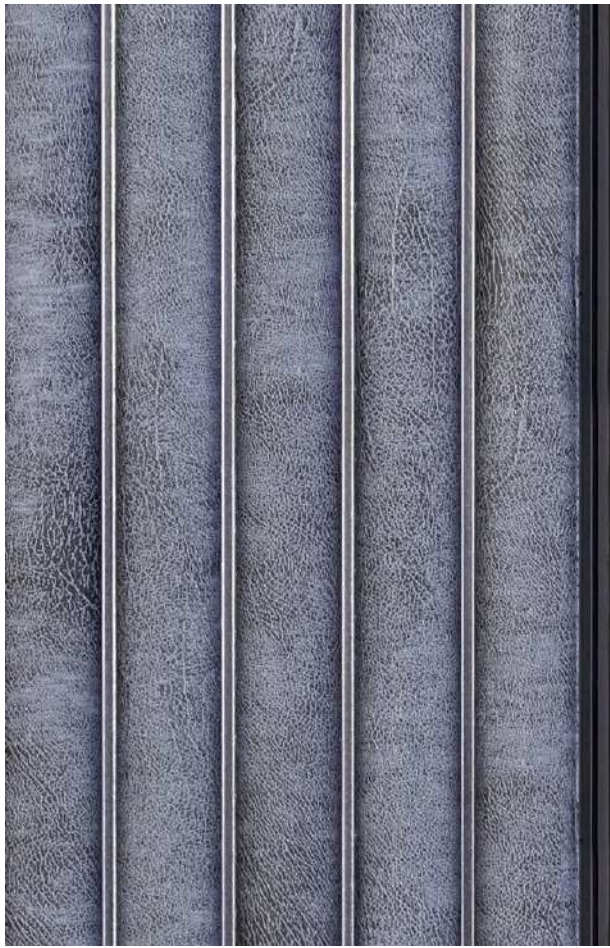

# FLUTED PANELS

MADE IN  K O R E A

TERMITE FREE

BORER FREE

WATER RESISTANT

**FP 4201** 8ft (H) 6 inch (W)

**FP 4202** 8ft (H) 6 inch (W)

**FP 4203** 8ft (H) 6 inch (W)