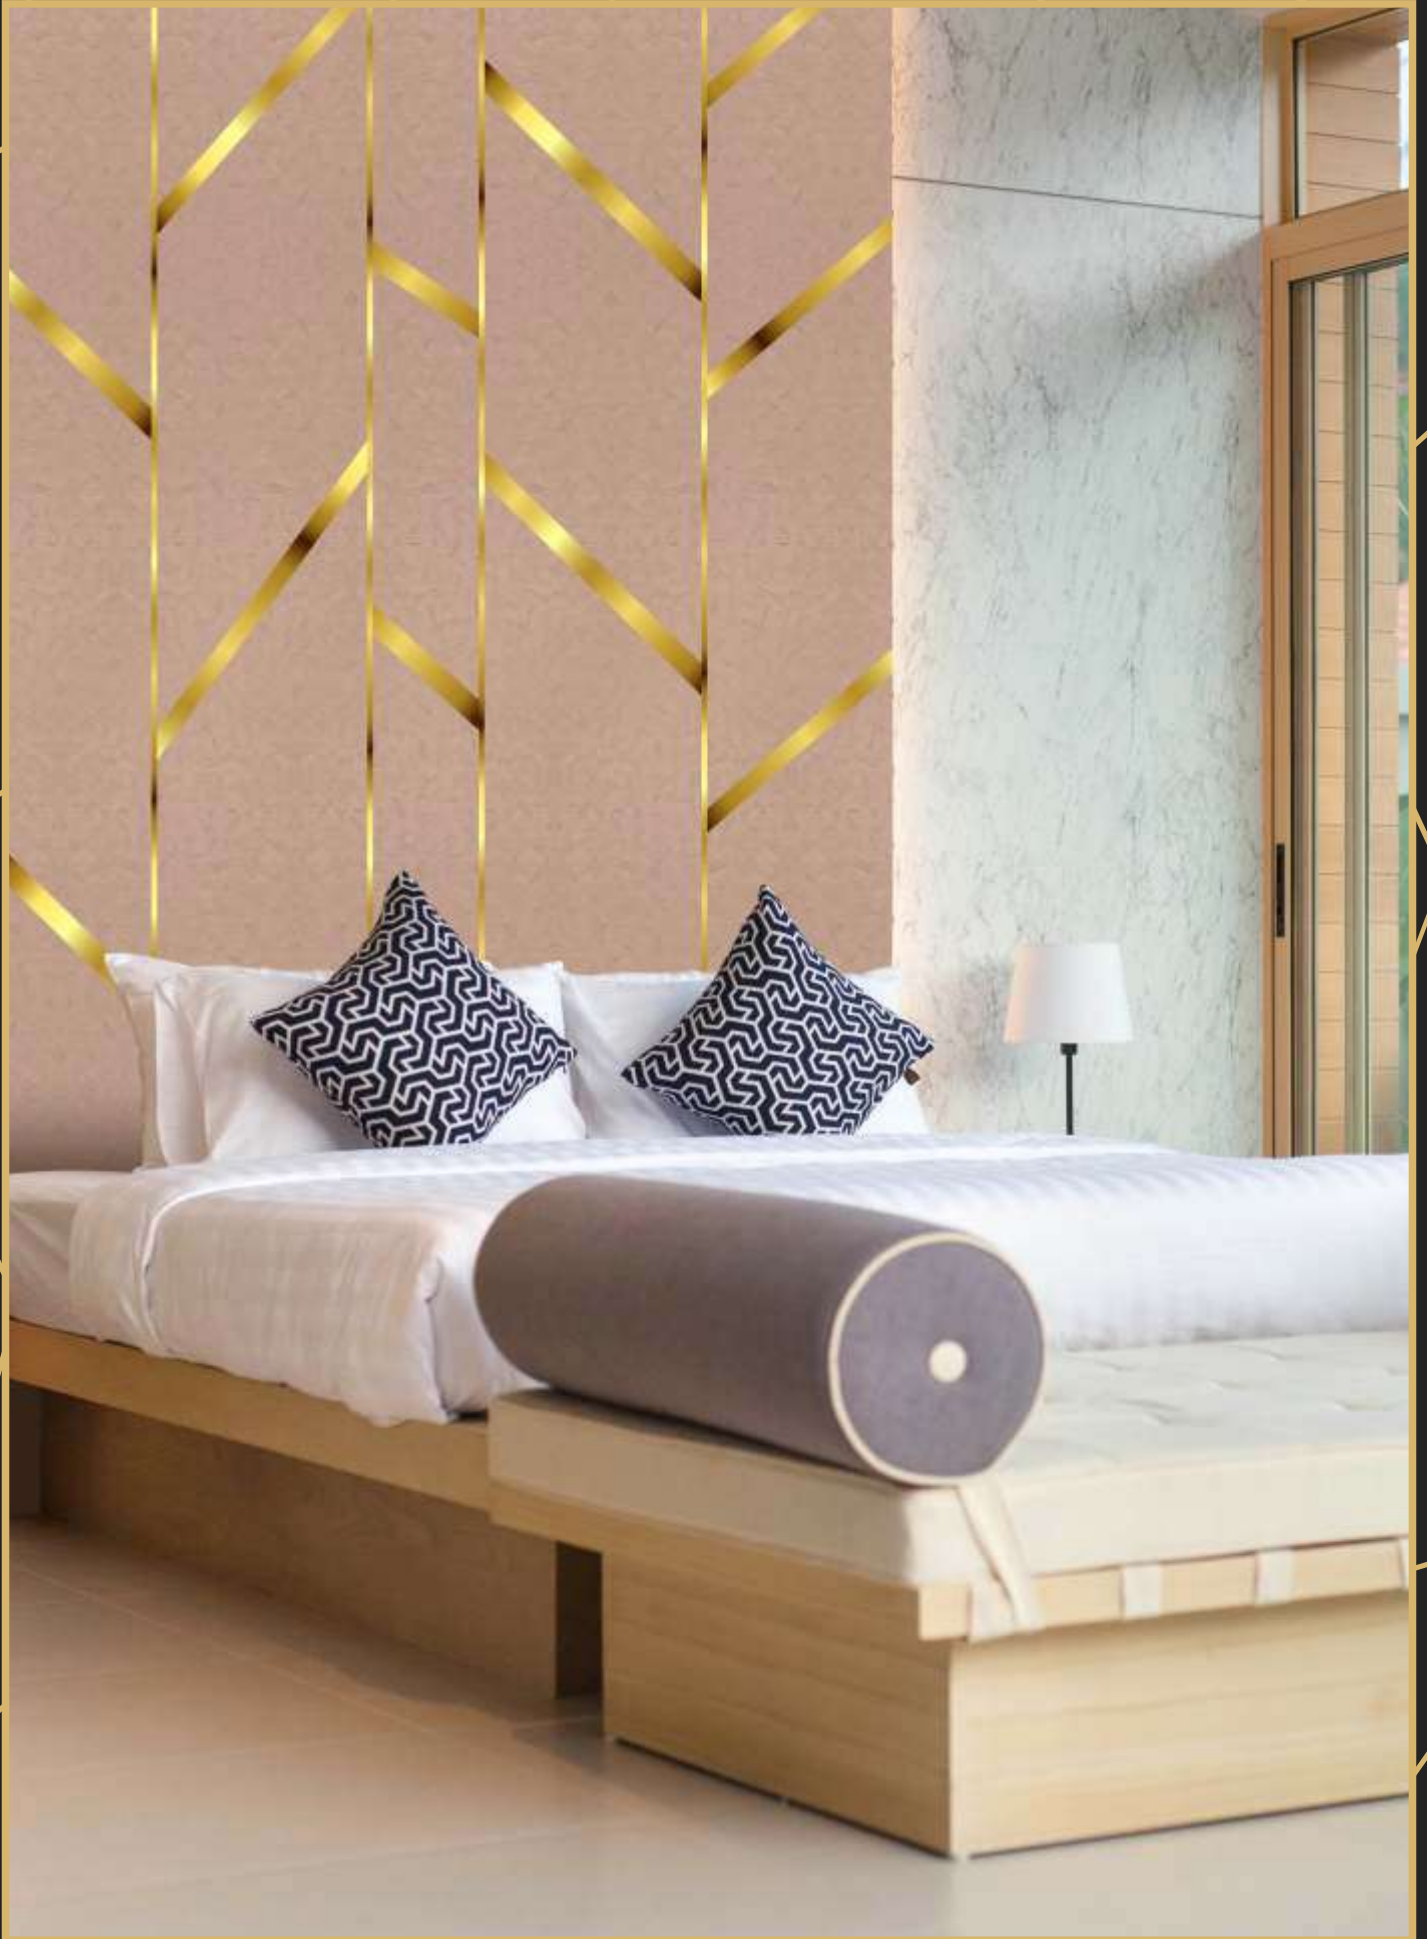

Gold Bar

PREMIUM SS PROFILE

GLOIRIO™
style your interior