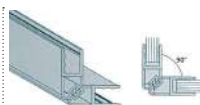

OPS-M3 STD
90° Magnetic Seal
8mm STD ₹ 1,134
10mm STD ₹ 1,134