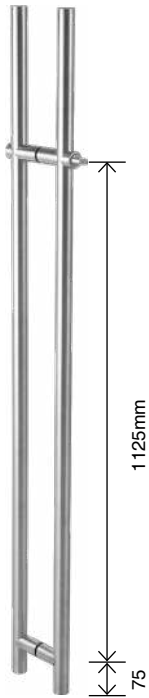

GLASS DOOR HANDLES

Material: Stainless Steel

OGHL-55 35x1500 SSS Glass Door Handle with locking function

₹ 19,503

Hole Dia	
14mm on attachment point,	22 mm for lock point