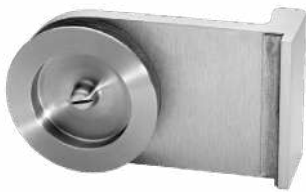

SLIDING DOOR HANDLES FOR FRAMELESS GLASS DOORS

Glass Thickness: 08-10mm

Front