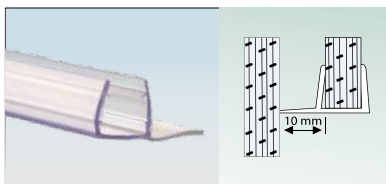

OPS-11 8mm STD ₹ 315
OPS-11 10mm STD ₹ 315
OPS-11 12mm STD ₹ 315
Offset Lip Seal