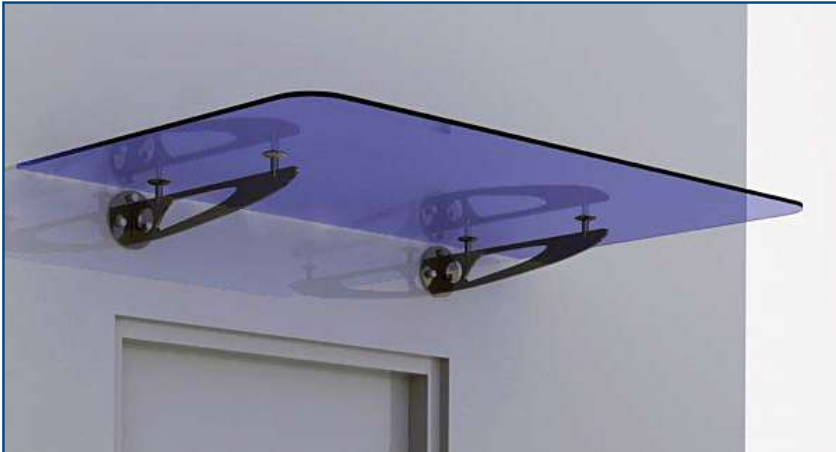

## FRAMELESS GLASS CANOPY SYSTEMS

Finish: SSS

**OCF-22-TR ₹ 36,567**

Trio shaped Wall mounted Canopy Fitting with Glass on Top.

- Stainless Steel 304 Grade
- Maximum Glass Size (using 2 fittings) 1800mm\* 1100mm
- Supplied in Pair W/O Glass (Glass available on request)