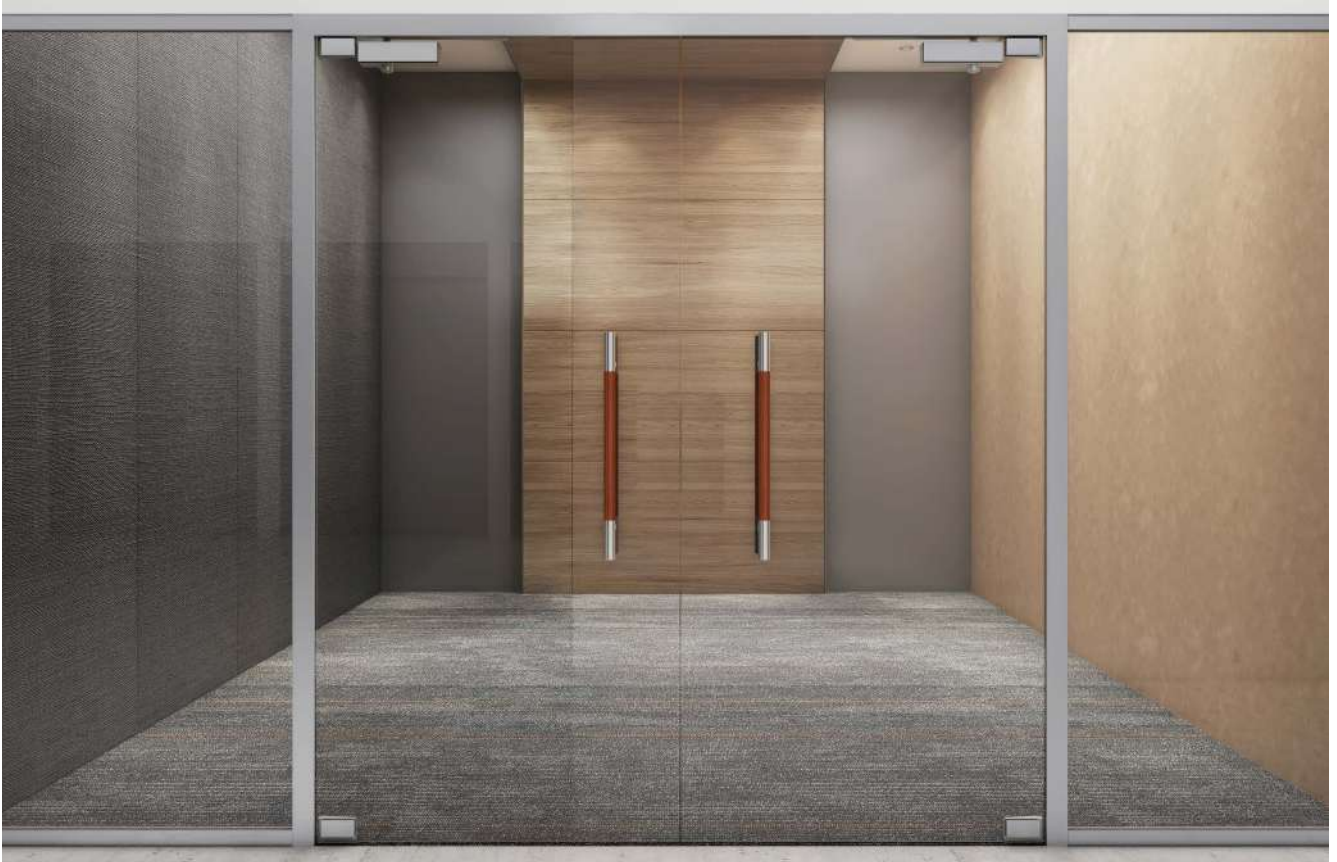

## PIVOT HINGES FOR SWING GLASS DOORS

**S Series**  
Premium Collection of  
Architectural Hardware
**Features:**

- Easy installation
- Horizontal adjustment:  $\pm 3\text{mm}$
- Vertical adjustment: 8-16mm
- Non-handed design