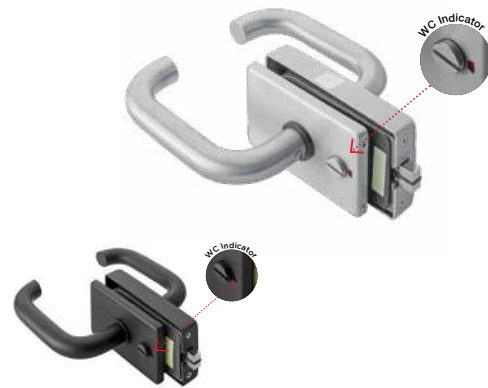

OZ-MGL-22S BM

Optional accessories for OZ-MGL-11S Series and OZ-MGL-22S Series

₹ 4,748

OZ-MGL-11/22 S-SB1 STD SSS
Strike Box for
Glass-to-Glass Application

₹ 1,475

OZ-MGL-11/22 S-SP1 STD SSS
Strike Plate for
Glass-to-Wall Application

₹ 5,459

OZ-MGL-11/22 S-SB1 STD BM
Strike Box for
Glass-to-Glass Application

₹ 1,697

OZ-MGL-11/22 S-SP1 STD BM
Strike Plate for
Glass-to-Wall Application

*How to order OZ-MGL-22S / OZ-MGL-11S

Product Code	Description	PLC Reference-DIN Outside View	
OZ-MGL-22S-I STD SSS ₹ 11,290 OZ-MGL-22S-I STD BM ₹ 12,985	Inward-One side knob other side Coin Slot for RH/LH opening	Left Hand Inward (DIN) 	Right Hand Inward (DIN)
OZ-MGL-11S-I-K2N Std SSS ₹ 12,060 OZ-MGL-11S-I-K2N Std BM ₹ 13,869	Inward-Key-to-Knob for RH/LH opening		
OZ-MGL-22S-O STD SSS ₹ 11,290 OZ-MGL-22S-O STD BM ₹ 12,985	Outward-One side knob other side Coin Slot for RH/LH opening	Left Hand Outward (DIN) 	Right Hand Outward (DIN)
OZ-MGL-11S-O-K2N Std SSS ₹ 12,060 OZ-MGL-11S-O-K2N Std BM ₹ 13,869	Outward-Key-to-Knob for RH/LH opening		
OZ-MGL-11S-K2K Std SSS ₹ 12,060 OZ-MGL-11S-K2K Std BM ₹ 13,869		Universal - key to key opening