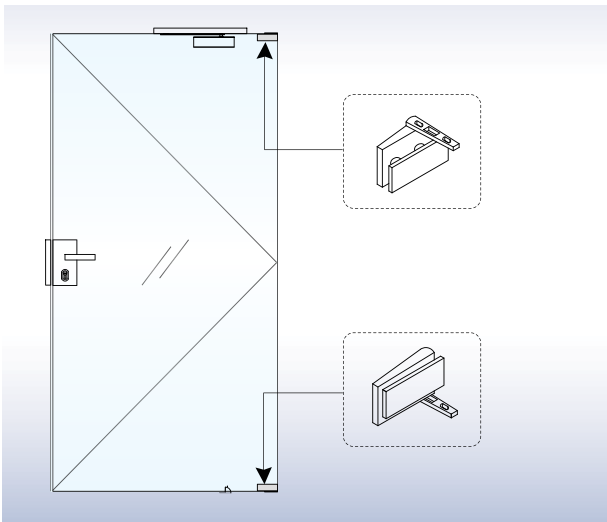

₹ 1,697

**OZ-MGL-11/22 S-SP1 STD BM**  
Strike Plate for  
Glass-to-Wall Application

\*How to order OZ-MGL-22S / OZ-MGL-11S

Product Code	Description	PLC Reference-DIN Outside View	
<b>OZ-MGL-22S-I STD SSS</b> ₹ 11,290 <b>OZ-MGL-22S-I STD BM</b> ₹ 12,985	Inward-One side knob other side Coin Slot for RH/LH opening	Left Hand Inward (DIN) 	Right Hand Inward (DIN) 
<b>OZ-MGL-11S-I-K2N Std SSS</b> ₹ 12,060 <b>OZ-MGL-11S-I-K2N Std BM</b> ₹ 13,869	Inward-Key-to-Knob for RH/LH opening		
<b>OZ-MGL-22S-O STD SSS</b> ₹ 11,290 <b>OZ-MGL-22S-O STD BM</b> ₹ 12,985	Outward-One side knob other side Coin Slot for RH/LH opening	Left Hand Outward (DIN) 	Right Hand Outward (DIN) 
<b>OZ-MGL-11S-O-K2N Std SSS</b> ₹ 12,060 <b>OZ-MGL-11S-O-K2N Std BM</b> ₹ 13,869	Outward-Key-to-Knob for RH/LH opening		
<b>OZ-MGL-11S-K2K Std SSS</b> ₹ 12,060 <b>OZ-MGL-11S-K2K Std BM</b> ₹ 13,869		Universal - key to key opening	

## PIVOT HINGES FOR SWING GLASS DOORS

**S Series**  
Premium Collection of  
Architectural Hardware
**Features:**

- Easy installation
- Horizontal adjustment:  $\pm 3\text{mm}$
- Vertical adjustment: 8-16mm
- Non-handed design