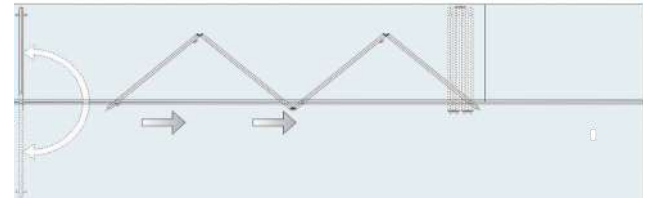

Top View

  OMPS W-1 Upper door strip (one-slide roller) Price on Request	 OMPS W-2 Upper fixing door strip Price on Request	 OMPS W-3 Lower door strip (column) Price on Request	 OMPS W-4 Lower fixing door strip (surface bolt-lower shaft) Price on Request
  OMPS W-5 Upper & lower door strips Price on Request	 OMPS W-6 Lock Price on Request	 OMPS C-2 Track Price on Request	 OMPS C-1 Track Price on Request