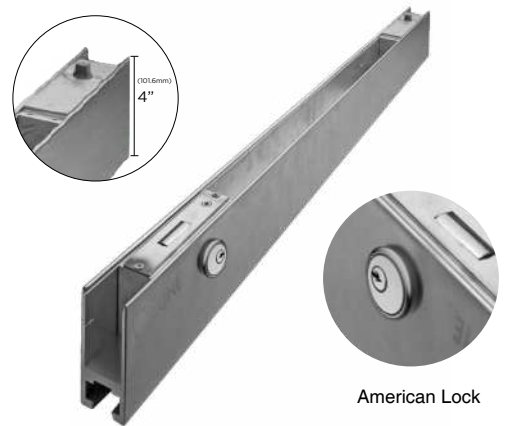

₹ 6,093

OGH-88 32x480MM BMSS		
Size	CTC	Handle Dia
32mm x 480mm	450mm	32mm

₹ 4,427

OGH-55 32x457MM BMSS		
Size	CTC	Handle Dia
32mm x 457mm	305mm	32mm

Watch Video

European Lock

American Lock

**OCDR-EU-1 STD SSS ₹ 45,781**

Door rail with hydraulic system in European Style  
 Height of Door Rail : 76.2mm (3")  
 Width of Door Rail : 40mm (1 9/16 inches)

**\*OCDR-AMR-1 STD SSS ₹ 92,554**

Door rail with hydraulic system in American Style  
 Height of Door Rail : 101.6mm (4")  
 Width of Door Rail : 50.8mm (2")