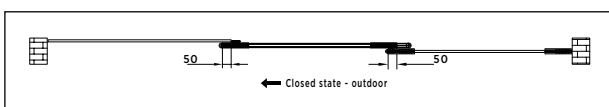

OSL-TG-03 L Std AN ₹ 27,632
Left Hand Opening