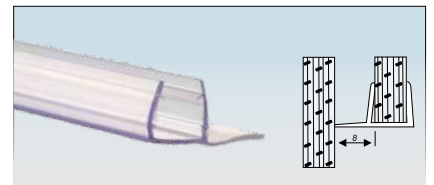

OPS-5 8mm STD ₹ 315  
OPS-5 10mm STD ₹ 315  
Soft Nose Seal

OPS-6 8mm STD ₹ 315  
OPS-6 10mm STD ₹ 315  
Water Dispersal Seal

OPS-7 8mm STD ₹ 315  
OPS-7 10mm STD ₹ 315  
Water Dispersal Seal

OPS-8 8mm STD (Hard) ₹ 315  
OPS-8 10mm STD ₹ 315  
OPS-8 12mm STD ₹ 315  
OPS-8 8mm STD BM ₹ 336  
Central 180° Weather Seal