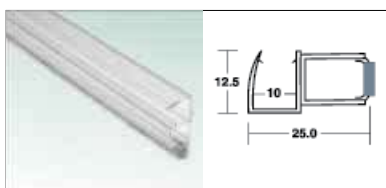

OPS-SL-BR-22-10ft 12m STD ₹ 971
Weather Seal (Sliding Doors)

*available on request