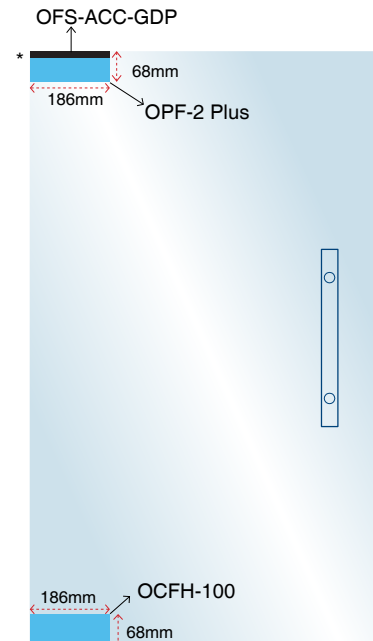

## THE ORIGINAL SELF CLOSING PATCH FITTING GLASS DOOR SET

**New**

**THE ORIGINAL**

OCFH-100 Set STD SSS ₹ 19,337

Set Package Includes:  
OCFH-100 STD  
OPF-2 Plus (Top Patch)  
OFS-ACC-GDP (Pivot)

**E Series**