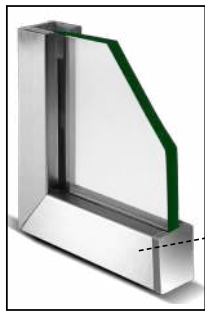

OGL-PR-11-Cap
STD STD
End Cap

OGL-PR-11 2 Mtrs SSS ₹ 5,465

OGL-PR-11 3 Mtrs SSS ₹ 7,603

OGL-PR-11 3 Mtrs AN* ₹ 5,346

OGL-PR-11 3 Mtrs ABM* ₹ 6,102

Glass Wedge System