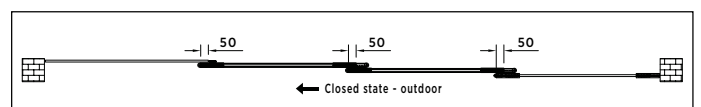

Watch Video

**3 PANEL DOOR SLIDING SET:**

**OSL-TG-03 R Std AN ₹ 26,431**  
Right Hand Opening

**OSL-TG-03 L Std AN ₹ 27,632**  
Left Hand Opening

**4 PANEL DOOR SLIDING SET:**

**OSL-TG-04 R Std AN ₹ 42,119**  
Right Hand Opening