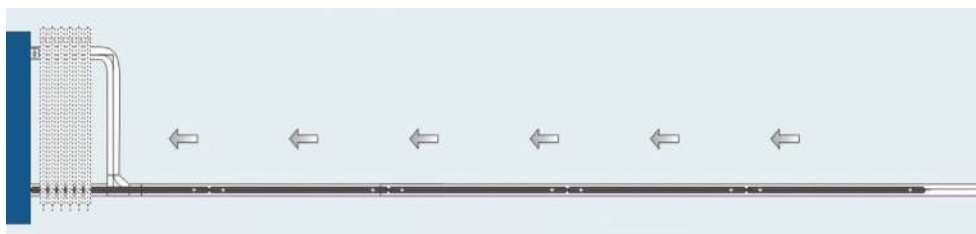

Product Code and Prices available as per Project requirement

**GLASS PARTITION SYSTEM B**

Finish : SSS

Glass Thickness: 10-12mm  
Maximum Feasible Height: 3mtr

Watch Video

**Plan View**

<p><b>OMPS B-1</b> Lower door strip (single latch) Price on Request</p>	<p><b>OMPS B-2</b> Upper door strip/shaft sleeve Price on Request</p>	<p><b>OMPS B-3</b> Upper door strip/roller Price on Request</p>	<p><b>OMPS B-4</b> Lower door strip (double pins) Price on Request</p>
<p><b>OMPS B-5</b> Lower door strip (side bolt+jack) Price on Request</p>	<p><b>OMPS B-6</b> Lower door strip (surface bolt + jack) Price on Request</p>	<p><b>OMPS B-7</b> Lower door strip (side bolt+latch) Price on Request</p>	<p><b>OMPS B-8</b> Lower door strip (surface bolt+side bolt) Price on Request</p>
<p><b>OMPS C-2</b> Track Price on Request</p>	<p><b>OMPS C-5</b> Rail (T - piece) Price on Request</p>	<p><b>OMPS C-6</b> Rail (Elbow) Price on Request</p>	