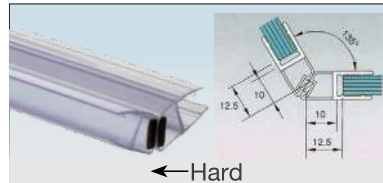

OPS-M2 8mm STD ₹ 1,134
OPS-M2 10mm STD ₹ 1,210
OPS-M2 10mm STD BM ₹ 1,390
OPS-M2 12mm STD BM ₹ 1,391
135° Magnetic Seal