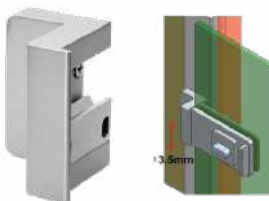

Accessories:

OSDL-11-SB1 STD SSS ₹ 3,079

Strike Box for Offset Wall/
Frame to Glass