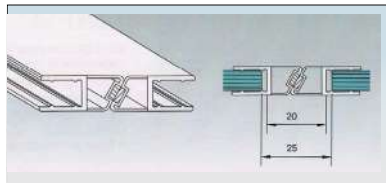

OPS-M1 8mm STD ₹ 1,134
OPS-M1 10mm STD ₹ 1,210
OPS-M1 12mm STD ₹ 1,310
OPS-M1 10mm STD BM ₹ 1,390
OPS-M1 12mm STD BM ₹ 1,507
OPS-M1 10mm STD RG ₹ 1,512
OPS-M1 12mm STD RG ₹ 1,637
180° Magnetic Seal