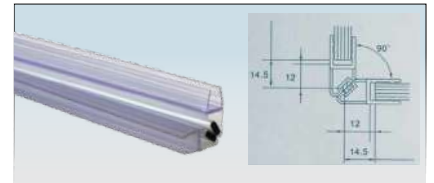

OPS-M3 8mm STD ₹ 1,134
OPS-M3 10mm STD ₹ 1,210
OPS-M3 10mm STD BM ₹ 1,390
OPS-M3 12mm STD BM ₹ 1,391
OPS-M3 10mm STD RG ₹ 1,512
OPS-M3 12mm STD RG ₹ 1,512
90° Magnetic Seal