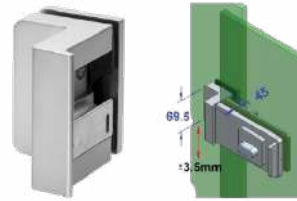

OSDL-11-SB2 STD SSS ₹ 3,219

Strike Box for Offset Glass
to Glass Application