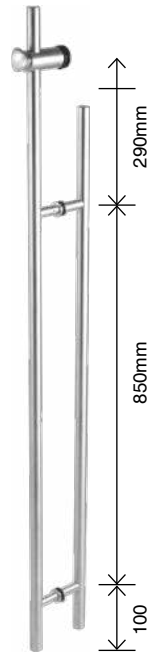

Glass Wedge System

OGL-PR-22 BM  
₹ 5,033

OGL-PR-22 EPDM GASKET

Product Code	Glass Thk	Image	Product Code	Image
OZ-EP-DM-11 Black	8 mm		OZ-EP-DM-44 STD Black	
OZ-EP-DM-22 Black	10 mm			
OZ-EP-DM-33 Black	12 mm			

\*AN - Anodized Nickle  
\*ABM - Anodized Black Matt

GLASS DOOR HANDLES

Material: Stainless Steel

OGHL-55 35x1500 SSS Glass Door Handle with locking function

₹ 19,503

Hole Dia	
14mm on attachment point,	22 mm for lock point

OGHL-55-25x1340 SSS Glass Door Handle with locking function

₹ 19,117

Hole Dia	
16mm on attachment point,	35 mm for lock point

OGH-661-38x1800 SSS Glass Door Handle

₹ 16,551

CTC	1300mm
Hole Dia	12mm

OGH-662-38x1000 SSS Glass Door Handle