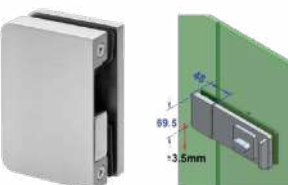

OSDL-11-SB STD SSS* ₹ 3,721

Strike Box for Inline Glass to
Glass Application

OSDL-11ACC-SP STD SSS ₹ 336

Strike Plate