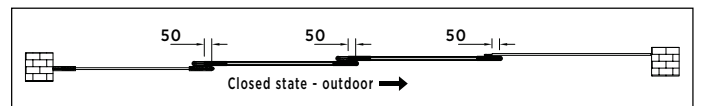

Watch Video

**3 PANEL DOOR SLIDING SET:**

**OSL-TG-03 R Std AN ₹ 26,431**  
Right Hand Opening

**OSL-TG-03 L Std AN ₹ 27,632**  
Left Hand Opening

**4 PANEL DOOR SLIDING SET:**

**OSL-TG-04 R Std AN ₹ 42,119**  
Right Hand Opening