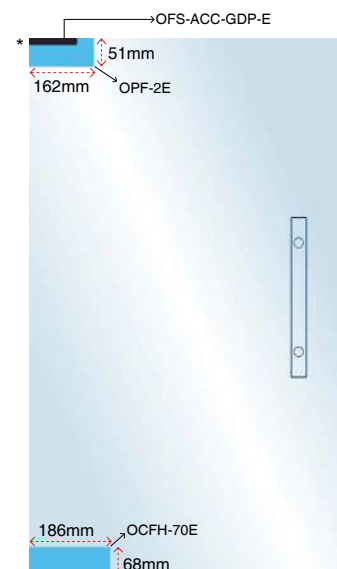

Note:-Same Cutout as Standard OCFH-100

*Product Dimensions