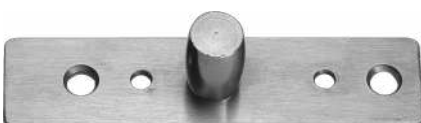

OFS-ACC-GDP-S STD SSS ₹ 563

Specifications

- Stainless Steel Pivot
- Wear Resistant Pivot Pin
- Pivot Held in Overhead Structure
- Finish: SSS

*T & C Apply