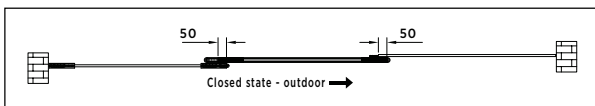

3 PANEL DOOR SLIDING SET:

OSL-TG-03 R Std AN ₹ 26,431
Right Hand Opening