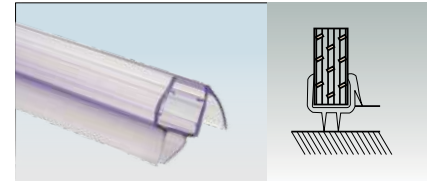

OPS-6 8mm STD ₹ 315
OPS-6 10mm STD ₹ 315
Water Dispersal Seal