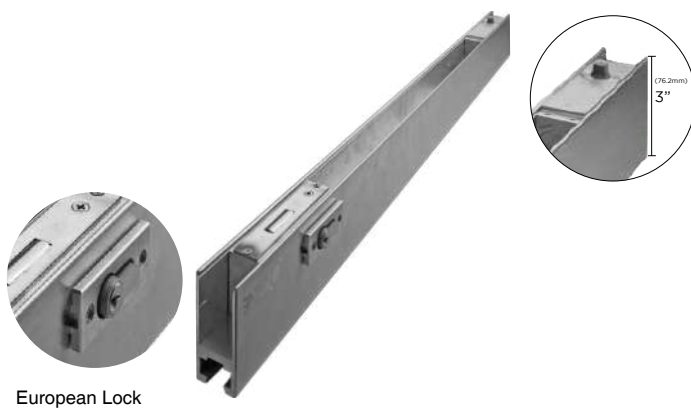

₹ 6,093

OGH-88 32x480MM BMSS		
Size	CTC	Handle Dia
32mm x 480mm	450mm	32mm

₹ 4,427

OGH-55 32x457MM BMSS		
Size	CTC	Handle Dia
32mm x 457mm	305mm	32mm

Watch Video

European Lock

American Lock

**OCDR-EU-1 STD SSS ₹ 45,781**

Door rail with hydraulic system in European Style  
 Height of Door Rail : 76.2mm (3")  
 Width of Door Rail : 40mm (1 9/16 inches)

**\*OCDR-AMR-1 STD SSS ₹ 92,554**

Door rail with hydraulic system in American Style  
 Height of Door Rail : 101.6mm (4")  
 Width of Door Rail : 50.8mm (2")