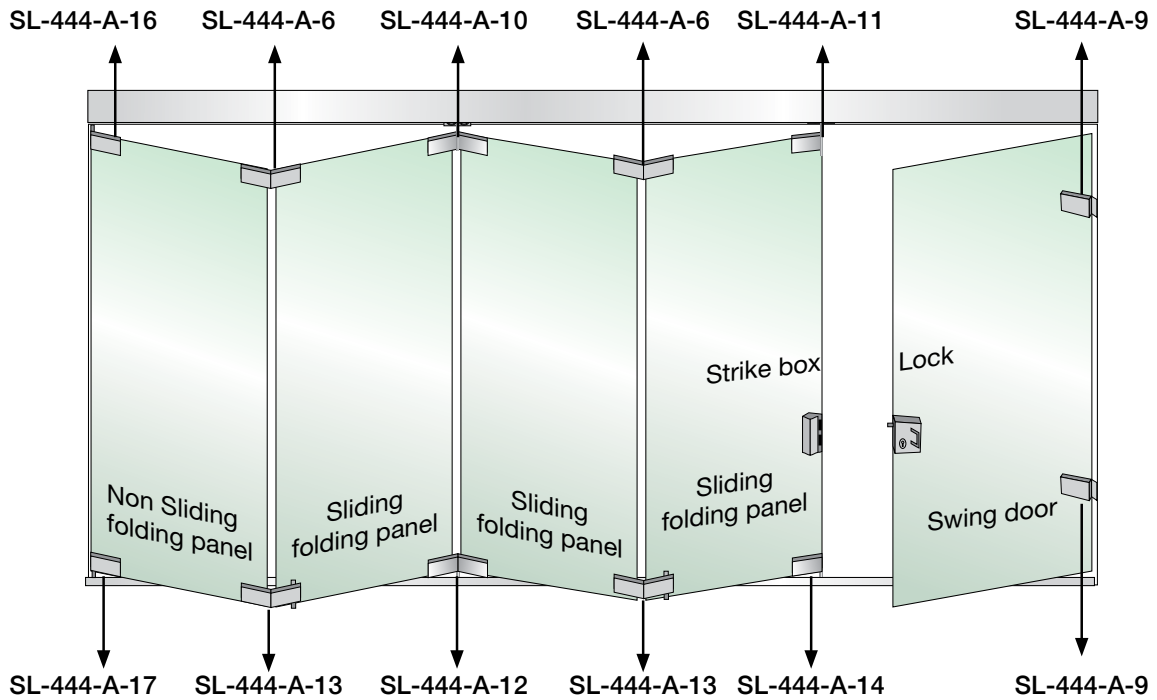

SLIDING DOOR SYSTEM - 444

Finish : SSS & AN

Glass Thickness: 10-12mm

Plan View