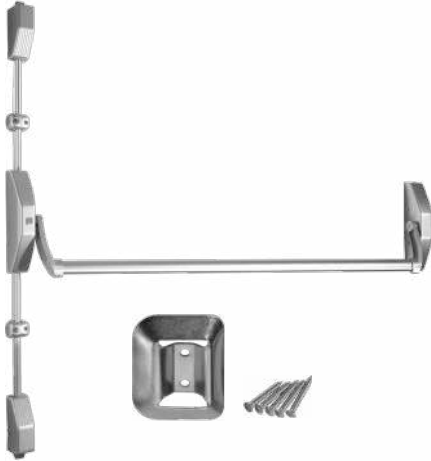

FIRE RATED CROSS PUSH PANIC BAR

Finish : SSS

DOOR
HARDWARE

OZ-PB-CRV-F-900mm Silver ₹ 10,112
Maximum Door Width: Upto 1200
Door Height 2300mm

Features :

- Cross bar for fire and smoke check doors
- **3 hour fire certified**
- Suitable for door Thickness 40-60mm
- Connecting rod length: 900mm
- Compatible with external trim
  OZ-PB- CRTRIM-F-STD Silver