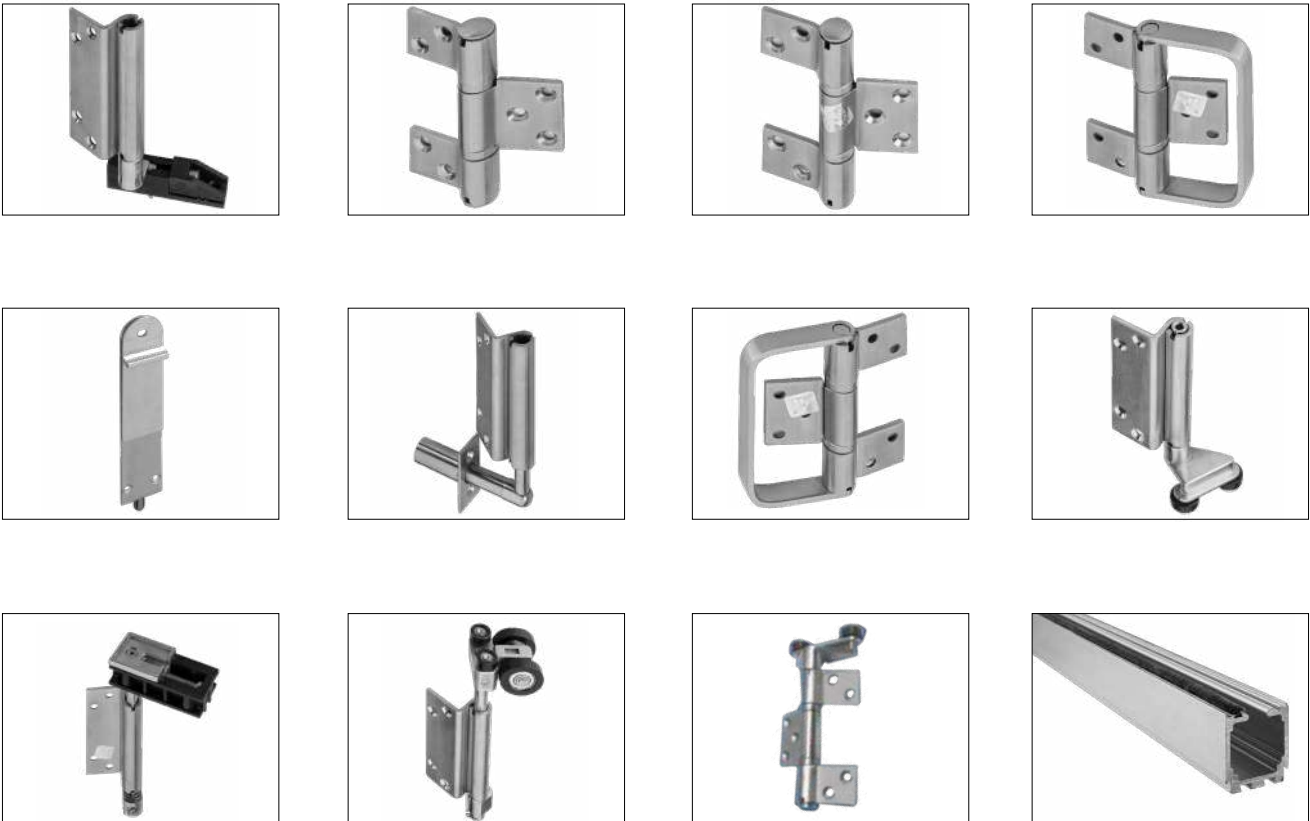

Note:- For ordering purpose refer the table on next page.