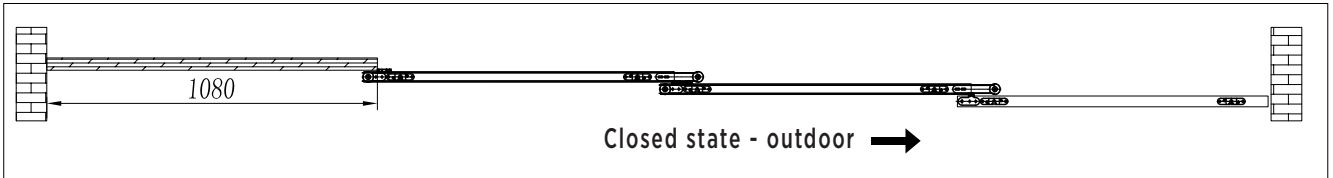

DOOR
HARDWARE

3 PANEL DOOR SLIDING SET:

OSL-TW-03 R Std AN ₹ 20,077
Right Hand Opening

OSL-TW-03 L Std AN ₹ 20,077
Left Hand Opening

4 PANEL DOOR SLIDING SET:

OSL-TW-04 R Std AN ₹ 31,838
Right Hand Opening