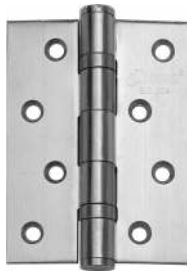

SS-304

OZ-SSBH 4x3x2.5MM SSS ₹ 454

OZ-SSBH 4x3x3MM SSS ₹ 511

OZ-SSBH 5x3x3MM SSS ₹ 591

SS Butt Hinges with Two Ball Bearings*

SS-304

OZ-BH-2BB 4x3x2.5MM SSS ₹ 423

OZ-BHF-2BB-Z 4x3x3MM SSS ₹ 435