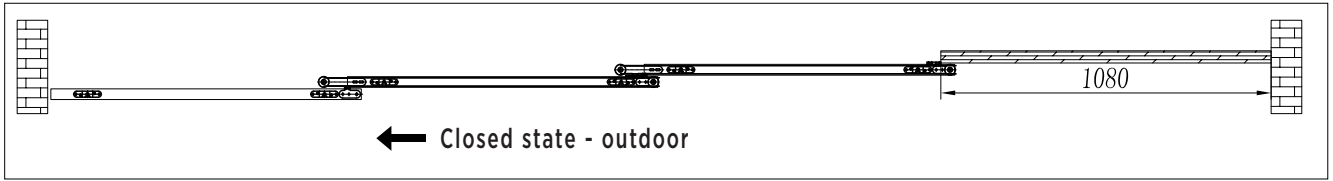

DOOR
HARDWARE

3 PANEL DOOR SLIDING SET:

OSL-TW-03 R Std AN ₹ 20,077
Right Hand Opening

OSL-TW-03 L Std AN ₹ 20,077
Left Hand Opening

4 PANEL DOOR SLIDING SET:

OSL-TW-04 R Std AN ₹ 31,838
Right Hand Opening