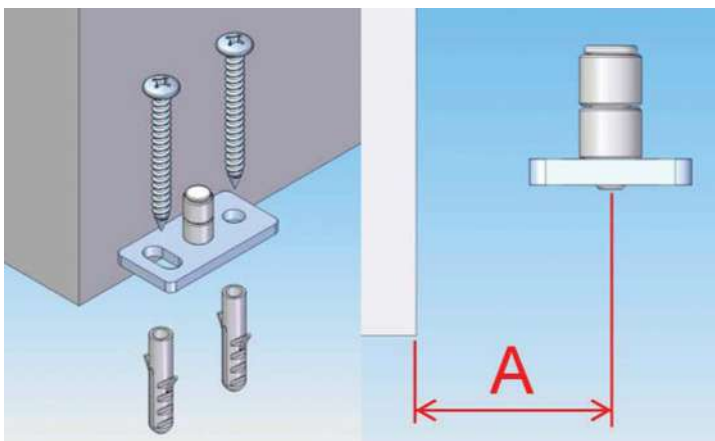

OZ-SD-754 (Floor Guide)