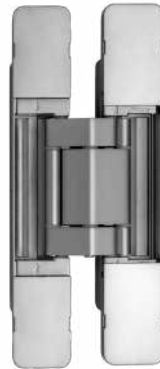

ADJUSTABLE 3D CONCEALED HINGES

Finish : SSS

OZ-3D-ACH-SSS
For wooden & flush doors concealed installation

1. **Specification:**
2. For wooden and flush doors
   - Concealed installation
   - Opening angle: 180°
   - Finish: sss