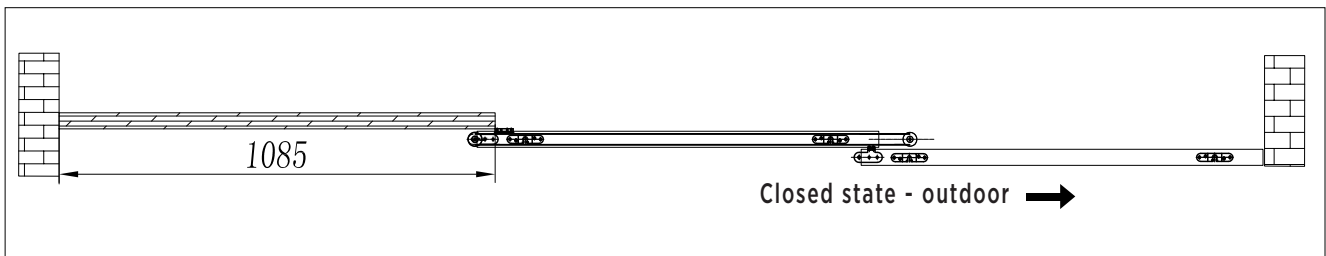

OSL-TW-03 L Std AN ₹ 20,077
Left Hand Opening