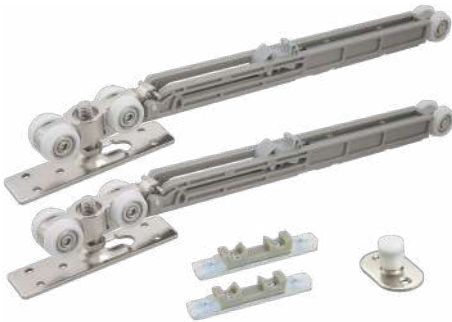

₹ 295

OZ-ESL-TRACK-E3-A1
OZ-ESL-TRACK-E3-A2
Wall-to-track Connector

₹ 295

2 mtr. ₹ 3,090
4 mtr. ₹ 6,240

OZ-ESL-TRACK-E3
Top Track Suitable for ESL-WD-22-140 Available in 2mtr & 4mtr Length

SOFT CLOSE SLIDING SYSTEM FOR FRAMED/WOODEN DOORS