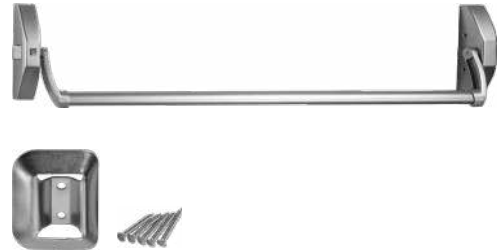

OZ-PB-CRR-F-900mm Silver ₹ 7,430
Maximum Door Width : Upto 1200
Door Height 2300mm

Features :

- Cross bar for fire and smoke check doors
- **3 hours fire certified**
- Suitable for door Thickness 40-60mm
- Connecting rod length: 900mm
- Compatible with external trim
  OZ-PB- CRTRIM-F-STD Silver