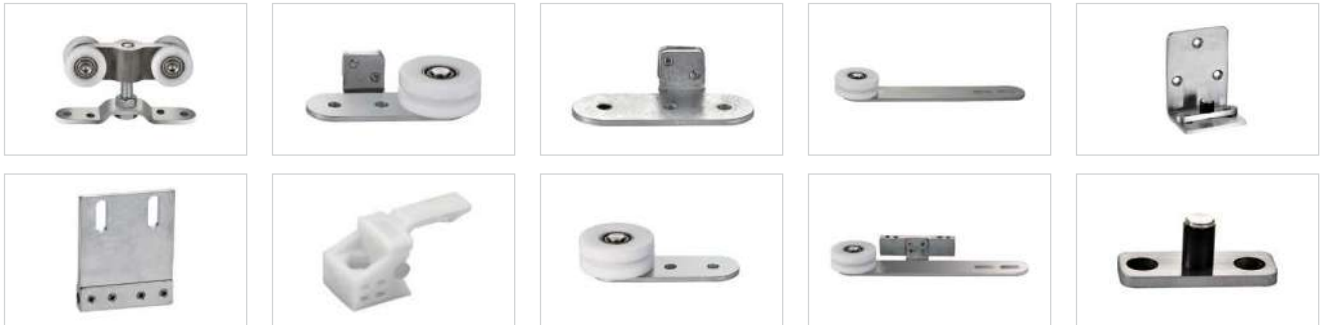

DOOR
HARDWARE