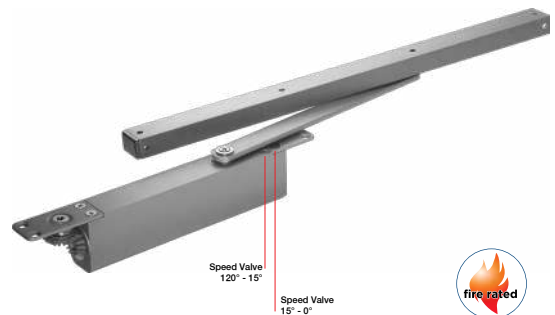

Power Adjustable

CDC-CA-6800 STD SILVER ₹ 11,893
Cam Action Concealed Door Closer with Adjustable Closing Force EN 2-4
• Minimum Door Thickness: 41mm
• Maximum door weight: 120kg
• Finish: Silver

EN 1154 Tested

CE

Tested 500,000 Cycles

120 Kg
Weight Carrying Capacity

Watch Video