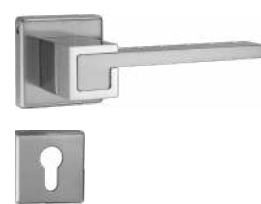

OPX.002 RS CP/SN ₹ 3,400
Handle with Square Rose
Material : Zinc Alloy
Finish : CP/SN