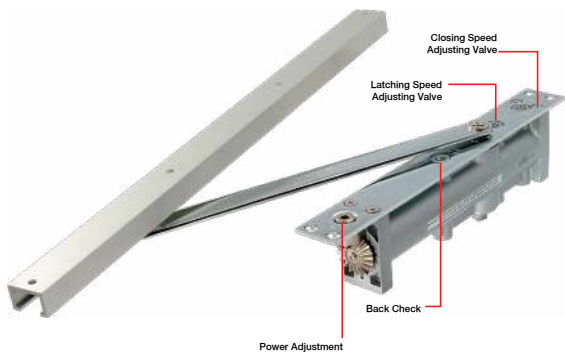

CDC-3800E GREY ₹ 5,528
CONCEALED DOOR CLOSER
Concealed Rack & Pinion Door Closer with EN 3
• Minimum Door Thickness: 38mm
• Maximum door weight: 60kg
• Finish: Grey

Power Adjustable with Back Check

CDC-4800 STD SILVER ₹ 9,429
Concealed Rack & Pinion Door Closer with adjustable value EN 2-4
• Minimum Door Thickness: 42mm
• Maximum door weight: upto 100kg
• Finish: Silver