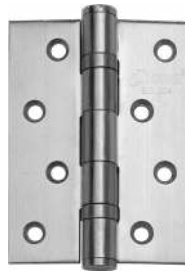

SS-304

OZ-SSBH 4x3x2.5MM SSS ₹ 454

OZ-SSBH 4x3x3MM SSS ₹ 511

OZ-SSBH 5x3x3MM SSS ₹ 591

SS Butt Hinges with Two Ball Bearings*

SS-304

OZ-BH-2BB 4x3x2.5MM SSS ₹ 423

OZ-BHF-2BB-Z 4x3x3MM SSS ₹ 435