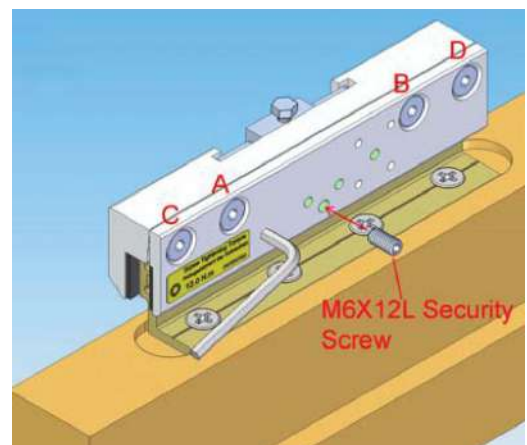

OZ-LYON-101 (Wooden Clamp)