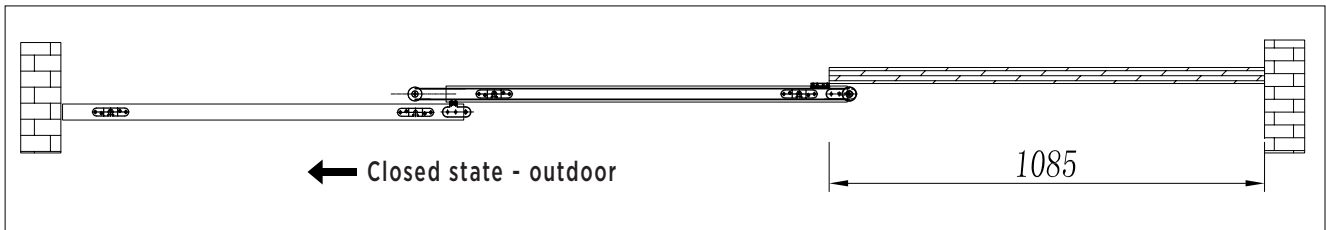

3 PANEL DOOR SLIDING SET:

OSL-TW-03 R Std AN ₹ 20,077
Right Hand Opening