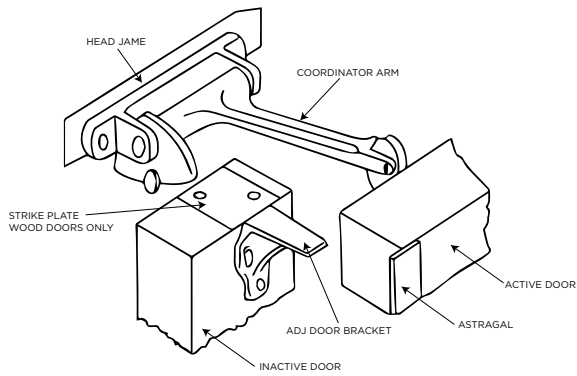

Features

- Sequences the Door Closing i.e. roller arm stops active door from closing before the inactive door
- Gravity action arm and door bracket are adjustable on the jamb for ease of installation
- Nylon roller to enable the inactive door to easily operate

Specifications:

- Device: Non-handed & reversible
- Projection: 6-1/2"
- Material: Forged brass with nylon roller
- Finish: Satin chrome