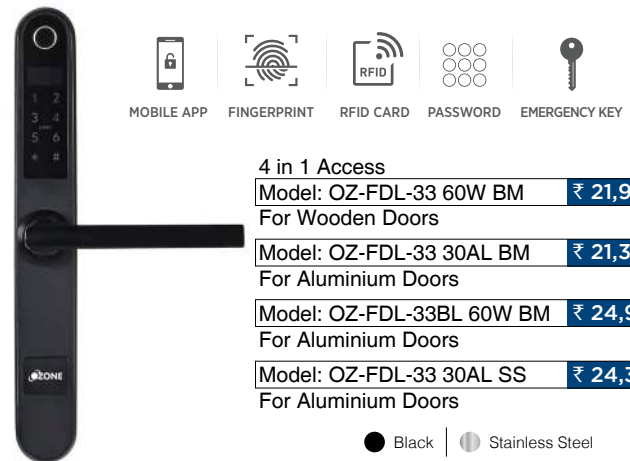

4 in 1 Access

Model: OZ-FDL-33 60W BM	₹ 21,950
Model: OZ-FDL-33 30AL BM	₹ 21,350
Model: OZ-FDL-33BL 60W BM	₹ 24,950
Model: OZ-FDL-33 30AL SS	₹ 24,350

For Aluminium Doors

- Black | ● Stainless Steel