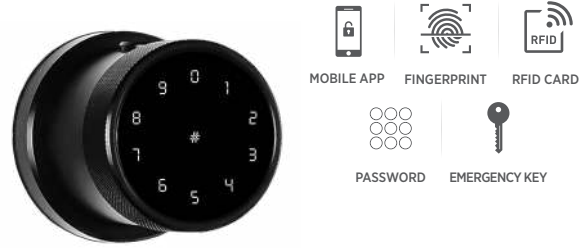

ORACLE SERIES

Model: OZ-FDL-11-R-Life Bronze	₹ 21,950
Model: OZ-FDL-11 R Life Black	₹ 21,950
Model: OZ-FDL-11-R Life Gold	₹ 21,950

For Wooden Doors

Model: OZ-FDL-11-Life Black	₹ 20,990
Model: OZ-FDL-11-Life Bronze	₹ 20,990
Model: OZ-FDL-11-Gold	₹ 20,990

For Wooden Doors

- Black | ● Bronze
- Gold