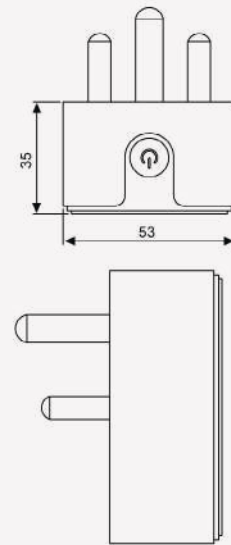

SMART PLUG

OZ-SP-16A LIFE ₹ 2,190

16A

SMART FEATURES

- Energy Monitoring
- Voice Control
- Set Schedules & Timer
- No Wiring Required

- Power Supply Control
- Global Remote Access
- 24x7 Real Time Monitoring

Google Nest/
Alexa

Wi-Fi

Google Assistant

Alexa

OzoLife App

SPECIFICATIONS

- Working Temp. -20°-50^oC
- Wi-Fi Frequency 2.4Ghz Only
- Input Voltage AC 100V-240V

SECUREEASY
ULTIMATE SECURITY, UNMATCHED EASE