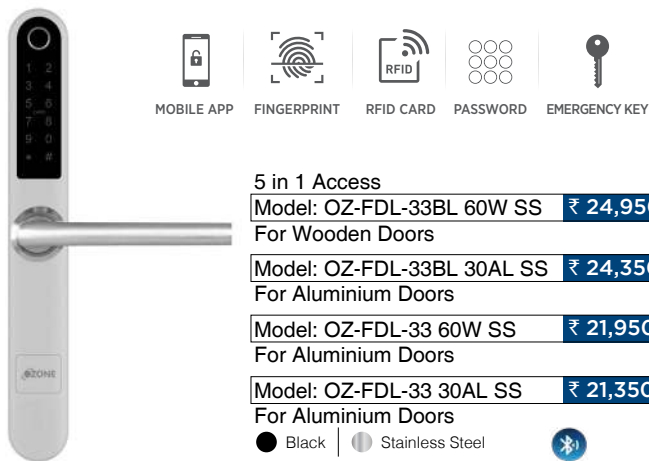

For Wooden Doors

- Black | ● Bronze
- Gold

Model: OZ-FDL-11-P-LIFE	₹ 22,800
-------------------------	----------

For Wooden Doors

- Antique Bronze

# NARROW STYLE FINGERPRINT LOCK SERIES

5 in 1 Access

Model: OZ-FDL-33BL 60W SS	₹ 24,950
Model: OZ-FDL-33BL 30AL SS	₹ 24,350
Model: OZ-FDL-33 60W SS	₹ 21,950
Model: OZ-FDL-33 30AL SS	₹ 21,350

For Aluminium Doors