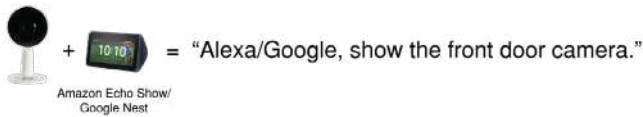

SMART CAMERA

OZ-LIFE-FC-01 ₹ 4,500

SMART FEATURES

- Cloud Storage
- Motion Detection
- FHD 1080P Camera
- Infra-Red Night Vision

- Two-way Communication
- Micro SD Card Storage
- Intelligent Scene Linkage

- Google Nest/ Alexa
- Android/iOS System Mobile Devices
- Do It Yourself

LENS	POWER SUPPLY	MOUNTING OPTION
3.6mm	DC5V/1A	Ceiling, Wall | Desktop

WORKS WITH ALEXA/GOOGLE ASSISTANT

- Wi-Fi
- Google Assistant
- Alexa
- OzoLife App

SECUREEASY
ULTIMATE SECURITY, UNMATCHED EASE