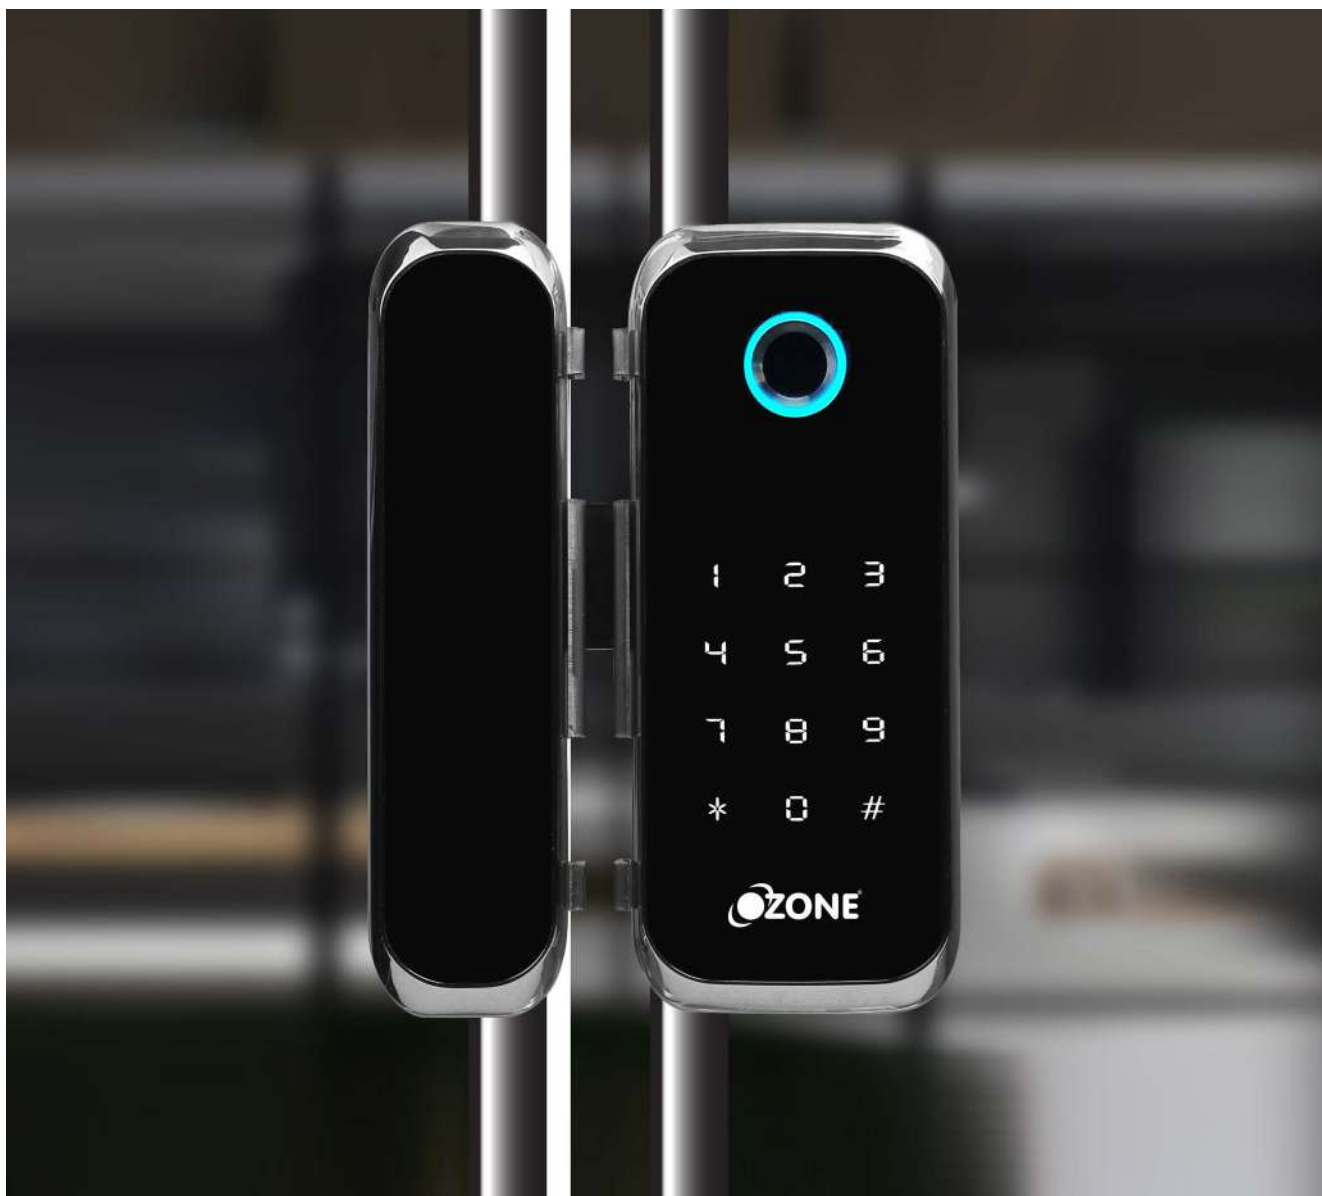

PADLOCK SERIES

-   
MOBILE APP
-   
RFID CARD
-   
PASSWORD
-   
EMERGENCY KEY

Model: OZ-DPL-22 BL Black ₹ 14,000

-   
FINGERPRINT
-   
EMERGENCY KEY

Model: OZ-FPL-11-Black ₹ 6,650

DIGITAL RIM LOCK

-   
MASTER  
PASSWORD
-   
RFID CARD

Model: OZDL-11 RF-SL STD ₹ 15,999

For Internal Wooden Sliding Door

● Black

DIGITAL LOCKS FOR  
DOOR & FURNITURE

APP CONNECTED LOCK

- FINGERPRINT
- RFID CARD
- PASSWORD
- MOBILE APP

Model: OZ-FGL-BL-G2G  
BLACK  
Glass-to-Glass

₹ 29,900

● Black

- FINGERPRINT
- RFID CARD
- PASSWORD
- MOBILE APP

Model: OZ-FGL-BL-G2W  
BLACK  
Glass-to-Wall

₹ 29,700

● Black

DIGITAL LOCKS FOR  
DOOR & FURNITURE

-   
 MASTER  
PASSWORD
-   
 PASSWORD
-   
 EMERGENCY  
KEY