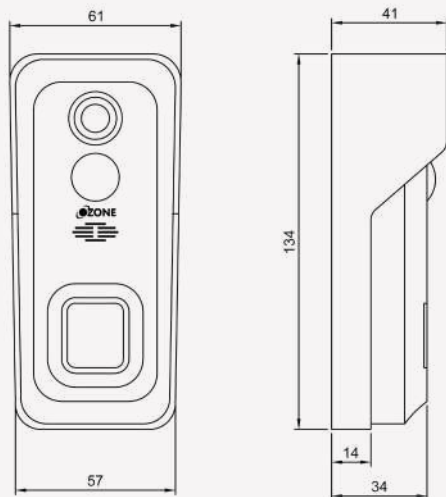

WIFI VIDEO DOORBELL

OZ-LIFE-WDB-01 ₹ 11,000

SMART FEATURES

100% Wire-Free Installation | 6700 mAh Rechargeable Battery | PIR Motion Sensor Instant & Accurate Alerts

Two-way Communication | Micro SD Card Storage | FULL HD FHD 1080P Camera

Wireless Chime | Google Nest/Alexa | Weather Proof

Android/iOS System Mobile Devices | Do It Yourself

LENS	BATTERY	POWER SUPPLY
2.4mm	6700mAh	16-24V AC Wired Connection

WORKS WITH ALEXA/GOOGLE ASSISTANT

Amazon Echo Show/Google Nest = "Alexa/Google, show the front door camera."

- Wi-Fi
- Google Assistant
- Alexa
- OzoLife App

SECUREEASY
ULTIMATE SECURITY, UNMATCHED EASE