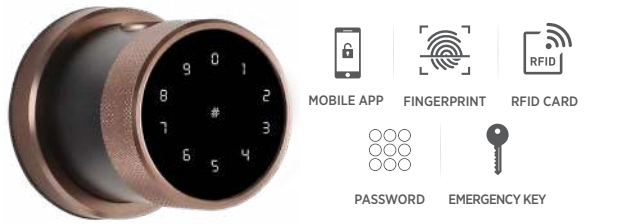

ORACLE SERIES

Model: OZ-FDL-11-R-Life Bronze	₹ 21,950
Model: OZ-FDL-11 R Life Black	₹ 21,950
Model: OZ-FDL-11-R Life Gold	₹ 21,950

For Wooden Doors

Model: OZ-FDL-11-Life Black	₹ 20,990
Model: OZ-FDL-11-Life Bronze	₹ 20,990
Model: OZ-FDL-11-Gold	₹ 20,990

For Wooden Doors

- Black | ● Bronze
- Gold