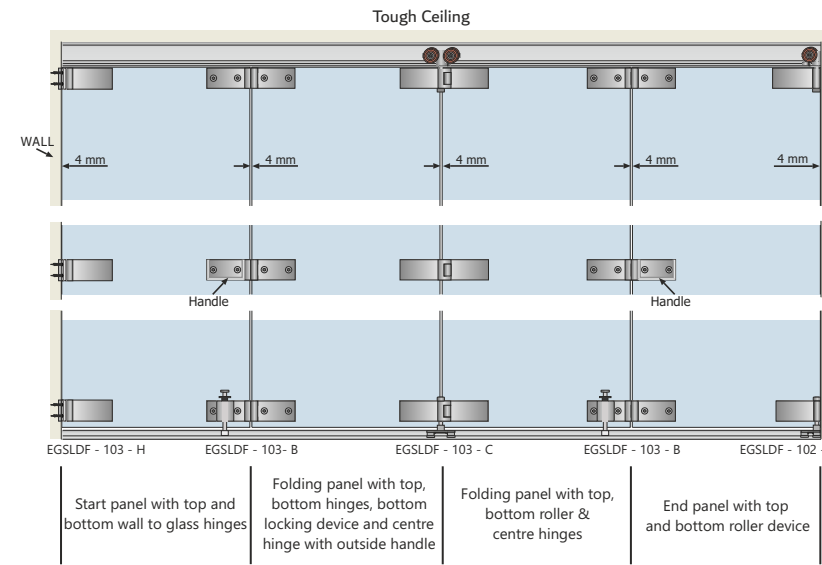

Calculation of Glass weight

Thickness of glass	Approx weight per sq.ft
6mm	1.40kg
8mm	1.85kg
10mm	2.35kg
12mm	2.95kg

Sliding Solutions

Glass Sliding Folding System - 103 H

Features :

- Advanced folding mechanism for up to 6 frameless glass panels.
- Glass folding system is designed for both interior and exterior applications.
- Panels are connected using a hinges system.
- Nylon wheels integrated bearing for silent and easy running.
- Integrated bolt lock for security.
- Maximum weight of door : 75kgs/Panel.