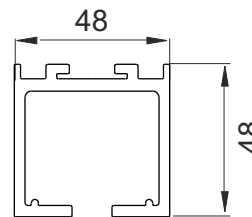

Alu. Profile for ESLD-006
Size-3600/4800mm
Finish-Alu PCS
ESC 006 (12) ₹10,000.00
ESC 006 (16) ₹16,000.00