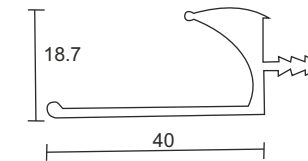

Aluminium Handle Profile
Finish- ALU PCS
EAPS 009 - ALU ₹2,329.00