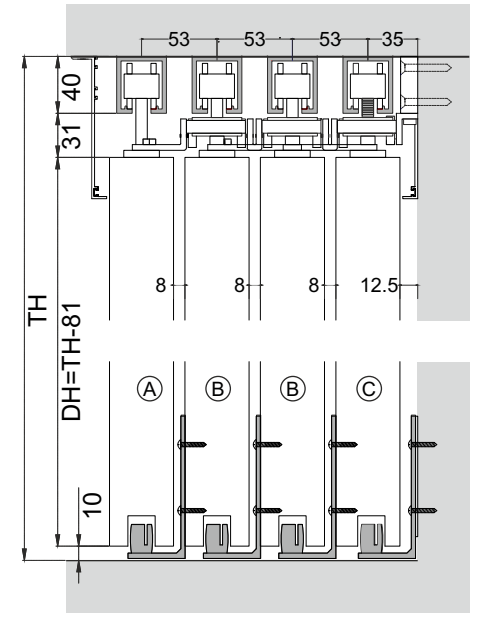

ESLDF 084 / 4
Telescopic 4 - panels slide

3X	3X	1X	5X
8X	4X	1X	3X

Complete set with Roller, Guide, Pully, Tuth belt & Conncing Part (without bottom guide) SET

ESLDF 084 - 4	₹1,04,000.00

2X	2X	2X
2X	1X	

Complete set with Synchronize Systems (without bottom guide) SET

ESLDF 084 - A	₹63,000.00

Aluminium anodized single top track non-drilled

- Finish : Aluminium anodized.
- Size : 2440 mm / 3600 mm.

ESC 038 (08)	₹4,500.00

ESC 038 (12)	₹7,600.00

Ordering Information - for ESLDF - 084

Product code	Esldf 084 - 2	Esldf 084 - 3	Esldf 084 - 4	Esldf 084 - A	Esc 038
Quantity for 2 door	1 Set	-	-	-	as per req.
Quantity for 3 door	-	1 Set	-	-	as per req.
Quantity for 4 door	-	-	1 Set	-	as per req.
Quantity for 2+2 door	2 Set	-	-	1 Set	as per req.