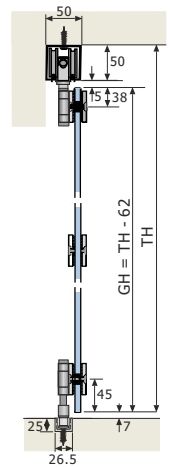

Calculation of Glass weight

Thickness of glass	Approx weight per sq.ft
6mm	1.40kg
8mm	1.85kg
10mm	2.35kg
12mm	2.95kg

Glass Sliding Folding System - 103 P

Top & Bottom Pivot Finish-SSS	Glass to Glass Connected with Stopper Finish-SSS	Intermediate Roller with Guide Roller Finish-SSS	End Roller with Guide Roller Finish-SSS
EGSLDF 102 P	EGSLDF 103 B	EGSLDF 103 C	EGSLDF 102 D
₹15,260.00	₹35,800.00	₹42,100.00	₹23,140.00

Top Alu. Profile Size : 3600 / 4800mm Finish-ALU	Bottom Alu. Profile Size : 3600 / 4800mm Finish-ALU	Top Profile Seal for ESC-042 Finish-PVC	Glass to Glass Connector without Stopper Finish-SSS	Seal for Sliding Glass Doors, High Strength Transparent Adhesive Size : 1000mm Finish- Transparent
ESC 042 (12)	ESC 043 (12)	ESEAL 013	EGSLDF 103 B-H	ESEAL 028
₹11,100.00	₹6,000.00	₹380.00	₹21,947.00	₹1,740.00
ESC 042 (16)	ESC 043 (16)			
₹13,370.00	₹8,520.00			

Note : Put extra hinge for height up to 2700.

Abbreviations - GH - Glass Height / TH - Total Height

Glass Sliding Folding System - 103 H

Wall to Glass Connected Hinge Finish-SSS	Glass to Glass Connected with Stopper Finish-SSS	Intermediate Roller with Guide Roller Finish-SSS	End Roller with Guide Roller Finish-SSS	Seal for Sliding Glass Doors, High Strength Transparent Adhesive Size : 1000mm Finish- Transparent
EGSLDF 103 H	EGSLDF 103 B	EGSLDF 103 C	EGSLDF 102 D	ESEAL 028
₹16,175.00	₹35,800.00	₹42,100.00	₹23,140.00	₹1,740.00

Top Alu. Profile Size : 3600 / 4800mm Finish-ALU	Bottom Alu. Profile Size : 3600 / 4800mm Finish-ALU	Top Profile Seal for ESC-042 Finish-PVC	Glass to Glass Connected without Stopper Finish-SSS	Glass Sliding Folding Stopper Finish-SSS
ESC 042 (12)	ESC 043 (12)	ESEAL 013	EGSLDF 103 B-H	EGSLDF 102 S
₹11,100.00	₹6,000.00	₹380.00	₹21,947.00	₹7,000.00
ESC 042 (16)	ESC 043 (16)			
₹13,370.00	₹8,520.00			

Note : Put extra hinge for height up to 2700.

Abbreviations - GH - Glass Height / TH - Total Height