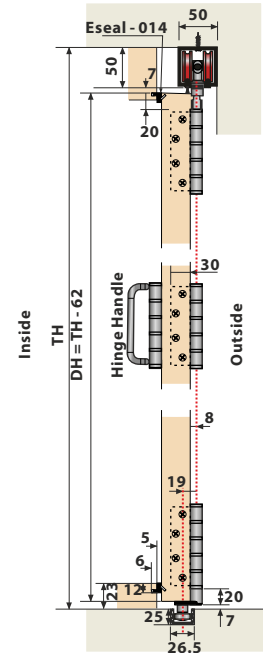

Features :

- Advanced folding mechanism for up to 6 wooden panels.
- Wooden folding system is designed for both interior and exterior applications.
- Panels are connected using a hinges system.
- Nylon wheels integrated bearing for silent and easy running.
- Maximum door weight : 75kgs/Panel