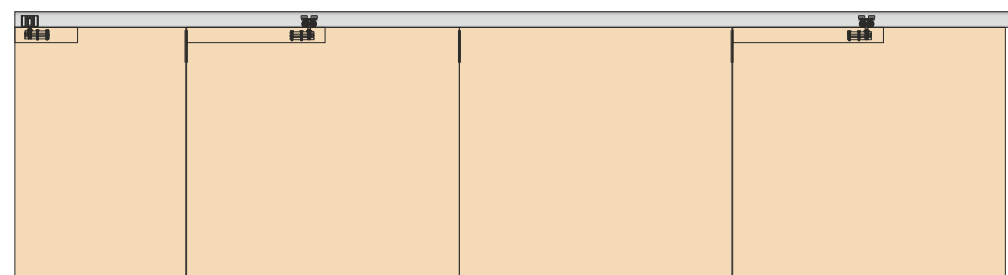

Sliding Solutions

Advance Wooden Sliding Folding System - 801

Features :

- Advance Wooden center sliding folding system for with or without bottom up to 6+1 wooden panels with bottom track.
- The same components are use Left or Right, Inwards or Outwards.
- Smooth and silent operation.
- All panels are connected using a hinges system.
- Maximum door weight : 100kgs/Panel
- Maximum door height : 3200mm