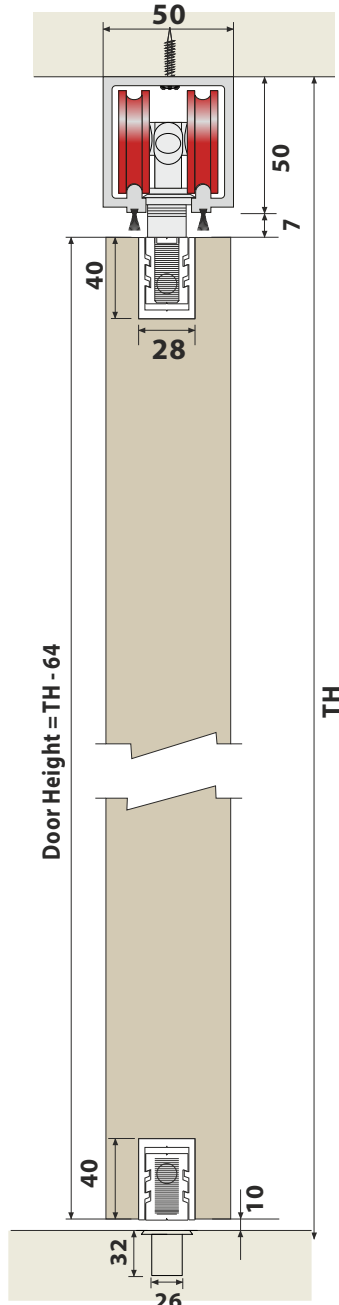

end door leaf, with top pivot and bottom pivot .
 Sliding door with top roller and bottom bolt
 Sliding door with top and bottom bolt
 Sliding door with top roller and bottom locking device

Door Height = TH - 64