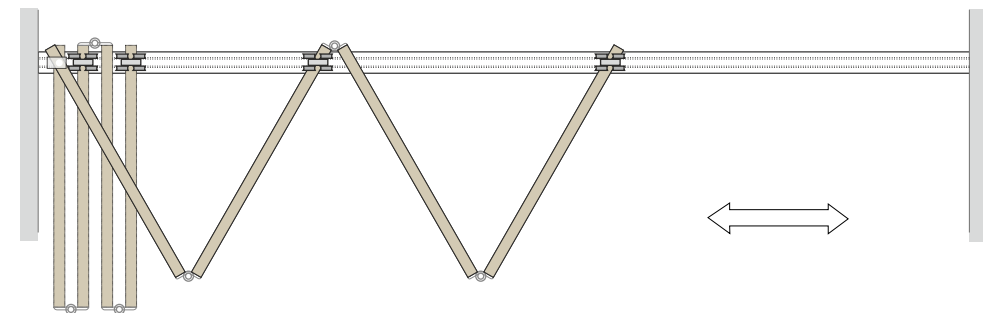

Sliding Solutions

Wooden Sliding Folding System - 501

Complete set with pivot (with bottom track)
Finish-SSS SET

EWSLDF 501 A ₹16,047.00

Complete set with top roller (with bottom track)
Finish-SSS SET

EWSLDF 501 B ₹27,300.00

Complete set with hinge & bolt (with bottom track)
Finish-SSS SET

EWSLDF 501 C ₹9,300.00

Complete set with lock (with bottom track)
Finish-SSS SET

EWSLDF 501 D ₹12,000.00

Complete set with roller (with bottom track)
Finish-SSS SET

EWSLDF 501 E ₹29,625.00

Complete set with pivot (with bottom track)
Finish-SSS SET

EWSLDF 501 F ₹26,000.00

Complete set with pivot (without bottom track)
Finish-SSS SET

EWSLDF 501 A 1 ₹24,800.00

Complete set with roller (without bottom track)
Finish-SSS SET

EWSLDF 501 B 1 ₹22,800.00

Complete set (without bottom track)
Finish-SSS SET

EWSLDF 501 E 1 ₹25,024.00

Complete set with top roller & lock (without bottom track)
Finish-SSS SET

EWSLDF 501 F 1 ₹27,112.00

Top Alu. Profile
Size-3600/4800mm
Finish-ALU PCS

ESC 042 (12) ₹11,100.00
ESC 042 (16) ₹13,370.00

Bottom Alu. Profile
Size-3600/4800mm
Finish-ALU PCS

ESC 043 (12) ₹6,000.00
ESC 043 (16) ₹8,520.00

Track / Frame / Door Seal
Size-1000mm
Finish-Black PCS

ESEAL 013 ₹380.00
ESEAL 014 ₹1,400.00
ESEAL 015 ₹1,040.00