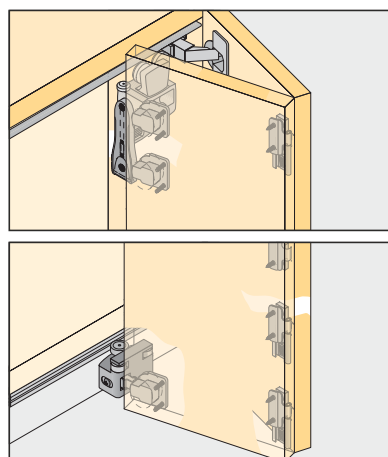

ES LD - 056

Wooden Sliding Folding for Wardrobe Door

Features :

- Overlay sliding folding door system.
- With bottom track.
- With running gear for concealed fixing.
- For 2 wooden doors.
- Material : Nickel - plated steel with grey plastic.
- Maximum door weight : 20 kgs/Panel.

ES LD - 056 - 2 Door Kit SET

ES LD 056 (REG) ₹ 4,200.00

Aluminium anodized single Bottom track non drilled
Finish : Aluminium Anodized
Size : 2000mm PCS

ESC 057 - ALU (6.5) ₹ 1,445.00

Aluminium anodized single Bottom track non drilled
Finish : Aluminium Anodized
Size : 2000mm SET

ESC 056 - ALU (6.5) ₹ 1,445.00