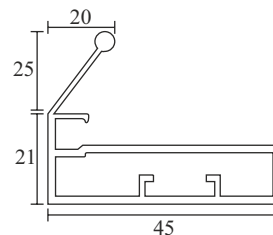

Aluminium Frame Profile with Handle Finish- ALU/SS	PCS
EAPS 014 - ALU	₹4,790.00
EAPS 014 - SS	₹7,900.00