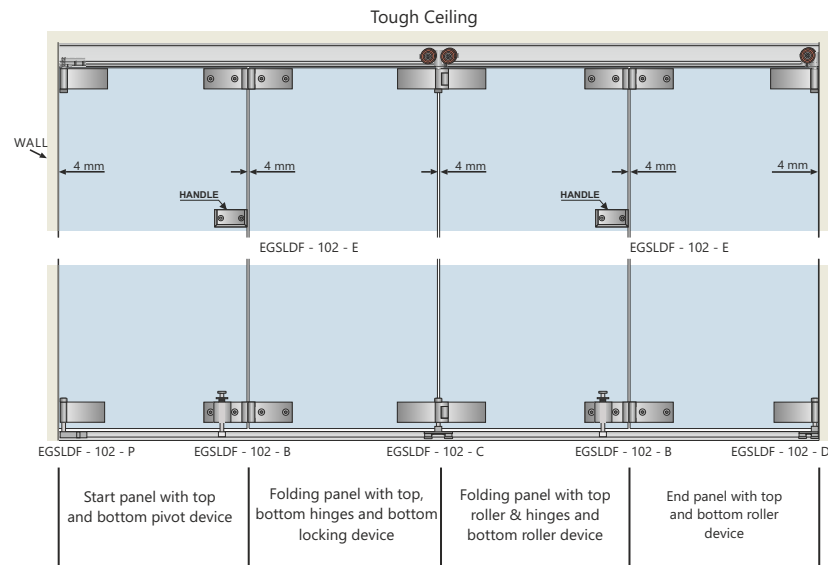

Sliding Solutions

Glass Sliding Folding System - 102 P

Features :

- Advanced folding mechanism for up to 6 frameless glass panels.
- Glass folding system is designed for both interior and exterior applications.
- Panels are connected using a hinges system.
- Nylon wheels integrated bearing for silent and easy running.
- Integrated bolt lock for security.
- Maximum weight of door : 75kgs/Panel.