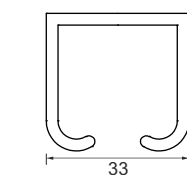

Alu. Profile for ESLD 013 H
Size-2400mm/3600mm / 4800mm,
Finish-Aluminium PCS
ESC 007 (08) ₹3,750.00
ESC 007 (12) ₹5,400.00
ESC 007 (16) ₹6,600.00

Sliding Lock & Handle