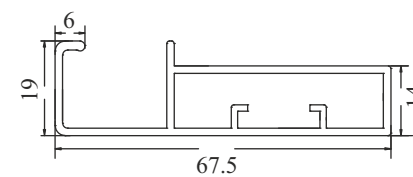

Aluminium Frame Profile with Handle Finish- ALU/SS	PCS
EAPS 106 - ALU	₹3,100.00
EAPS 106 - SS	₹5,100.00