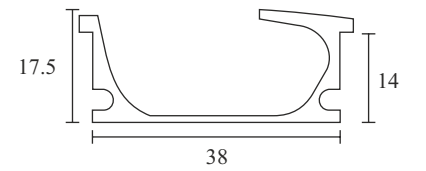

Aluminium Handle Profile
Finish- ALU/SS PCS
EAPS 028 - ALU ₹3,900.00
EAPS 028 - SS ₹4,500.00