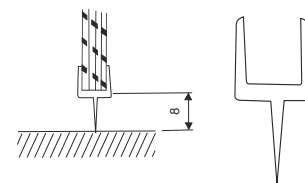

Glass to Floor / Wall For 8/10/12mm
Size-2200mm
Finish-Transparent
EGP 504 - 08 ₹360.00
EGP 504 - 10 ₹360.00
EGP 504 - 12 ₹360.00
EGP 504 - 12 BM ₹425.00