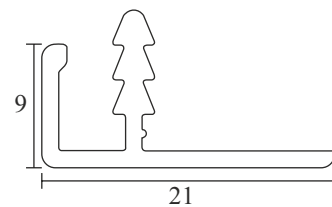

Aluminium Edge Profile
Finish- ALU/SS PCS
EAPS 021 - ALU ₹ 678.00
EAPS 021 - SS ₹ 1,450.00