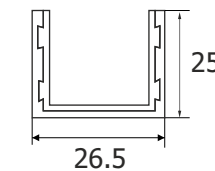

Alu. Profile for ESLD-035
Bottom Profile for Sliding Folding
Size-3600/4800mm
Finish-Alu PCS
ESC 043 (12) ₹6,000.00

SGSF - 045 - Full Set				₹52,938.00
PRODUCT CODE	DESCRIPTION	QTY	M.R.P	TOTAL
SGSF 045	Sliding Roller	2 PCS	₹10,600.00	₹21,200.00
SGSF 059	Door Stopper	2 PCS	₹2,559.00	₹5,118.00
SGSF 013 A	Fixing Bracket for Sliding tarck into wall	6 PCS	₹2,720.00	₹16,320.00
SGSF 008 A	End Bracket for Wall	2 PCS	₹2,200.00	₹4,400.00
Swift Rod 001 - 3.6	Swift Rod	1 PCS	₹5,900.00	₹5,900.00
			Total	₹52,938.00