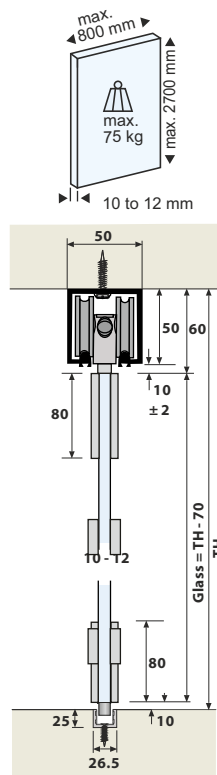

Start panel connected with top and bottom pivot	Folding panel connected with top, bottom roller and connected hinge	Folding panel connected with top, bottom roller and connected hinge	End panel connected with top, bottom roller and connected hinge
Folding Door/2+63	800mm	800mm	800mm