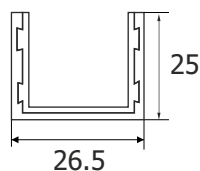

Alu. Profile for ESLD-035
Bottom Profile for Sliding Folding
Size-3600/4800mm
Finish-Alu PCS

ESC 043 (12) ₹6,000.00

SGSF - 045 - Full Set				₹60,938.00
PRODUCT CODE	DESCRIPTION	QTY	M.R.P	TOTAL
SGSF 046	Sliding Roller	2 PCS	₹14,600.00	₹29,200.00
SGSF 059	Door Stopper	2 PCS	₹2,559.00	₹5,118.00
SGSF 013 A	Fixing Bracket for Sliding tarck into wall	6 PCS	₹2,720.00	₹16,320.00
SGSF 008 A	End Bracket for Wall	2 PCS	₹2,200.00	₹4,400.00
Swift Rod - 001 - 3	Swift Rod	1 PCS	₹5,900.00	₹5,900.00
			Total	₹60,938.00