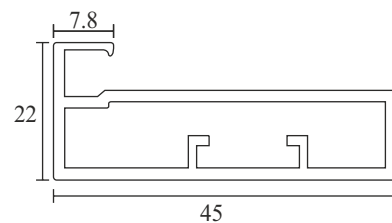

Aluminium Profiles

Aluminium Frame Profiles

Aluminium Frame Profile Finish- ALU/SS	PCS
EAPS 004 - ALU	₹2,400.00
EAPS 004 - SS	₹3,600.00