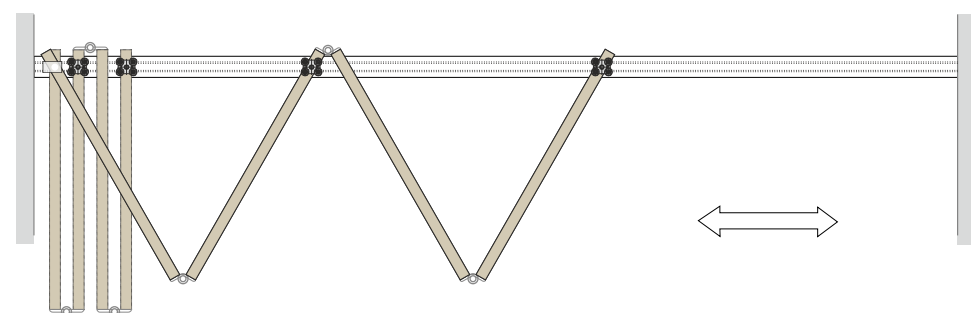

Sliding Solutions

Advance Wooden Sliding Folding System - 701

Complete set with pivot (with bottom track) Finish-SSS SET EWSLDF 701 A ₹14,200.00	Complete set with top roller (with bottom track) Finish-SSS SET EWSLDF 701 B ₹38,950.00	Complete set with hinge & bolt (with bottom track) Finish-SSS SET EWSLDF 701 C ₹10,900.00	Complete set with lock (with bottom track) Finish-SSS SET EWSLDF 701 D ₹13,212.00
Complete set with roller (with bottom track) Finish-SSS SET EWSLDF 701 E ₹41,300.00	Complete set with pivot (with bottom track) Finish-SSS SET EWSLDF 701 F ₹28,600.00	Complete set with pivot (without bottom track) Finish-SSS SET EWSLDF 701 A 1 ₹22,831.00	Complete set with roller (without bottom track) Finish-SSS SET EWSLDF 701 B 1 ₹34,320.00
Complete set with top roller (without bottom track) Finish-SSS SET EWSLDF 701 E1 ₹36,700.00	Complete set with top pivot & lock (without bottom track) Finish-SSS SET EWSLDF 701 F1 ₹25,500.00	Complete set (without bottom track) Finish-SSS SET EWSLDF 701 C 1 ₹12,200.00	Alu anodized top Profile for movable partition system, non-drilled Size - 3000/3600mm Finish-Alu Anodized PCS ESC 079 (10) ₹38,500.00 ESC 079 (12) ₹42,500.00
Bottom Alu. Profile Size-3600/4800mm Finish-ALU PCS ESC 043 (12) ₹6,000.00 ESC 043 (16) ₹8,520.00