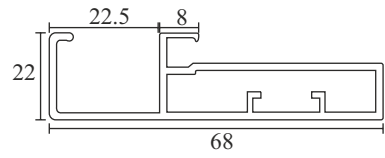

Aluminium Frame Profile with Handle
Finish- ALU MATT PCS
EAPS 1012 ALU MATT ₹3,000.00