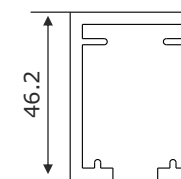

ALU. Profile
Size-3600mm,
Finish-Aluminium

ESC 038 S (12) ₹9,250.00 SET