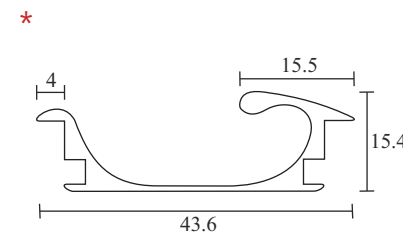

Aluminium Handle Profile
Finish- ALU/SS PCS
EAPS 070 - ALU ₹1,890.00
EAPS 070 - SS ₹6,900.00