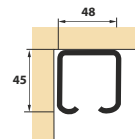

Aluminium anodized single top track non drilled
Finish : Aluminium Anodized
Size : 3000mm PCS

ESC 054 A ALU (10) ₹ 4,310.00