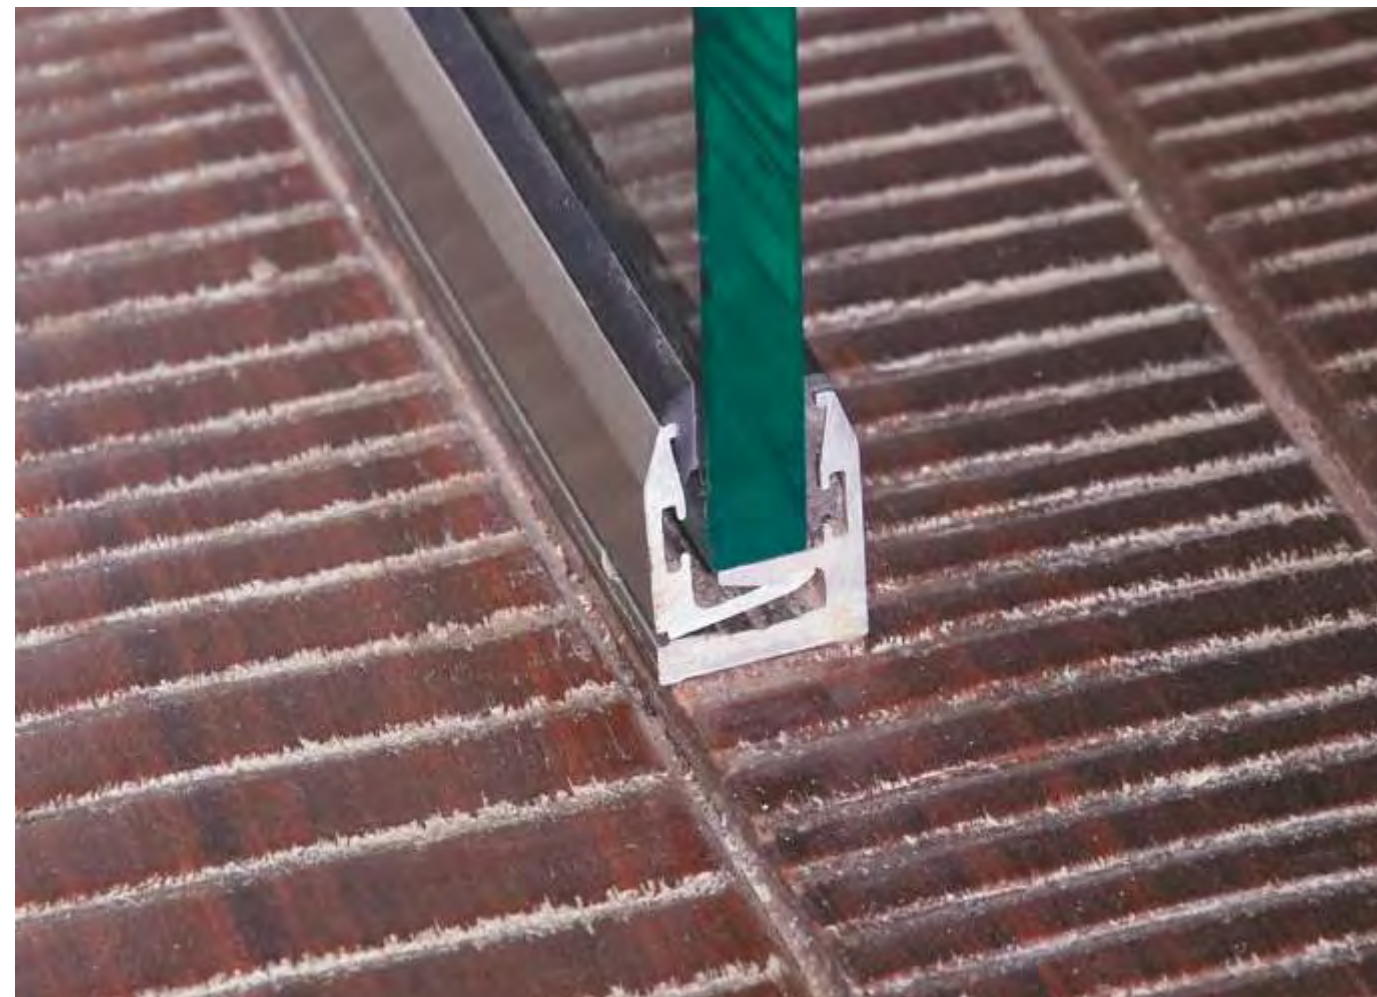

Glazing Profile

Glazing Profile

EAPS 032 - ALU ₹6,500.00 SET

EAPS 032 - SS ₹6,600.00

EAPS 032 D2 ₹1,210.00 PCS

EAPS 032 F ₹1,400.00 PCS

EAPS 032 E ₹1,310.00 PCS

EAPS 032 AH ₹305.00 PCS

EAPS 1032 - ALU ₹5,400.00 SET

EAPS 1032 - SS ₹7,000.00

EAPS 1032 - MCP ₹7,000.00

EAPS 1032 - BM ₹7,200.00