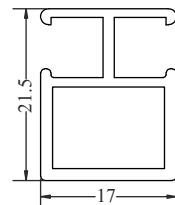

Aluminium 'I' Profile for Frame Profile EAPS - 004
Finish- ALU/SS

EAPS 004 I - ALU	₹1,568.00
EAPS 004 I - SS	₹2,975.00