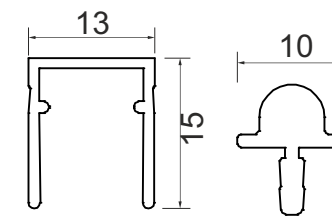

Alu. Profile for ESLD-003
Size-2440/3000mm
Finish-Alu

ESC 003 (08)	PCS	₹1,050.00
ESC 003 - ALU (10)		₹1,650.00