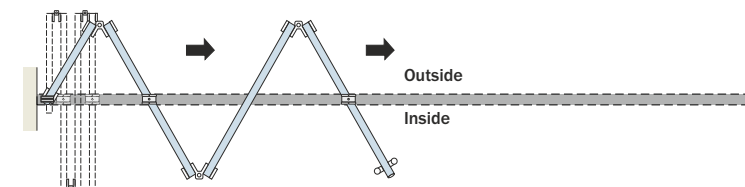

Glass Center Folding System - 202 P

Top & Bottom Pivot Finish-SSS	Glass to Glass Connected Hinge Finish-SSS	Intermediate Hanger Roller with Bottom Guide Roller Finish-SSS	Top Track Finish-ALU
EGSLDF 202 P	EGSLDF 202 B	EGSLDF 202 E	ESC 042 (12)
SET	PCS	SET	PCS
₹ 22,500.00	₹ 14,400.00	₹ 24,200.00	₹ 11,100.00
			ESC 042 (16)
			₹ 13,370.00

Bottom Track Finish-ALU Size-3600/4800mm	Top Track Seal for ESC-042 Finish-PVC	Glass Sliding Folding Handle (Optional) Finish-SSS	Seal for Sliding Glass Doors, High Strength Transparent Adhesive Size : 1000mm Finish- Transparent	Turn Knob Lock for 8mm to 12mm Finish-SSS
ESC 043 (12)	ESEAL 013	EGSLDF 102 E	ESEAL 028	EPF 783
PCS	MTR	PCS	MTR	PCS
₹ 6,000.00	₹ 380.00	₹ 7,790.00	₹ 1,740.00	₹ 7,060.00
ESC 043 (16)				
₹ 8,520.00				

Abbreviations - GH - Glass Height / TH - Total Height

Glass Center Folding System - 202 P (without Bottom Track)

Top & Bottom Pivot Finish-SSS	Glass to Glass Connected Hinge Finish-SSS	Intermediate Hanger Roller Finish-SSS	Turn Knob Lock for 8mm to 12mm Finish-SSS
EGSLDF 202 P	EGSLDF 202 B	EGSLDF 202 C	EPF 783
SET	PCS	PCS	PCS
₹ 22,500.00	₹ 14,400.00	₹ 17,800.00	₹ 7,060.00

Top Track Finish-ALU Size-3600/4800mm	Top Track Seal for ESC-042 Finish-PVC	Glass Sliding Folding Handle (Optional) Finish-SSS	Seal for Sliding Glass Doors, High Strength Transparent Adhesive Size : 1000mm Finish- Transparent
ESC 042 (12)	ESEAL 013	EGSLDF 102 E	ESEAL - 028
PCS	MTR	PCS	MTR
₹ 11,100.00	₹ 380.00	₹ 7,790.00	₹ 1,740.00
ESC 042 (16)			
₹ 13,370.00			

Abbreviations - GH - Glass Height / TH - Total Height