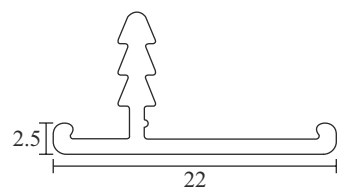

Aluminium Edge Profiles (with Handle)

Aluminium Edge Profile
Finish- ALU/CP/SS PCS
EAPS 022 - ALU ₹ 588.00
EAPS 022 - CP ₹ 735.00
EAPS 022 - SS ₹ 1,700.00