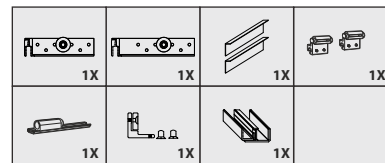

ESLDF - 081 - B - 90Kgs
Set of 1 Left Door

ESLDF 081 B	₹16,620.00