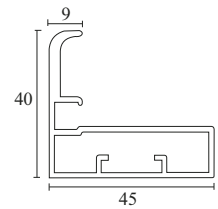

Aluminium Frame Profile with Handle
Finish- ALU/SS PCS
EAPS 063 - ALU ₹3,660.00
EAPS 063 - SS ₹5,549.00