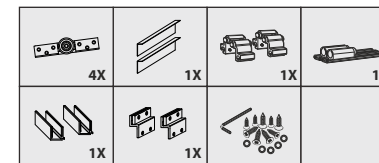

Features :

- Use for partitioning bedrooms, lounges, bathrooms, offices, etc.
- Ematic synchro system that opens to 180° or 90° (corner) for openings of up to 1.7 to 2.4 metres.
- Clear passage with no bottom profile.
- Aluminium anodized profile.
- Clip-fixed gallery for a quick installation.
- Sliding glass 10 or 12 mm.
- Ball bearing well system for smooth opening.
- Mounted and tensed transmission system for a quick assembly.
- Wall and ceiling mounted.
- Sliding Glass 10mm Maximum Height 2600mm
- Sliding Glass 12mm Maximum Height 2400mm