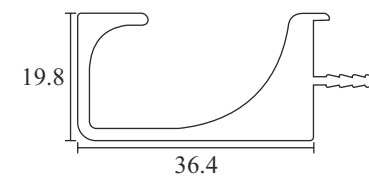

Aluminium Handle Profiles

Aluminium Handle Profile
Finish- ALU/CP/SS PCS
EAPS 029 - ALU ₹3,200.00
EAPS 029 - CP ₹5,400.00
EAPS 029 - SS ₹4,500.00