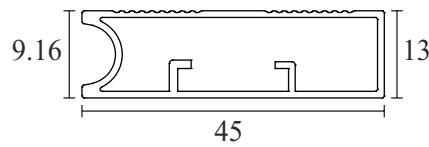

Aluminium Frame Profiles (for Inline Sliding)

Aluminium Frame Profile
Finish- ALU/SS

EAPS 111 - ALU	₹2,630.00
EAPS 111 - SS	₹3,800.00