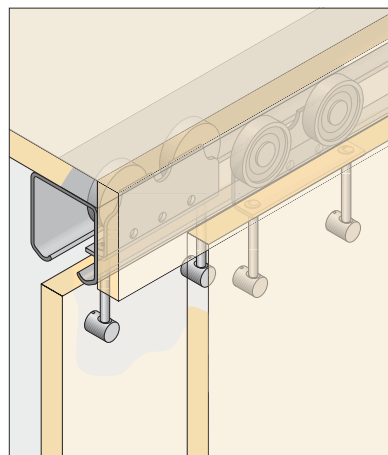

ES LD - 054

Heavy Sliding Fitting for Wardrobe Door

Features :

- Top ceiling mounted Track.
- With running gear for concealed fixing.
- For 2 wooden doors.
- Material : Nylon roller with steel ball bearing.
- Maximum door weight : 90 kgs/Panel.

ES LD - 054 - 2 Door Kit SET

ES LD 054 ₹ 3,800.00

Aluminium anodized single top track non drilled
Finish : Aluminium Anodized
Size : 3000mm PCS

ESC 054 A ALU (10) ₹ 4,310.00