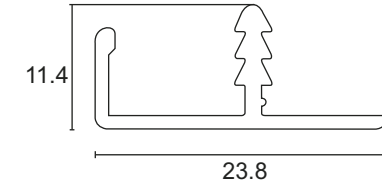

Aluminium Edge Profile
Finish- ALU/SS PCS
EAPS 072 - ALU ₹735.00
EAPS 072 - SS ₹1,020.00