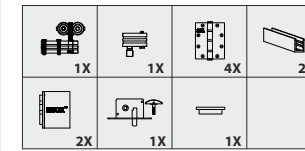

Sliding Solutions

Wooden Sliding Folding System - 501

Complete set with pivot (with bottom track)
Finish-SSS SET

EWSLDF 501 A ₹16,047.00

Complete set with top roller (with bottom track)
Finish-SSS SET

EWSLDF 501 B ₹27,300.00