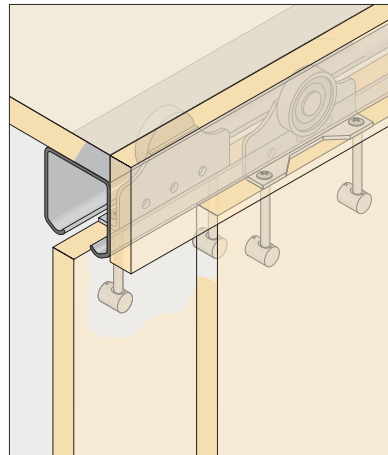

ESLD - 039 2 Doors kit

SET

ESLD 039 ₹ 165.00

PVC Single Track
Finish : PVC
Size : 3000mm

ESC 039 (10) ₹ 288.00

Sliding Solutions

ES LD - 053

Heavy Sliding Fitting for Wardrobe Door