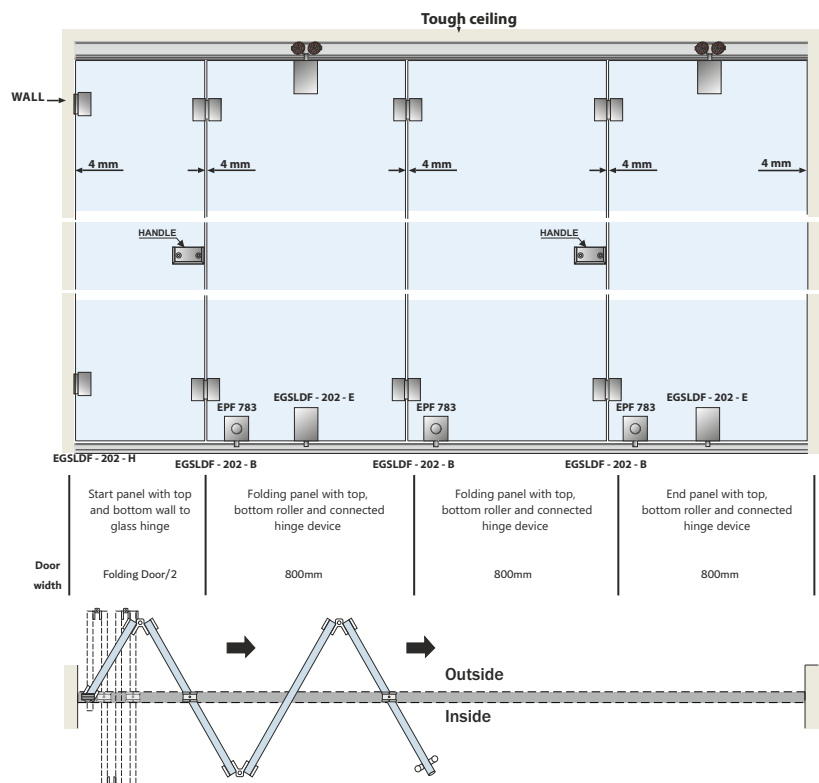

GLASS CENTRE FOLDING SYSTEM - 202 H

Wall to Glass Connected Hinge Finish-SSS PCS	Glass to Glass Connected Hinge Finish-SSS PCS	Intermediate Hanger Roller with Bottom Guide Roller Finish-SSS SET	Top Track Finish-ALU Size-3600/4800mm
EGSLDF 202 H ₹ 10,300.00	EGSLDF 202 B ₹ 14,400.00	EGSLDF 202 E ₹ 24,200.00	ESC 042 (12) ₹ 11,100.00 ESC 042 (16) ₹ 13,370.00