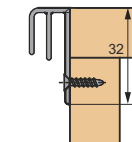

ESLD - 061 A 3 Doors kit

SET

ESLD 061 - A ₹ 2,735.00

ESLD - 062

Bottom Door Guide

Features :

- Bottom mounted track for flush access.
- For 2/3 wooden doors.
- Material : Nylon roller with steel ball bearing.