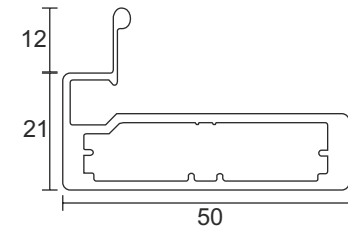

Aluminium Frame Profile with Handle
Finish- ALU/SS PCS
EAPS 1031 ALU ₹3,300.00
EAPS 1031 SS ₹4,450.00