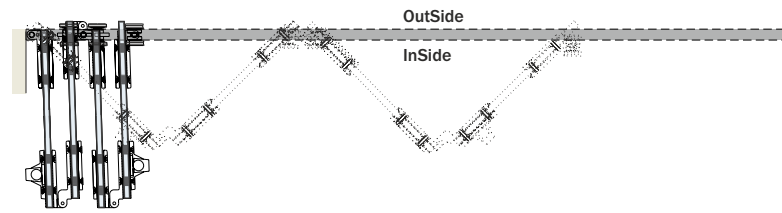

Glass Sliding Folding System - 102 H

Wall to Glass Connected Hinge Finish-SSS SET	Glass to Glass Connected with Stopper Finish-SSS SET	Intermediate Roller with Guide Roller Finish-SSS SET	End Roller with Guide Roller Finish-SSS SET	Seal for Sliding Glass Doors, High Strength Transparent Adhesive Size : 1000mm Finish- Transparent MTR
EGSLDF 102 H ₹15,260.00	EGSLDF 102 B ₹21,560.00	EGSLDF 102 C ₹34,600.00	EGSLDF 102 D ₹23,140.00	ESEAL 028 ₹1,740.00

Accessories					
Top Alu. Profile Size : 3600 / 4800mm Finish-ALU PCS	Bottom Alu. Profile Size : 3600 / 4800mm Finish-ALU PCS	Top Profile Seal for ESC-042 Finish-PVC MTR	Glass to Glass Connected without Stopper SET	Glass Sliding Folding Stopper PCS	Glass Sliding Folding Handle (Optional) Finish-SSS PCS
ESC 042 (12) ₹11,100.00 ESC 042 (16) ₹13,370.00	ESC 043 (12) ₹6,000.00 ESC 043 (16) ₹8,520.00	ESEAL 013 ₹380.00	EGSLDF-102 B-H ₹14,647.00	EGSLDF 102 S ₹7,000.00	EGSLDF 102 E ₹7,790.00

Abbreviations - GH - Glass Height / TH - Total Height