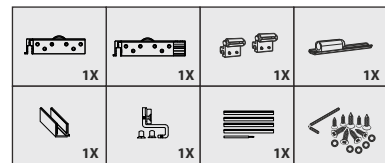

Features :

- Use for partition kitchens, lounges, bedrooms, offices, conference rooms, etc.
- Telescopic synchro system for open spaces up to 1.8 to 4 meters.
- Telescopic synchro opening system of 2, 3 or 4 doors.
- Clear passage with no bottom profile.
- Aluminium anodized profile.
- Sliding glass 10 or 12 mm.
- Ball bearing well system for smooth opening.
- Mounted and tensed transmission system for a quick assembly.
- Wall, ceiling and dropped ceiling mounted.
- Sliding Glass 10mm Maximum Height 3000mm
- Sliding Glass 12mm Maximum Height 2800mm
- Fix Glass use by only 10mm