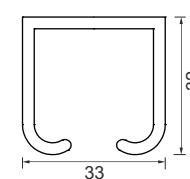

ALU. Profile Top Track for SGSF - 022A/048A
& ESLD-011A/019A/011B/019B
Size-2400mm/3600mm / 4800mm,
Finish-Aluminium

ESC 007 (08)	₹3,750.00
ESC 007 (12)	₹5,400.00
ESC 007 (16)	₹6,600.00