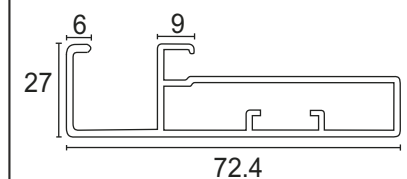

Aluminium Frame Profile with Handle For 8mm Glass Finish- ALU/SS	PCS
EAPS 044 - ALU	₹2,520.00
EAPS 044 - SS	₹4,400.00