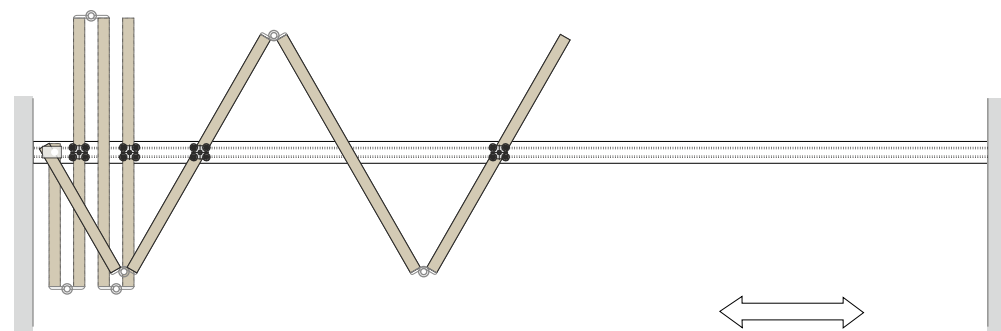

Sliding Solutions

Wooden Center Sliding Folding System - 801

Complete set with pivot (with bottom track) Finish-SSS SET EWSLDF 801 A ₹23,000.00	Complete set with roller (with bottom track) Finish-SSS SET EWSLDF 801 B ₹47,500.00	Complete set with hinge & bolt (with bottom track) Finish-SSS SET EWSLDF 801 C ₹11,300.00	Complete set with hinge & lock (with bottom track) Finish-SSS SET EWSLDF 801 D ₹13,212.00

Complete set with roller (with bottom track) Finish-SSS SET EWSLDF 801 E ₹47,100.00	Complete set with pivot (with bottom track) Finish-SSS SET EWSLDF 801 F ★	Complete set with pivot (without bottom track) Finish-SSS SET EWSLDF 801 A1 ₹22,831.00	Complete set with roller (without bottom track) Finish-SSS SET EWSLDF 801 B1 ₹37,280.00

Complete set (without bottom track) Finish-SSS SET EWSLDF 801 C 1 ₹13,600.00	Complete set with lock (with bottom track) Finish-SSS SET EWSLDF 801 D 1 ₹15,500.00	Complete set with roller (without bottom track) Finish-SSS SET EWSLDF 801 E 1 ₹39,600.00	Complete set with pivot (without bottom track) Finish-SSS SET EWSLDF 801 F 1 ★

Alu anodized top Profile for movable partition system, non-drilled
Size - 3000/3600/6000mm
Finish-Alu Anodized PCS

ESC 079 (10)	₹38,500.00
ESC 079 (12)	₹42,500.00

Bottom Alu. Profile
Size-3600/4800mm
Finish-ALU PCS

ESC 043 (12)	₹6,000.00
ESC 043 (16)	₹8,520.00

★ Refer To Company Sales Person

Abbreviations - DH - Door Height / TH - Total Height