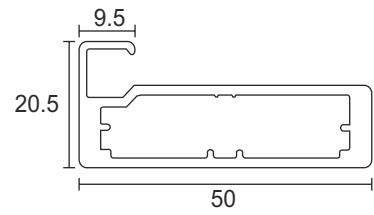

Aluminium Frame Profile
Finish- ALU/SS PCS
EAPS 1005 - ALU ₹3,200.00
EAPS 1005 - SS ₹4,200.00