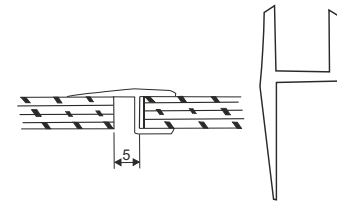

Glass Sealing Profiles

Glass to Glass 180° For 8/10/12mm
Size-2200mm
Finish-Transparent
EGP 501 - 08 ₹350.00
EGP 501 - 10 ₹350.00
EGP 501 - 12 ₹350.00
EGP 501 - 12 BM ₹425.00