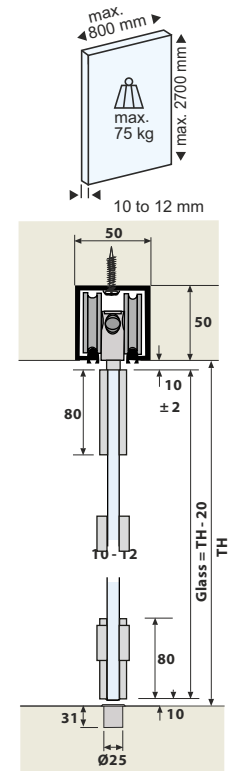

Sliding Solutions

Glass Sliding Folding System - 202 P (without Bottom Track)

Features :

- Advanced glass center folding mechanism for up to 6 frameless glass panels with professional design concept without bottom guide channel.
- Center folding system is designed for both interior and exterior applications.
- Panels are connected using a hinges system.
- Nylon wheels integrated bearing for silent and easy running.
- Maximum weight of door : 75kgs/Panel.
- Minimum Panel Width : 500mm.

Start panel with top and bottom pivot	Folding panel with top, bottom roller and connected hinge device	Folding panel with top, bottom roller and connected hinge device	End panel with top, bottom roller and connected hinge device
Folding Door/2+63	800mm	800mm	800mm

Calculation of Glass weight

Thickness of glass	Approx weight per sq.ft
6mm	1.40kg
8mm	1.85kg
10mm	2.35kg
12mm	2.95kg