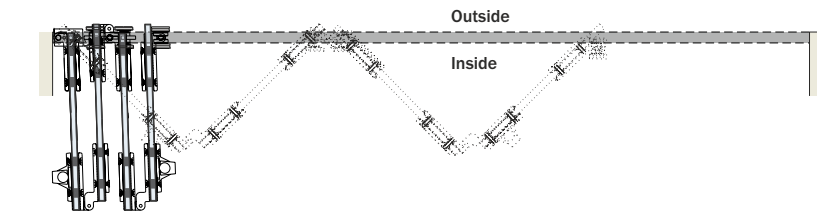

Abbreviations - GH - Glass Height / TH - Total Height

Sliding Solutions

Glass Sliding Folding System - 103 P With Center Hinge

Features :

- Advanced folding mechanism for up to 6 frameless glass panels.
- Glass folding system is designed for both interior and exterior applications.
- Panels are connected using a hinges system.
- Nylon wheels integrated bearing for silent and easy running.
- Integrated bolt lock for security.
- Maximum weight of door : 75kgs/Panel.