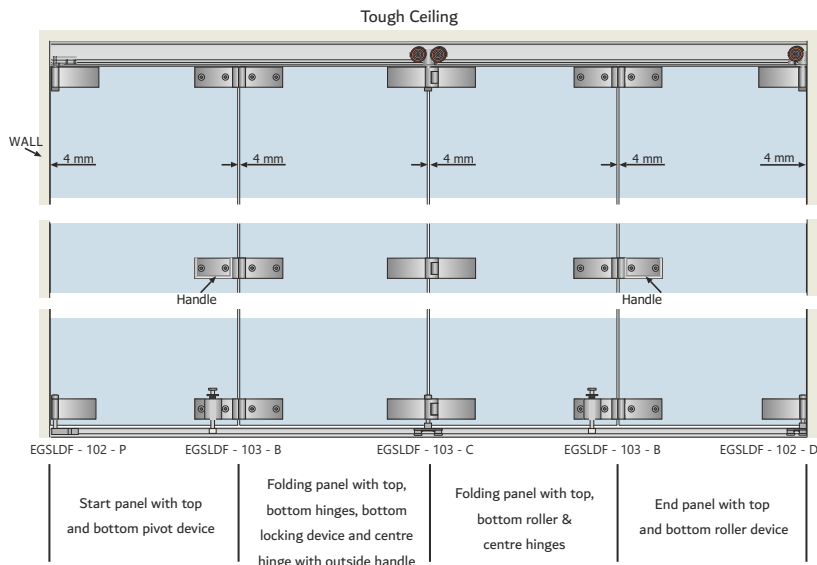

Abbreviations - GH - Glass Height / TH - Total Height

Sliding Solutions

Glass Sliding Folding System - 103 P With Center Hinge

Features :

- Advanced folding mechanism for up to 6 frameless glass panels.
- Glass folding system is designed for both interior and exterior applications.
- Panels are connected using a hinges system.
- Nylon wheels integrated bearing for silent and easy running.
- Integrated bolt lock for security.
- Maximum weight of door : 75kgs/Panel.