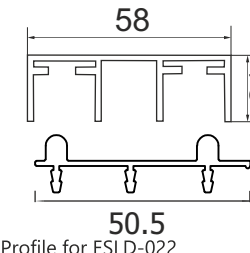

Alu. Profile for ESLD-022
Size-3600/4000mm
Finish-Alu

ESC 022 (08)	PCS	₹3,750.00
ESC 022 (10)		₹4,760.00
ESC 022 (12)		₹5,670.00