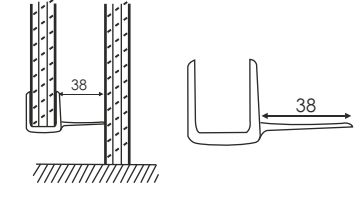

PVC Profile for Over lay Sliding Door For 10mm to 12mm
Size-2200mm
Finish-Transparent