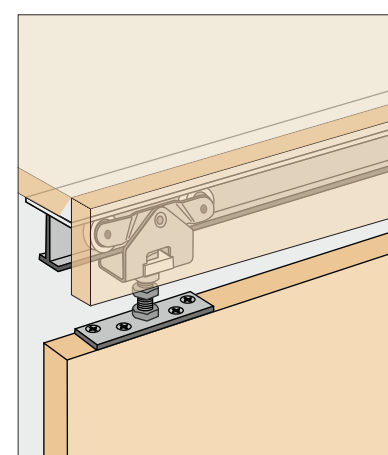

ES LD - 033

Wooden Sliding Fitting for Single Door

Features :

- Running track for ceiling mounting.
- Without bottom track.
- For 1 wooden door.
- Maximum door weight : 100kgs/Panel.

ES LD - 033 - 1 Door Kit SET

ES LD 033 ₹ 5,300.00

Bottom Guide Roller PCS
ES LD 035 ₹ 695.00

Alu. Profile for ES LD-035
Bottom Profile for Sliding Folding
Size-3600/4800mm
Finish-Alu PCS

ESC 043 (12) ₹ 6,000.00
ESC 043 (16) ₹ 8,520.00

Aluminium anodized single top track
Finish : Aluminium Anodized
Size : 3000 / 3600 / 4800mm PCS

ESC 033 (10) ₹ 6,250.00