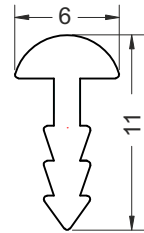

Aluminium Inlay Profile
Finish- ALU/SS
Size- 2000mm

EAPS 104 - SS	₹840.00