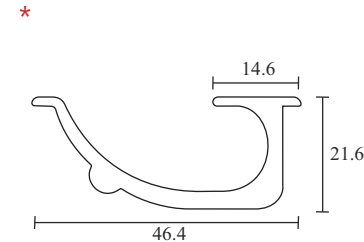

Aluminium Handle Profile
Finish- ALU/SS PCS
EAPS 071 - ALU ₹6,800.00
EAPS 071 - SS ₹9,200.00