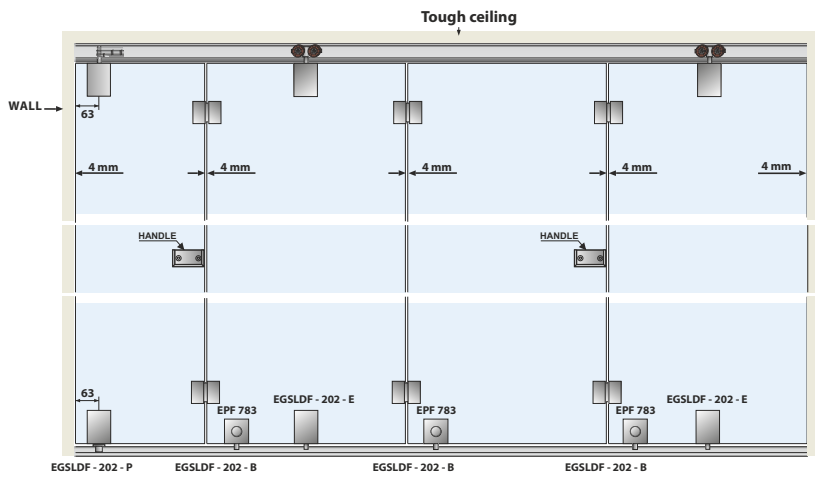

Note : Put extra hinge for height up to 2700.

Abbreviations - GH - Glass Height / TH - Total Height

Sliding Solutions

Glass Sliding Folding System - 202 P

Features :

- Advanced glass center folding mechanism for up to 6 frameless glass panels with professional design concept.
- Center folding system is designed for both interior and exterior applications.
- Panels are connected using a hinges system.
- Nylon wheels integrated bearing for silent and easy running.
- Maximum weight of door : 75kgs/Panel.
- Minimum Panel Width : 500mm.