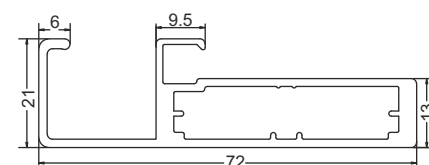

Aluminium Frame Profile with Handle Finish- ALU/SS	PCS
EAPS 094 - ALU	₹3,750.00
EAPS 094 - SS	₹7,700.00