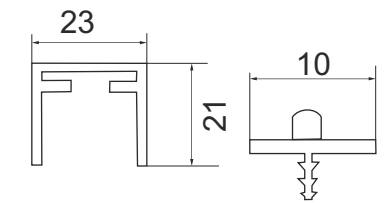

Alu. Profile for ESLD-022
Size-2440/3000mm
Finish-Alu

ESC 021 (08)	PCS	₹1,930.00
ESC 021 (10)		₹2,390.00