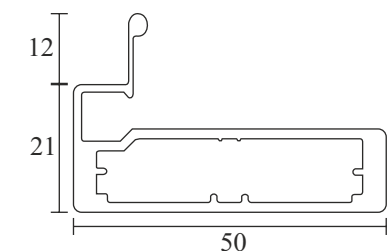

Aluminium Frame Profile with Handle Finish- ALU/SS	PCS
EAPS 031 - ALU	₹4,200.00
EAPS 031 - SS	₹6,700.00