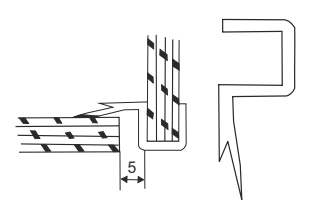

Glass to Glass 90° For 8/10/12mm
Size-2200mm
Finish-Transparent
EGP 503 - 08 ₹424.00
EGP 503 - 10 ₹375.00
EGP 503 - 12 ₹406.00