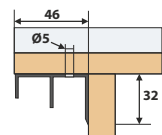

Aluminium anodized single bottom track not drilled
Finish : Aluminium Anodized

Size : 3000mm

ESC 060 ALU (10)

PCS

₹ 2,205.00