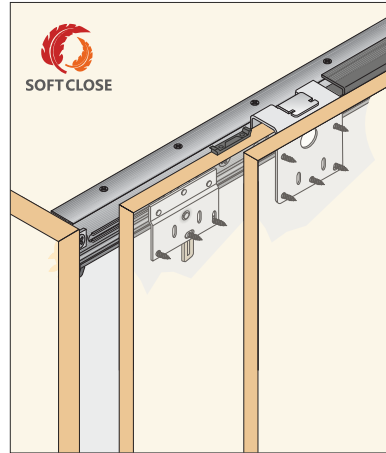

Sliding Solutions

Showcase / Cabinet Sliding Fitting

ESLD - 058

Wooden Sliding Fitting for Wardrobe Door

Features :

- Overlay sliding door system.
- With running gear for concealed fixing.
- For 2 or 3 wooden doors.
- Material : Nylon roller with steel ball bearing.
- Maximum door weight : 50 kgs/Panel.