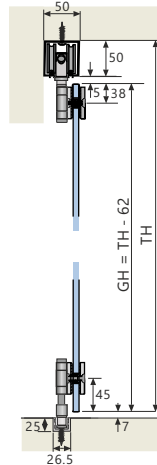

Sliding Solutions

Glass Sliding Folding System - 102 P

Features :

- Advanced folding mechanism for up to 6 frameless glass panels.
- Glass folding system is designed for both interior and exterior applications.
- Panels are connected using a hinges system.
- Nylon wheels integrated bearing for silent and easy running.
- Integrated bolt lock for security.
- Maximum weight of door : 75kgs/Panel.

Calculation of Glass weight

Thickness of glass	Approx weight per sq.ft
6mm	1.40kg
8mm	1.85kg
10mm	2.35kg
12mm	2.95kg