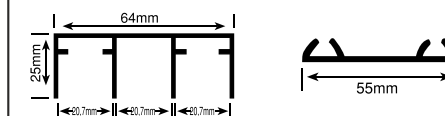

Wardrobe Sliding Solutions

Wardrobe Sliding Fitting - Super Series

Soft Close for ESLD - 101 SET

ESOFT 101 ₹1,400.00

Wooden Sliding Fittings for Wardrobe (80kgs/panel)
Finish-Aluminium
2 Door Kit SET

ESLD 101 ₹2,260.00