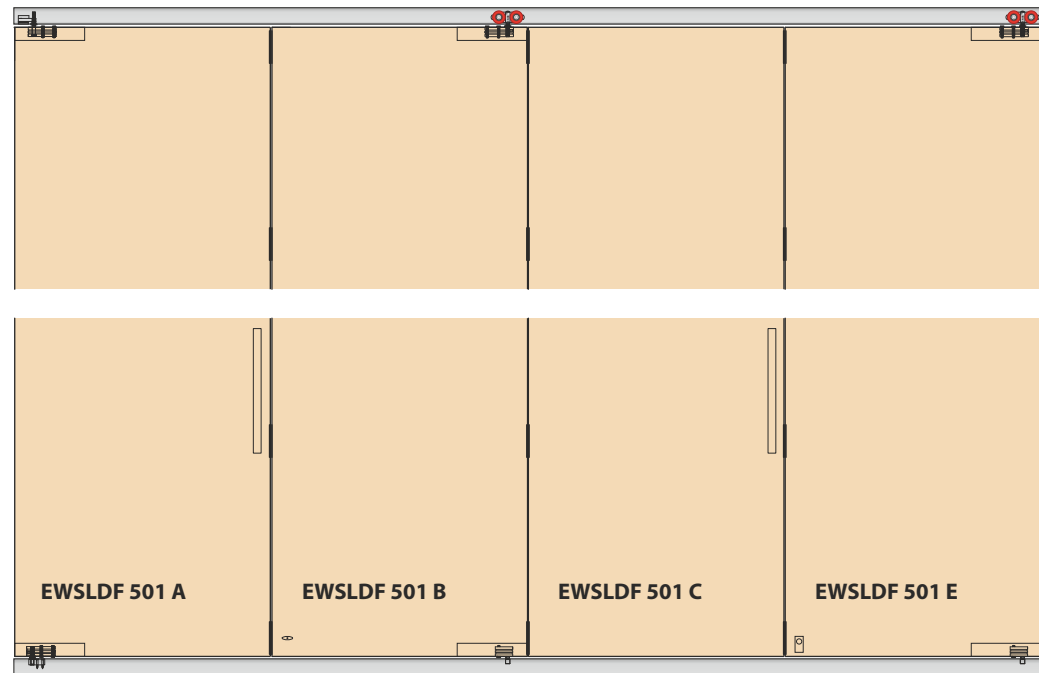

Abbreviations - DH - Door Height / TH - Total Height

Sliding Solutions

Wooden Sliding Folding System - 501

Features :

- Wooden side sliding folding system for 2+1 without bottom and up to 6+1 wooden panels with bottom track.
- The same components are use Left or Right, Inwards or Outwards.
- Smooth and silent operation.
- All panels are connected using a hinges system.
- Maximum door weight : 80kgs/Panel