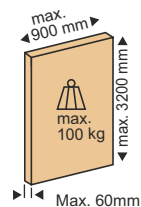

50

40

Door Height = TH - 64

TH

Sliding Solutions

Advance Wooden Sliding Folding System - 701

Features :

- Advance Wooden side sliding folding system for 2+1 without bottom and up to 6+1 wooden panels with bottom track.
- The same components are use Left or Right, Inwards or Outwards.
- Smooth and silent operation.
- All panels are connected using a hinges system.
- Maximum door weight : 100kgs/Panel
- Maximum door height : 3200mm