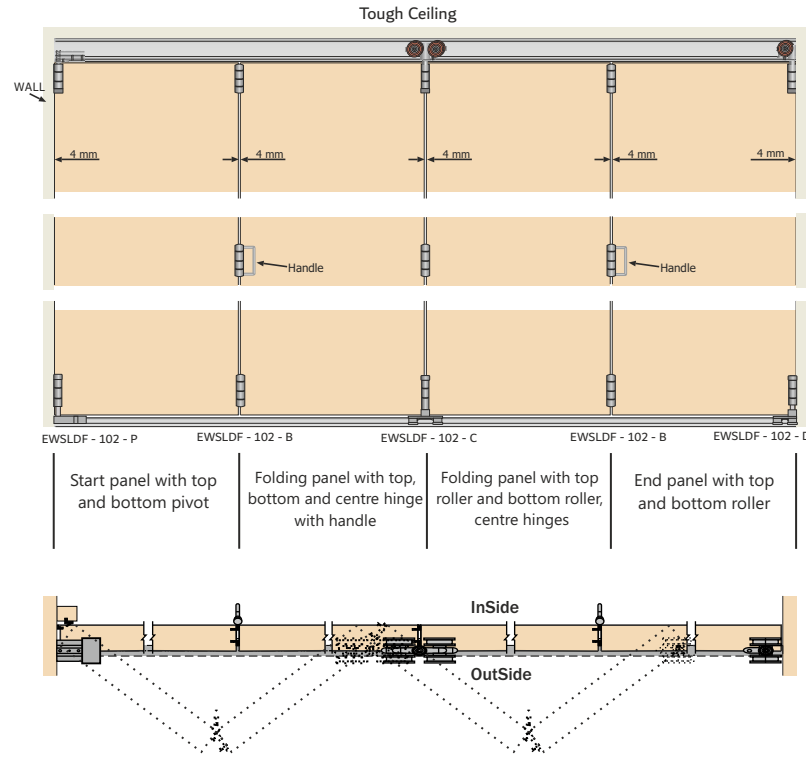

Features :

- Advanced folding mechanism for up to 6 wooden panels.
- Wooden folding system is designed for both interior and exterior applications.
- Panels are connected using a hinges system.
- Nylon wheels integrated bearing for silent and easy running.
- Maximum door weight : 75kgs/Panel