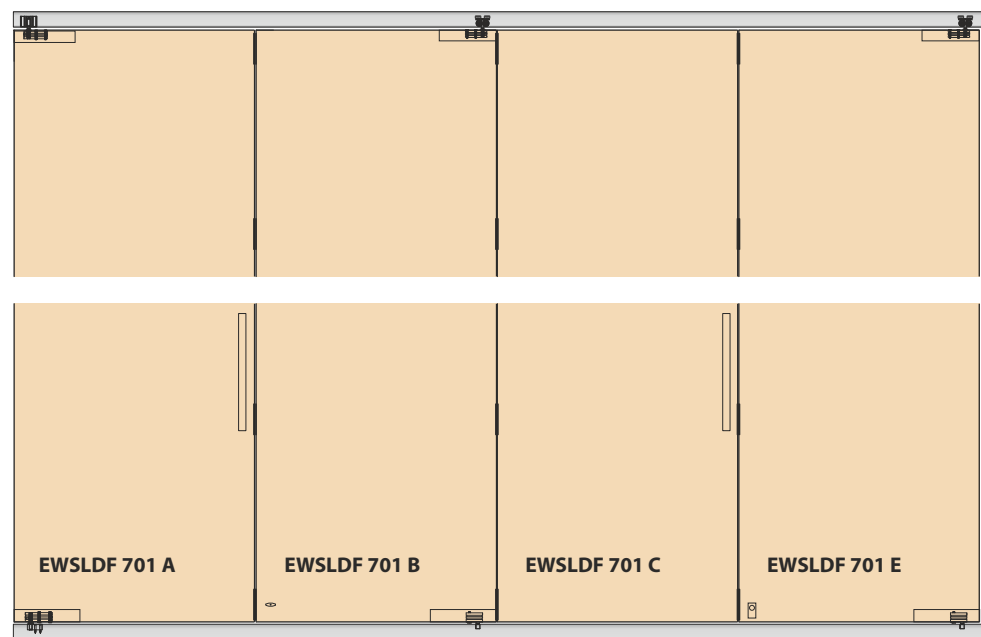

50

40

Door Height = TH - 64

TH

Sliding Solutions

Advance Wooden Sliding Folding System - 701

Features :

- Advance Wooden side sliding folding system for 2+1 without bottom and up to 6+1 wooden panels with bottom track.
- The same components are use Left or Right, Inwards or Outwards.
- Smooth and silent operation.
- All panels are connected using a hinges system.
- Maximum door weight : 100kgs/Panel
- Maximum door height : 3200mm