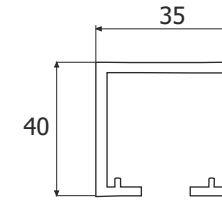

ALU. Profile Top Track for ESLD-051/052
011F/019F
Size-2440/3600mm,
Finish-Alu

ESC 038 (08)	₹4,500.00
ESC 038 (12)	₹7,600.00