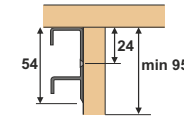

ESLD - 060 A 3 Doors kit

SET

ESLD 060 - A ₹ 2,420.00

Sliding Solutions

ESLD - 061

Bottom Door Guide

Features :

- Bottom mounted track for nominal access.
- For 2/3 wooden doors.
- Material : Nylon roller with steel ball bearing.