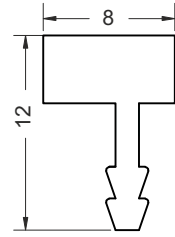

Aluminium Inlay Profile
Finish- ALU/SS
Size- 2000mm

EAPS 102 - ALU	₹735.00
EAPS 102 - SS	₹1,200.00