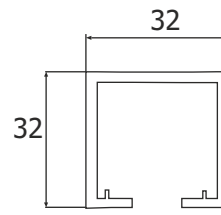

ALU. Profile for ESLD-049 / 050 / 019E/ 011E
Size-2440/3600mm,
Finish-Alu

ESC 037 (08)	₹3,700.00
ESC 037 (12)	₹5,260.00