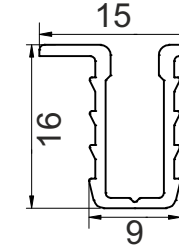

Alu. Profile for ESLD-031
Size-2440/3000mm
Finish-Alu

ESC 026 (08)	PCS	₹775.00
ESC 026 (10)		₹910.00