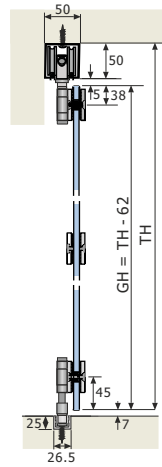

Sliding Solutions

Glass Sliding Folding System - 103 P With Center Hinge

Features :

- Advanced folding mechanism for up to 6 frameless glass panels.
- Glass folding system is designed for both interior and exterior applications.
- Panels are connected using a hinges system.
- Nylon wheels integrated bearing for silent and easy running.
- Integrated bolt lock for security.
- Maximum weight of door : 75kgs/Panel.

Calculation of Glass weight

Thickness of glass	Approx weight per sq.ft
6mm	1.40kg
8mm	1.85kg
10mm	2.35kg
12mm	2.95kg

Sliding Solutions

Glass Sliding Folding System - 103 H

Features :

- Advanced folding mechanism for up to 6 frameless glass panels.
- Glass folding system is designed for both interior and exterior applications.
- Panels are connected using a hinges system.
- Nylon wheels integrated bearing for silent and easy running.
- Integrated bolt lock for security.
- Maximum weight of door : 75kgs/Panel.