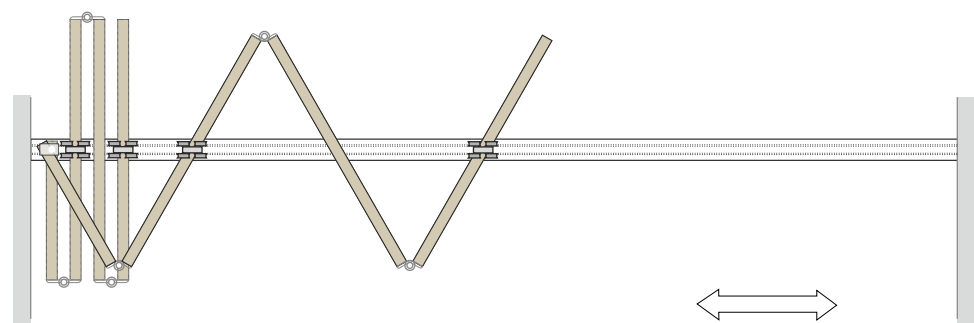

Door Height = TH - 64

TH

40

32

26

10

28

7

50

50

40

Door Height = TH - 64

TH

40

32

26

10

28

7

50

40

Door Height = TH - 64

TH

40

32

26

10

28

7

50

40

Door Height = TH - 64

TH

40

32

26

10

28

7

50

40

Door Height = TH - 64

TH

40

32

26

10

28

7

50

40

Door Height = TH - 64

TH

40

32

26

10

28

7

50

40

Door Height = TH - 64

TH

40

32

26

10

28

7

50

40

Door Height = TH - 64

TH

40

32

26

10

28

7

50

40

Door Height = TH - 64

TH

40

32

26

10

28

7

50

40

Door Height = TH - 64

TH

40

32

26

10

28

7

50

40

Door Height = TH - 64

TH

40

32

26

10

28

7

50

40

Door Height = TH - 64

TH

40

32

26

10

28

7

50

40

Door Height = TH - 64

TH

40

32

26

10

28

7

50

40

Door Height = TH - 64

TH

40

32

26

10

28

7

50

40

Door Height = TH - 64

TH

40

32

26

10

28

7

50

40

Door Height = TH - 64

TH

40

32

26

10

28

7

50

40

Door Height = TH - 64

TH

40

32

26

10

28

7

50

40

Door Height = TH - 64

TH

40

32

26

10

28

7

50

40

Door Height = TH - 64

TH

40

32

26

10

28

7

50

40

Door Height = TH - 64

TH

40

32

26

10

28

7

50

40

Door Height = TH - 64

TH

40

32

26

10

28

7

50

40

Door Height = TH - 64

TH

40

32

26

10

28

7

50

40

Door Height = TH - 64

TH

40

32

26

10

28

7

50

40

Door Height = TH - 64

TH

40

32

26

10

28

7

50

40

Door Height = TH - 64

TH

40

32

26

10

28

7

50

40

Door Height = TH - 64

TH

40

32

26

10

28

7

50

40

Door Height = TH - 64

TH

40

32

26

10

28

7

50

40

Door Height = TH - 64

TH

40

32

26

10

28

7

50

40

Door Height = TH - 64

TH

40

32

26

10

28

7

50

40

Door Height = TH - 64

TH