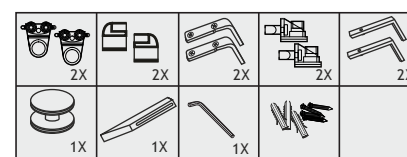

ELITE Shower Sliding Systems

ELITE Shower Sliding glass 1 doors (1 Fix + 1 Sliding Doors) SET