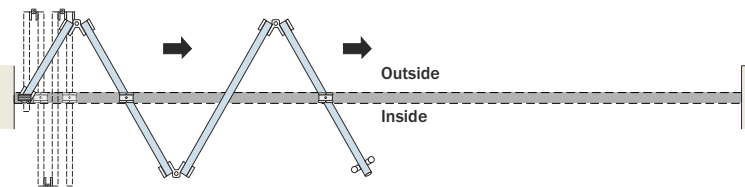

Sliding Solutions

Glass Sliding Folding System - 202 P

Features :

- Advanced glass center folding mechanism for up to 6 frameless glass panels with professional design concept.
- Center folding system is designed for both interior and exterior applications.
- Panels are connected using a hinges system.
- Nylon wheels integrated bearing for silent and easy running.
- Maximum weight of door : 75kgs/Panel.
- Minimum Panel Width : 500mm.

Start panel connected with top and bottom pivot	Folding panel connected with top, bottom roller and connected hinge	Folding panel connected with top, bottom roller and connected hinge	End panel connected with top, bottom roller and connected hinge
Folding Door/2+63	800mm	800mm	800mm

Calculation of Glass weight

Thickness of glass	Approx weight per sq.ft
6mm	1.40kg
8mm	1.85kg
10mm	2.35kg
12mm	2.95kg

Sliding Solutions

Glass Sliding Folding System - 202 P (without Bottom Track)

Features :

- Advanced glass center folding mechanism for up to 6 frameless glass panels with professional design concept without bottom guide channel.
- Center folding system is designed for both interior and exterior applications.
- Panels are connected using a hinges system.
- Nylon wheels integrated bearing for silent and easy running.
- Maximum weight of door : 75kgs/Panel.
- Minimum Panel Width : 500mm.

Start panel with top and bottom pivot	Folding panel with top, bottom roller and connected hinge device	Folding panel with top, bottom roller and connected hinge device	End panel with top, bottom roller and connected hinge device
Folding Door/2+63	800mm	800mm	800mm

Calculation of Glass weight

Thickness of glass	Approx weight per sq.ft
6mm	1.40kg
8mm	1.85kg
10mm	2.35kg
12mm	2.95kg

Glass Center Folding System - 202 P