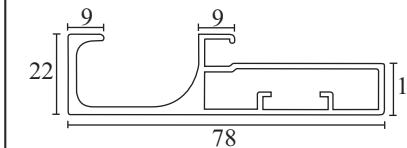

Aluminium Frame Profile with Handle Finish- ALU/SS	PCS
EAPS 066 - ALU	₹2,700.00
EAPS 066 - SS	₹7,251.00