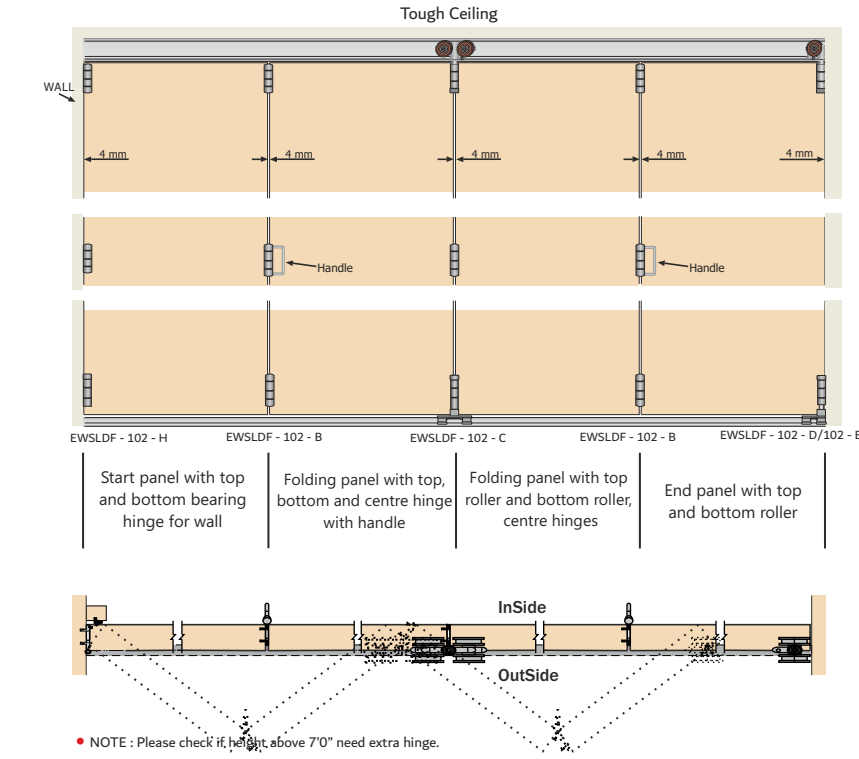

Sliding Solutions

Wooden Sliding Folding System - 102 H

Features :

- Advanced folding mechanism for up to 6 wooden panels.
- Wooden folding system is designed for both interior and exterior applications.
- Panels are connected using a hinges system.
- Nylon wheels integrated bearing for silent and easy running.
- Maximum door weight : 75kgs/Panel