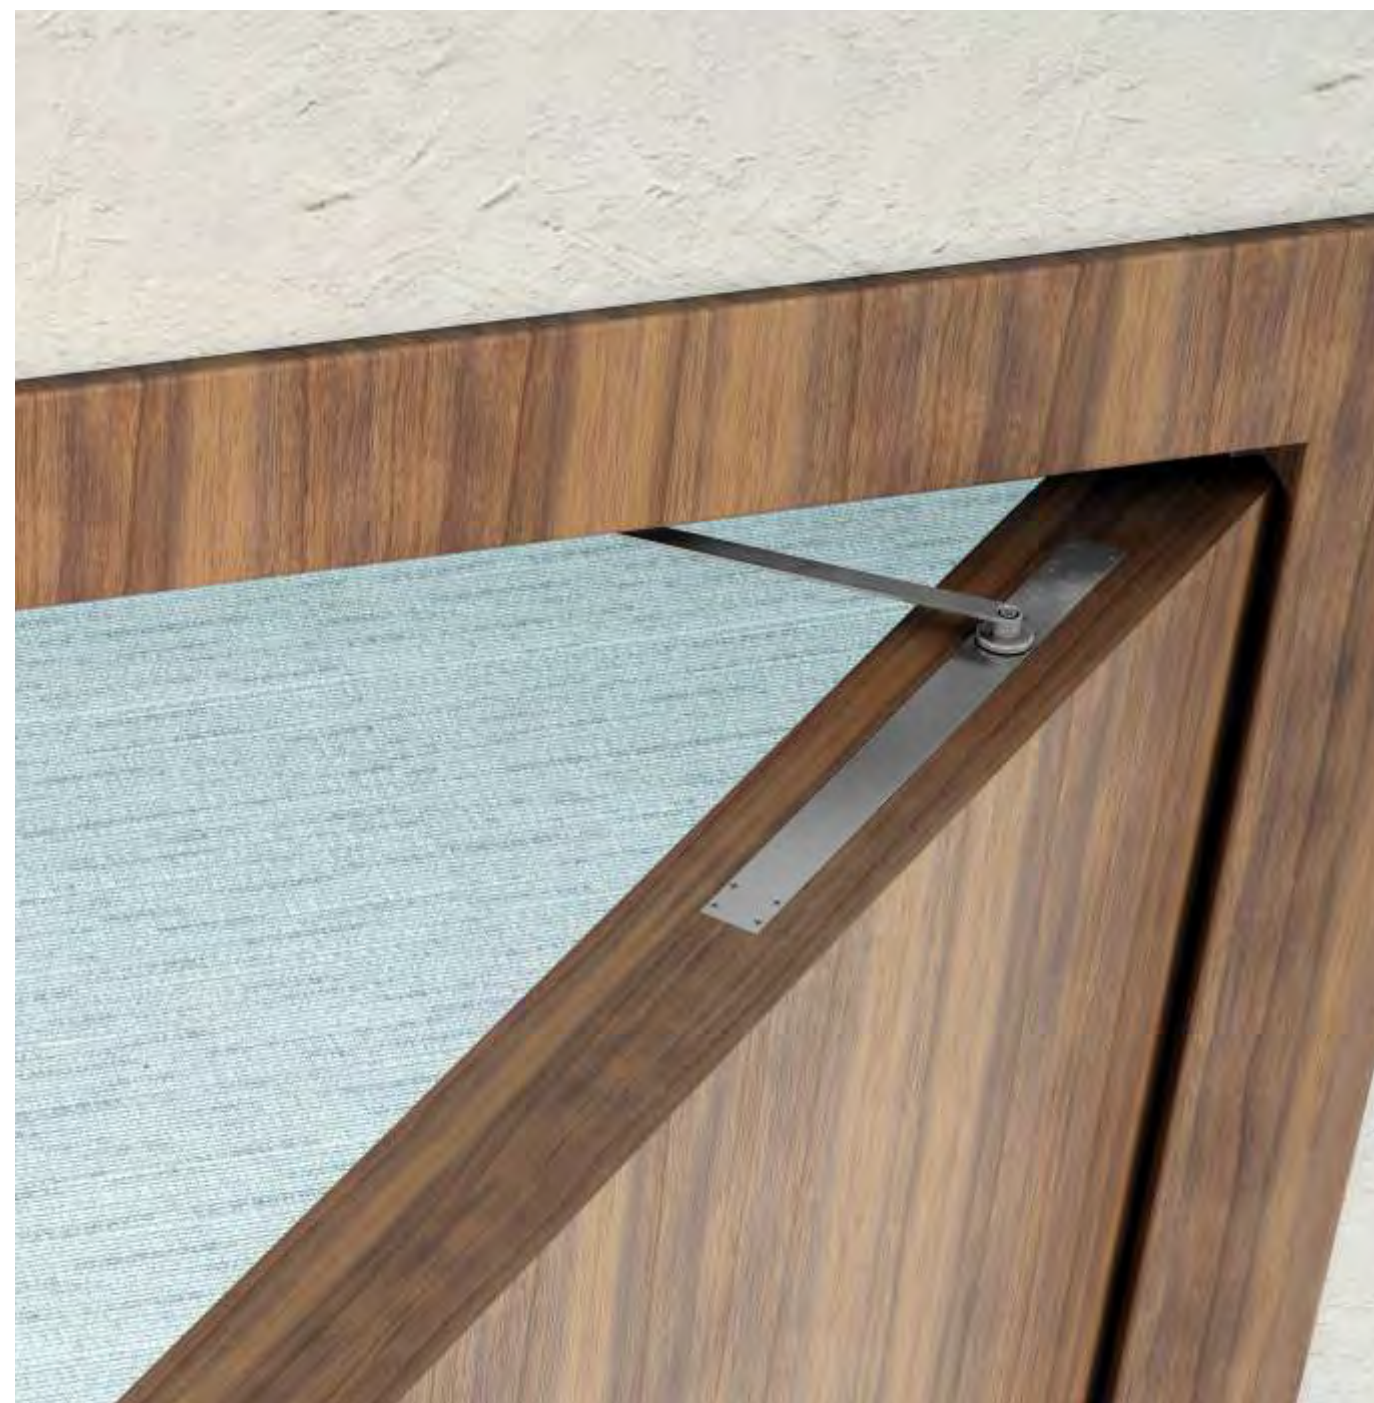

ITS 940 ₹18,500.00 PCS

ITS 960 (EN 2 - 4) Cam Action
80kg, Concealed Door Closer with Slide Rail & Hold Open, Max. door width 1100mm, Door Opening Angle 120°, Tested - 500,000 Cycles,
Finish - Silver

ITS 960 ₹21,500.00 PCS

ITS 990 (EN 3 - 6)
120kg, Concealed Door Closer with Slide Arm & Hold Open, Max. door width 1400mm, Door Opening Angle 120°, Tested - 500,000 Cycles
Finish - Silver

ITS 990 ₹25,300.00 PCS

ITS 3600
60kg, Concealed Door Closer with Slide Arm & Hold Open, Max. door width 950mm, Door Opening Angle 120°, Tested - 100,000 Cycles
Finish - Silver

ITS 3600 ₹5,500.00 PCS

ITS 3800 (EN 1 / 2 / 3)
60kg, Concealed Door Closer with Slide Arm & Hold Open, Max. door width 950mm, Door Opening Angle 120°, Tested - 500,000 Cycles
Finish - Silver

ITS 3800 ₹6,910.00 PCS

ITS 3870 (EN 2 - 5)
100kg, Concealed Door Closer with Slide Arm & Hold Open, Max. door width 1250mm, Door Opening Angle 120°, Tested - 500,000 Cycles
Finish - Silver

ITS 3870 ₹9,640.00 PCS

Accessories

Sliding Track with Hold Open Arm TS 180 / TS 280
Finish - Silver

TS ACC 001 ₹3,300.00 PCS

Standard Arm with Hold Open Arm for TS 880 / TS 980
Finish - Silver

TS ACC 002 ₹3,300.00 PCS

Standard Arm with Hold Open Arm for TS 280 / TS 180
Finish - Silver

TS ACC 003 ₹3,900.00 PCS

Door Closer

Hold Open Device For ITS 3800 / ITS 3870

TS ACC 004 ₹2,400.00 PCS

Hold Open Device For ITS 6600 / ITS 6900 / TS 7900

TS ACC 005 ₹3,300.00 PCS