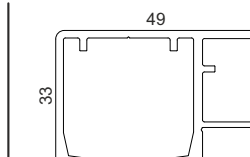

Size: 2000mm

ESH 8001 - FITTING	₹19,500.00	ESC 8001 - A	₹17,480.00	ESC 8001 - B	₹3,883.00	ESC 8001 - C	₹520.00