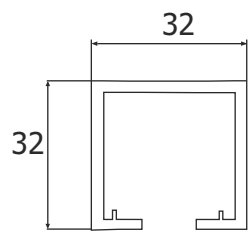

Sliding Solutions

Sliding Solutions

Alu. Profile for ESLD-045
Size-2440/3600mm
Finish-Alu PCS
ESC 037 (08) ₹3,700.00
ESC 037 (12) ₹5,260.00