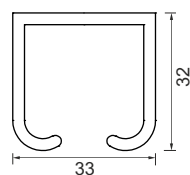

Alu. Profile for ESLD 013 / ESLD 014 / ESLD 015
Size-2400mm/3600mm / 4800mm,
Finish-Aluminium PCS
ESC 007 (08) ₹3,750.00
ESC 007 (12) ₹5,400.00
ESC 007 (16) ₹6,600.00