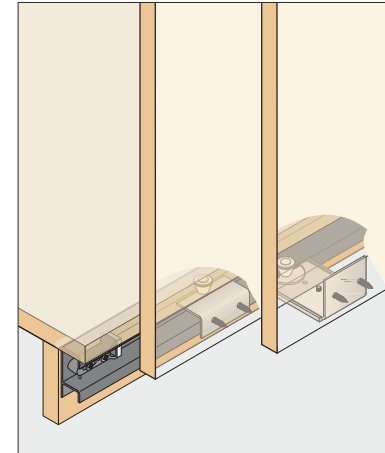

Sliding Solutions

ESLD - 061

Bottom Door Guide

Features :

- Bottom mounted track for nominal access.
- For 2/3 wooden doors.
- Material : Nylon roller with steel ball bearing.

Aluminium anodized single bottom track not drilled
Finish : Aluminium Anodized

Size : 3000mm

ESC 061 ALU (10)

PCS

₹ 2,800.00

ESLD - 061 2 Doors kit

SET

ESLD 061 ₹ 1,895.00

ESLD - 061 A 3 Doors kit

SET

ESLD 061 - A ₹ 2,735.00