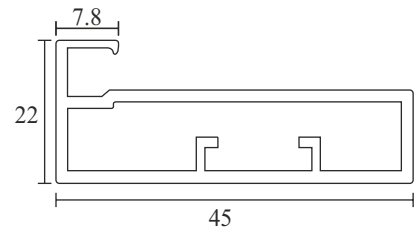

Aluminium Profiles

Aluminium Frame Profile
Finish- ALU MATT PCS
EAPS 1004 ALU MATT ₹2,950.00