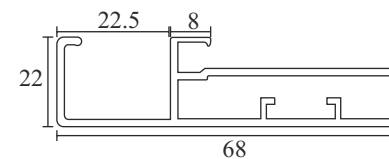

Aluminium Frame Profile with Handle Finish- ALU/SS	PCS
EAPS 012 - ALU	₹3,000.00
EAPS 012 - SS	₹5,000.00