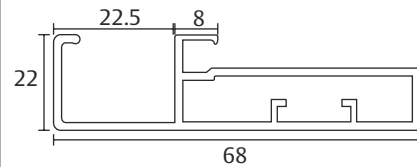

Aluminium Frame Profile with Handle
Finish- ALU/SS

EAPS 1012 - ALU	₹3,000.00
EAPS 1012 - SS	₹3,900.00