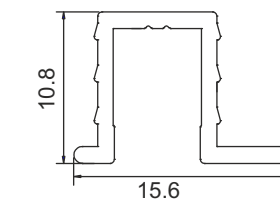

Alu. Profile for ESLD-002
Size-2440/3000mm
Finish-Alu

ESC 002 (08)	PCS	₹780.00
ESC 002 - ALU (10)		₹900.00