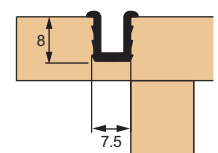

ESLD - 039 2 Doors kit

SET

ESLD 039 ₹ 165.00

PVC Single Track
Finish : PVC
Size : 3000mm

ESC 039 (10) ₹ 288.00

Sliding Solutions

ES LD - 053

Heavy Sliding Fitting for Wardrobe Door