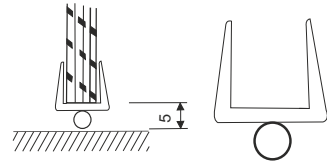

Shower Fitting

Glass to Floor / Wall For 8/10/12mm
Size-2200mm
Finish-Transparent

Product Code	Price (₹)
EGP 511 - 08	₹424.00
EGP 511 - 10	₹375.00
EGP 511 - 12	₹406.00