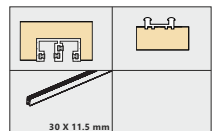

Aluminium anodized top track, bottom track and glass fixing profile. **SET**

EGSF 017 - 1200 SS	₹7,800.00
EGSF 017 - 1500 SS	₹8,400.00
EGSF 017 - 1800 SS	₹8,700.00