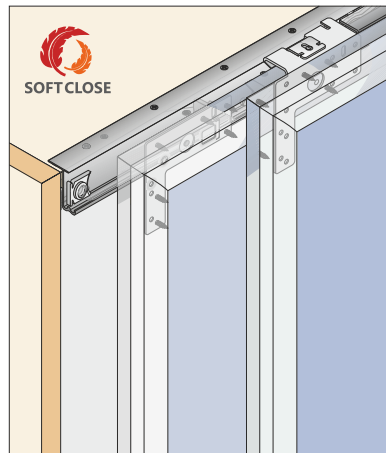

ESLD 058 SOFT ★

ESLD - 058 A - 3 Door Kit

SET

ESLD 058 - A ₹ 5,870.00

ESLD 058 - A SOFT ★

ESLD - 059

Alu Profile Sliding Fitting for Wardrobe

Features :