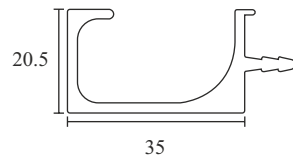

Aluminium Handle Profile
Finish- ALU MATT

EAPS 1106 - ALU MATT	₹1,000.00