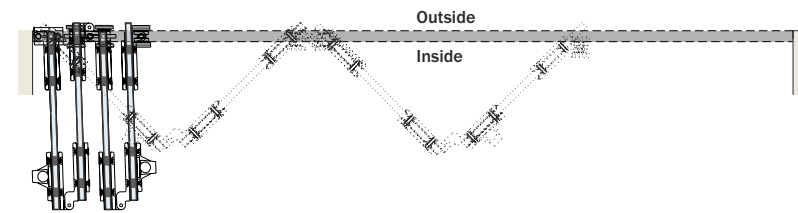

Glass Sliding Folding System - 102 P

Top & Bottom Pivot Finish-SSS SET	Glass to Glass Connected with Stopper Finish-SSS SET	Intermediate Roller with Guide Roller Finish-SSS SET	End Roller with Guide Roller Finish-SSS SET	Glass Sliding Folding Handle (Optional) Finish-SSS PCS
EGSLDF 102 P ₹15,260.00	EGSLDF 102 B ₹21,560.00	EGSLDF 102 C ₹34,600.00	EGSLDF 102 D ₹23,140.00	EGSLDF 102 E ₹7,790.00

Top Alu. Profile Size : 3600 / 4800mm Finish-ALU PCS	Bottom Alu. Profile Size : 3600 / 4800mm Finish-ALU PCS	Top Profile Seal for ESC-042 Finish-PVC MTR	Seal for Sliding Glass Doors, High Strength Transparent Adhesive Size : 1000mm Finish- Transparent MTR
ESC 042 (12) ₹11,100.00 ESC 042 (16) ₹13,370.00	ESC 043 (12) ₹6,000.00 ESC 043 (16) ₹8,520.00	ESEAL 013 ₹380.00	ESEAL 028 ₹1,740.00

Abbreviations - GH - Glass Height / TH - Total Height

Sliding Solutions

Glass Sliding Folding System - 102 H

Features :

- Advanced folding mechanism for up to 6 frameless glass panels.
- Glass folding system is designed for both interior and exterior applications.
- Panels are connected using a hinges system.
- Nylon wheels integrated bearing for silent and easy running.
- Integrated bolt lock for security.
- Maximum weight of door : 75kgs/Panel.