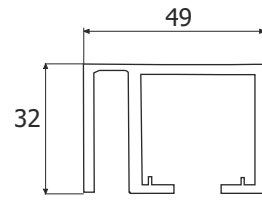

ALU. Profile for ESLD-049/050/019E/011E
Size-2400/3600mm,
Finish-Alu

ESC 037 A (08)	₹7,160.00
ESC 037 A (12)	₹9,720.00