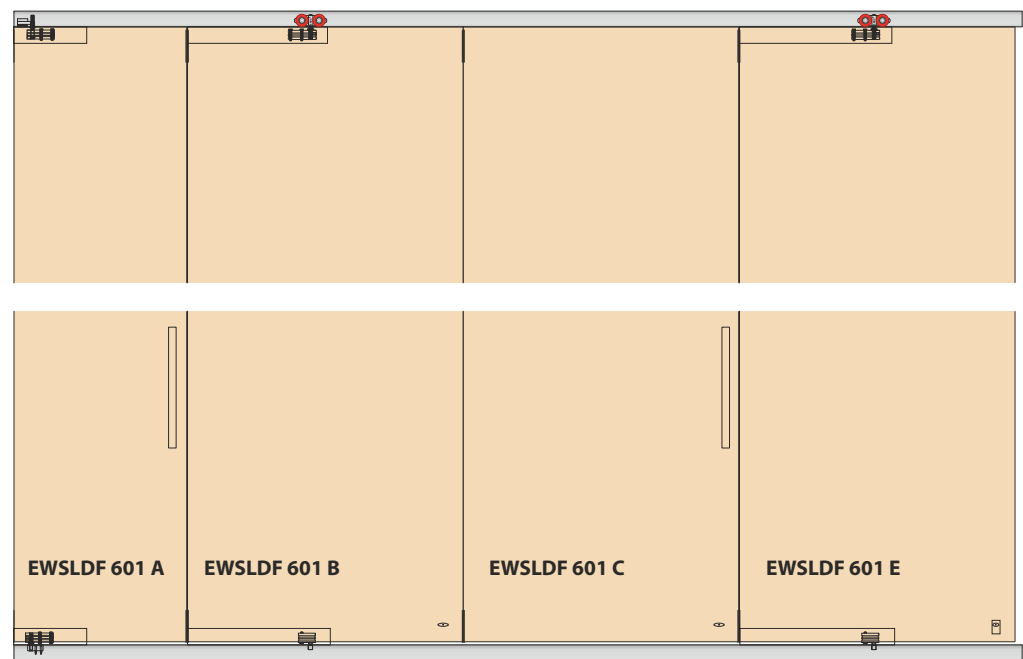

Sliding Solutions

Wooden Sliding Folding System - 601

Features :

- Wooden center sliding folding system for with or without bottom up to 6+1 wooden panels with bottom track.
- The same components are use Left or Right, Inwards or Outwards.
- Smooth and silent operation.
- All panels are connected using a hinges system.
- Maximum door weight : 80kgs/Panel