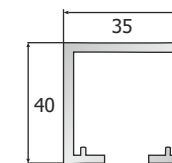

Aluminium anodized single top track non-drilled

- Finish : Aluminium anodized.
- Size : 2440 mm / 3600 mm.

ESC 038 (08)	₹4,500.00

ESC 038 (12)	₹7,600.00

Ordering Information - for ESLDF - 084

Product code	Esldf 084 - 2	Esldf 084 - 3	Esldf 084 - 4	Esldf 084 - A	Esc 038
Quantity for 2 door	1 Set	-	-	-	as per req.
Quantity for 3 door	-	1 Set	-	-	as per req.
Quantity for 4 door	-	-	1 Set	-	as per req.
Quantity for 2+2 door	2 Set	-	-	1 Set	as per req.