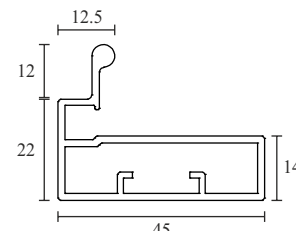

Aluminium Frame Profile with Handle
Finish- ALU PCS
EAPS 107 - ALU ₹2,620.00