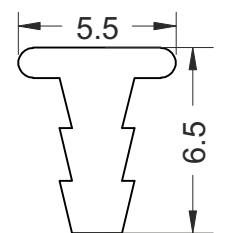

Aluminium Inlay Profile
Finish- ALU/SS PCS
Size- 2000mm
EAPS 098 - ALU ₹422.00
EAPS 098 - SS ₹710.00