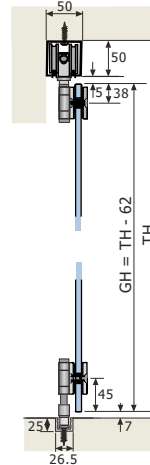

Calculation of Glass weight

Thickness of glass	Approx weight per sq.ft
6mm	1.40kg
8mm	1.85kg
10mm	2.35kg
12mm	2.95kg