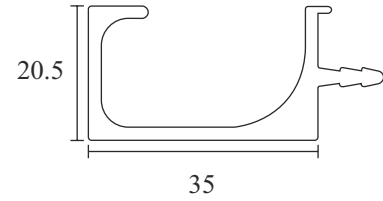

Aluminium Handle Profile
Finish- ALU MATT PCS
EAPS 1006 ALU MATT ₹2,250.00