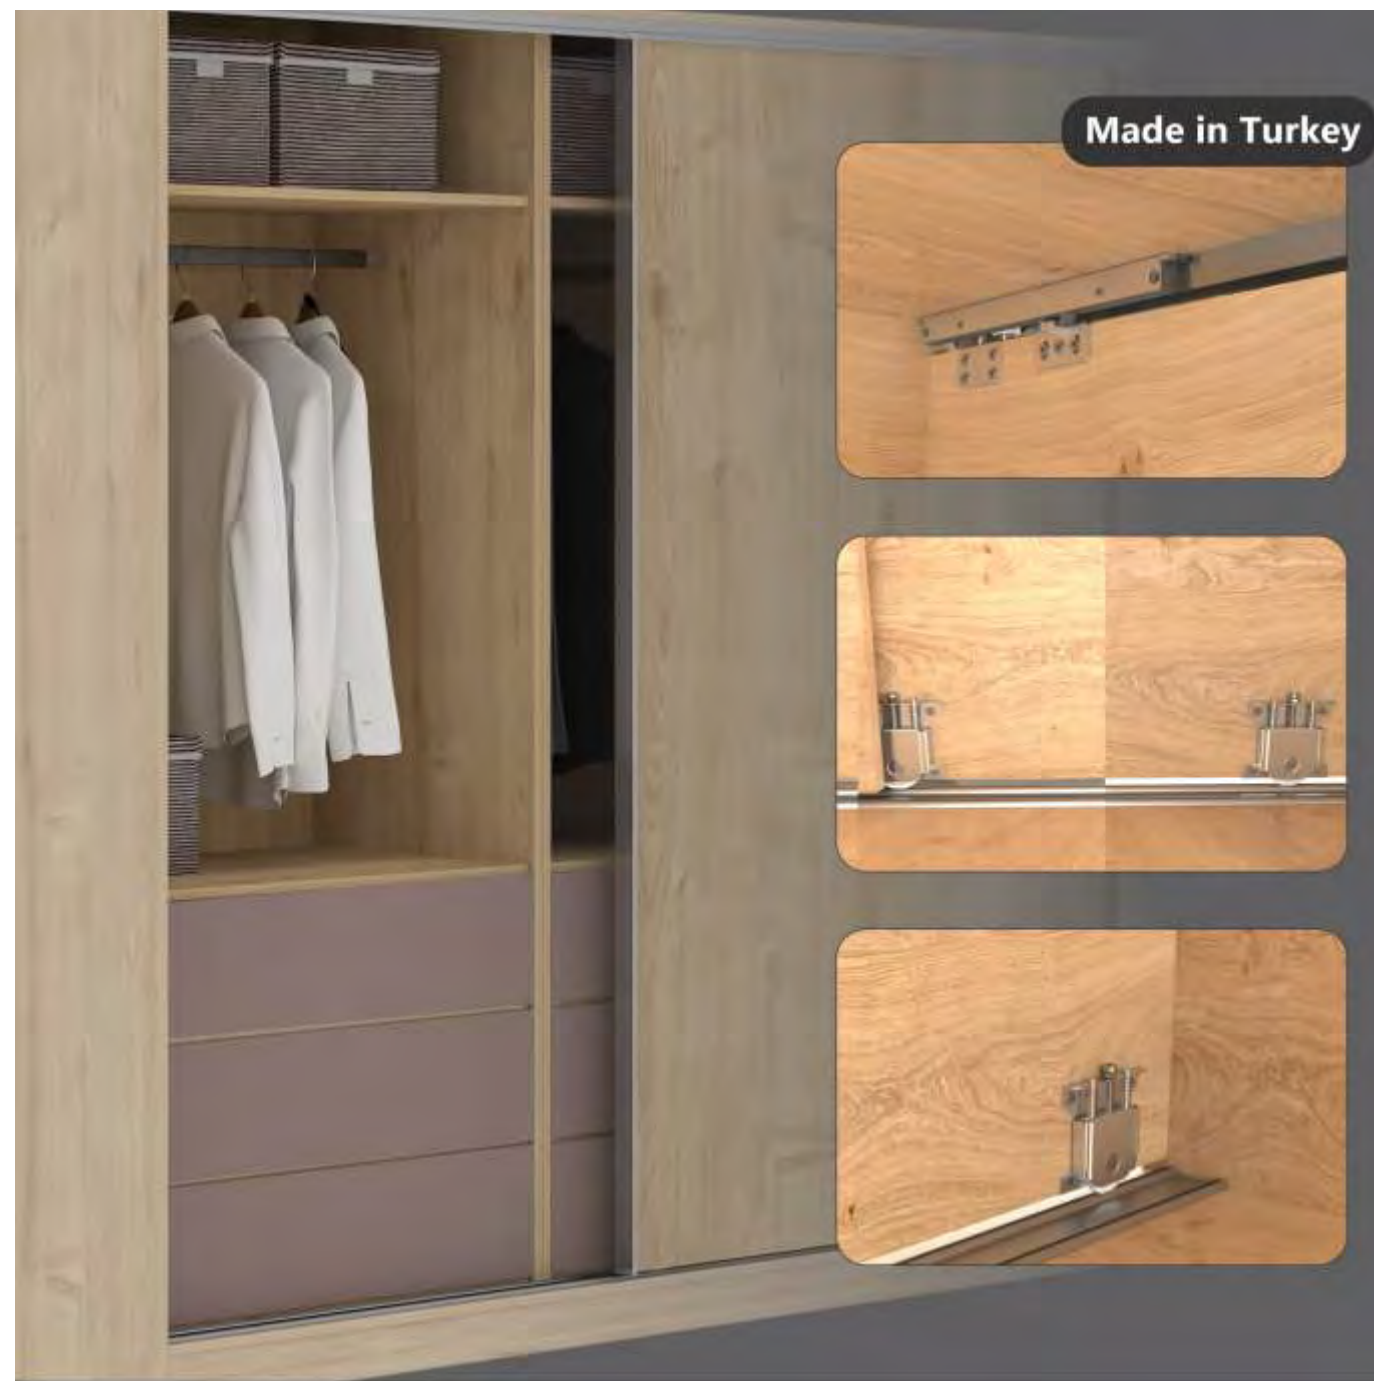

Wardrobe Sliding Solutions

Wardrobe Sliding Fitting - Super Series

Soft Close for ESLD - 101 SET

ESOFT 101 ₹1,400.00

Wooden Sliding Fittings for Wardrobe (80kgs/panel)
Finish-Aluminium
2 Door Kit SET

ESLD 101 ₹2,260.00