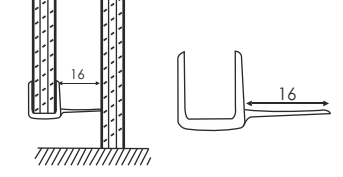

PVC Profile for Over lay Sliding For 8/10/12mm
Size-2200mm
Finish-Transparent

Product Code	Price (₹)
EGP 514 - 08	₹350.00
EGP 514 - 10	₹350.00
EGP 514 - 12	₹350.00