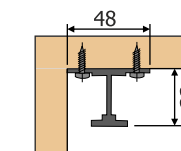

Aluminium anodized single top track
Finish : Aluminium Anodized
Size : 3000 / 3600 / 4800mm PCS

ESC 033 (10) ₹ 6,250.00

Sliding Solutions

Efront Door Slide

Wooden Telescopic

ESLDF - 084 - 2 / 2+2 / 3 / 4

Wooden Telescopic system for 2 doors, 2+2 doors, 3 doors & 4 doors