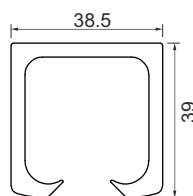

Alu. Profile for ESLD-016 A
Size-3600/4800mm
Finish-Alu PCS
ESC 016 (12) ₹8,800.00
ESC 016 (16) ₹14,000.00