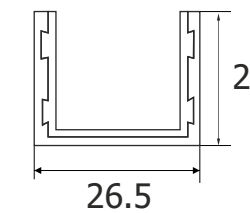

Alu. Profile for ESLD-035
Bottom Profile for Sliding Folding
Size-3600/4800mm
Finish-Alu PCS
ESC 043 (12) ₹6,000.00
ESC 043 (16) ₹8,520.00

Wooden Sliding Fitting - Synchro