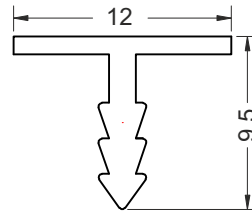

Aluminium Inlay Profile
Finish- ALU/SS
Size- 2000mm

EAPS 101 - SS	₹788.00