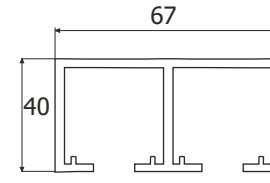

ALU. Profile Top Track for ESLD-051/052
011F/019F
Size-3600mm,
Finish-Alu

ESC 038 B (12)	₹19,000.00