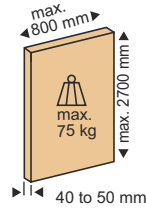

Features :

- Advanced folding mechanism for up to 6 wooden panels.
- Wooden folding system is designed for both interior and exterior applications.
- Panels are connected using a hinges system.
- Nylon wheels integrated bearing for silent and easy running.
- Maximum door weight : 75kgs/Panel