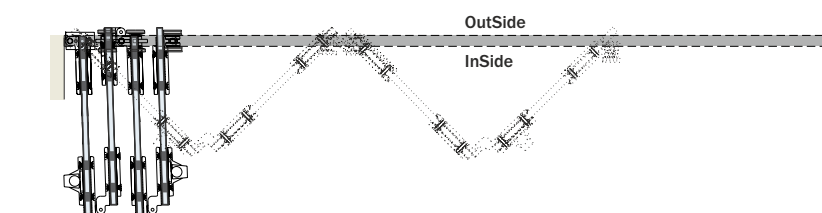

Calculation of Glass weight

Thickness of glass	Approx weight per sq.ft
6mm	1.40kg
8mm	1.85kg
10mm	2.35kg
12mm	2.95kg

Sliding Solutions

Glass Sliding Folding System - 103 H

Features :

- Advanced folding mechanism for up to 6 frameless glass panels.
- Glass folding system is designed for both interior and exterior applications.
- Panels are connected using a hinges system.
- Nylon wheels integrated bearing for silent and easy running.
- Integrated bolt lock for security.
- Maximum weight of door : 75kgs/Panel.