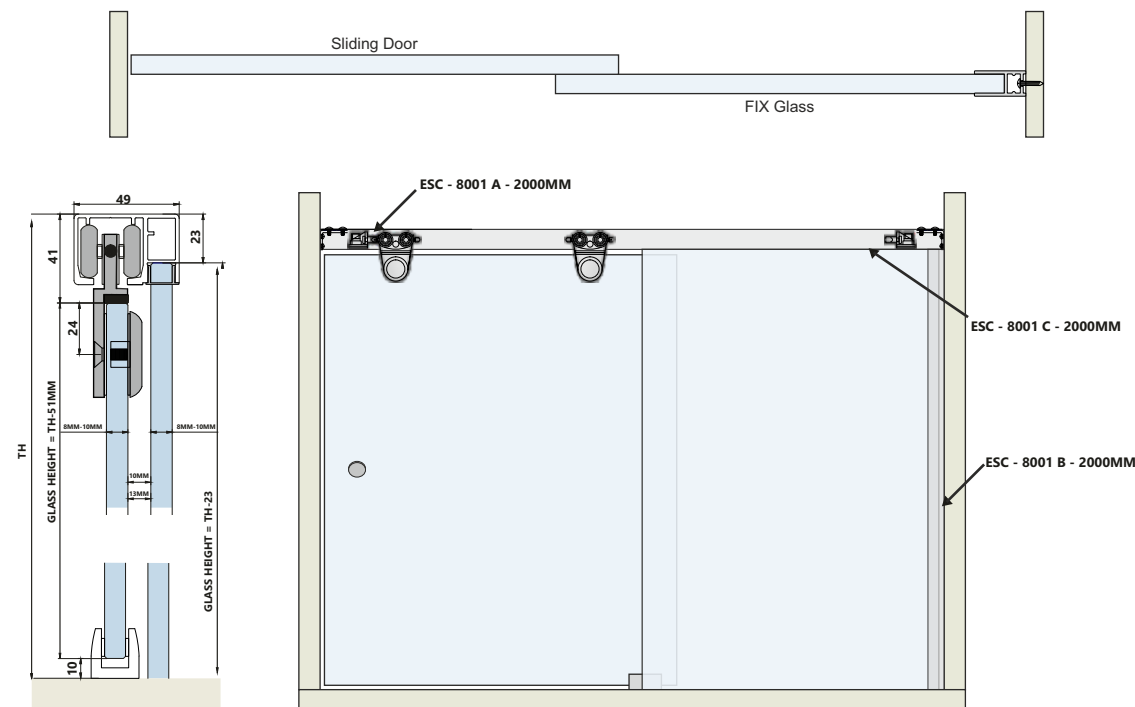

ESH - 7001 - 180° Shower Sliding - Full Set - 2 MTR Combo Price ₹24,680.00				
PRODUCT CODE	DESCRIPTION	QTY	MRP	TOTAL
ESH 7001	Sliding Roller	2 PCS	₹4,850.00	₹9,700.00
ESH 7002	Wall Socket for Track	2 PCS	₹4,170.00	₹8,340.00
ESH 7004	Door Stopper	2 PCS	₹3,300.00	₹6,600.00
ESH 7005	Floor Guide	1 PCS	₹5,300.00	₹5,300.00
ESH 7006	Track Holder	2 PCS	₹3,450.00	₹6,900.00
ESH 7008	Rectangular Track 2000mm	1 PCS	₹10,200.00	₹10,200.00
			Total	₹47,040.00

Shower Sliding Fitting

ESH - 8001 ELITE Shower Sliding Systems

Features :

- For Straight Glass Shower Sliding Door.
- For Glass Thickness 8mm to 10mm
- Trouble Free operation
- Standard duty ball bearing for rollers/clamp
- Finish : CP/Chrome
- Maximum Height : 8mm Glass 2400mm / 10mm Glass 2100mm
- Maximum Door Width : 8mm Glass 1000mm / 10mm Glass 750mm
- Maximum glass weight : 80kgs/Panel.