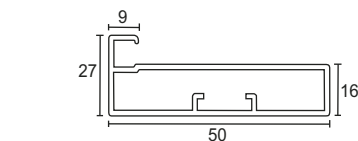

Aluminium Frame Profile For 8mm Glass Finish- ALU/SS	PCS
EAPS 043 - ALU	₹2,070.00
EAPS 043 - SS	₹2,520.00