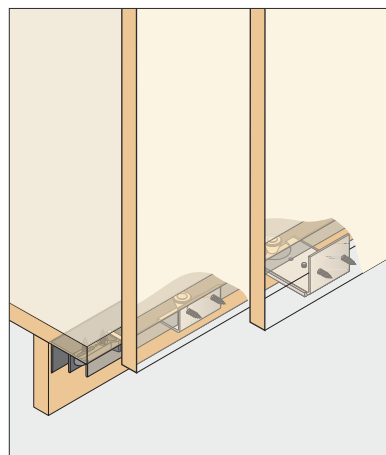

ESLD - 060

Bottom Door Guide

Features :

- Bottom door guide for bases.
- For 2/3 wooden doors.
- Material : Nylon roller with steel ball bearing.

Aluminium anodized single bottom track not drilled
Finish : Aluminium Anodized

Size : 3000mm

ESC 060 ALU (10)

PCS

₹ 2,205.00

ESLD - 060 2 Doors kit

SET

ESLD 060 ₹ 2,000.00

ESLD - 060 A 3 Doors kit

SET

ESLD 060 - A ₹ 2,420.00