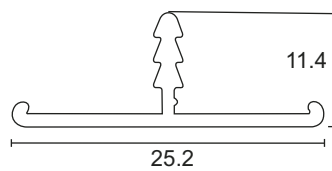

Aluminium Edge Profile
Finish- ALU/SS PCS
EAPS 073 - ALU ₹ 735.00
EAPS 073 - SS ₹ 1,044.00