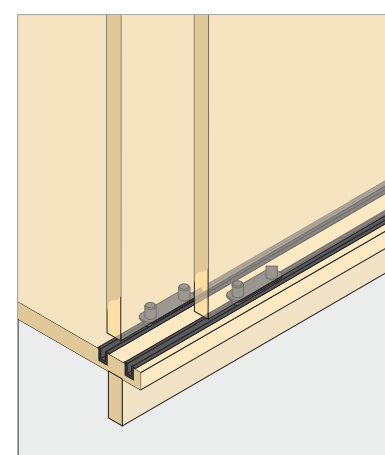

ESLD - 039

Bottom Door Guide

Features :

- Bottom mounted track for inset access.
- Bottom door guide for inset door.
- With running guide.
- For 2 wooden doors.
- Material : Plastic.

ESLD - 039 2 Doors kit

SET

ESLD 039 ₹ 165.00

PVC Single Track
Finish : PVC
Size : 3000mm

ESC 039 (10) ₹ 288.00