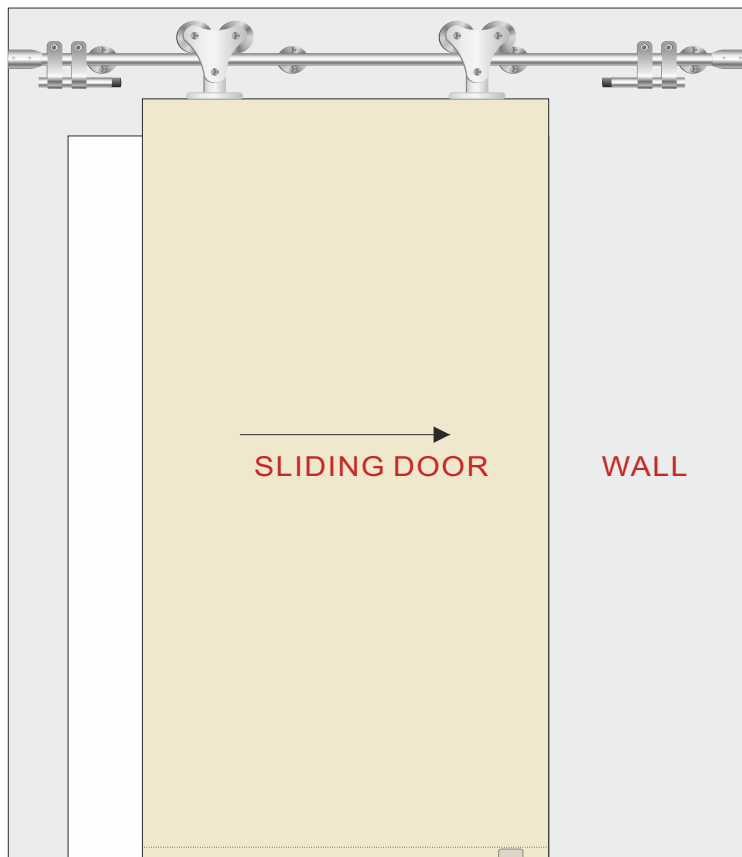

Swift Wooden Sliding Fitting

SGSF - 046 Swift Wooden Sliding Fitting

SGSF 046 ₹14,600.00

SGSF 059 ₹2,559.00

Clamp Fixing for Wall to Rod for Swift Rod-001
Finish- SSS PCS

SGSF 013 A ₹2,720.00

Wall Socket for Rod Swift Rod-001 Wall to Track
Finish- SSS/CP PCS

SGSF 008 - A ₹2,200.00

Swift Rd 001 - 1000 MM	₹1,950.00
Swift Rd 001 - 1500 MM	₹4,500.00
Swift Rd 001 - 2	₹4,800.00
Swift Rd 001 - 2.5	₹5,550.00
Swift Rd 001 - 3	₹5,900.00
Swift Rd 001 - 3.6	₹8,700.00

Swift Rod 001 - Ø25

ESLD 035 ₹695.00

ESC 043 (12) ₹6,000.00

SGSF - 045 - Full Set				₹60,938.00
PRODUCT CODE	DESCRIPTION	QTY	M.R.P	TOTAL
SGSF 046	Sliding Roller	2 PCS	₹14,600.00	₹29,200.00
SGSF 059	Door Stopper	2 PCS	₹2,559.00	₹5,118.00
SGSF 013 A	Fixing Bracket for Sliding tarck into wall	6 PCS	₹2,720.00	₹16,320.00
SGSF 008 A	End Bracket for Wall	2 PCS	₹2,200.00	₹4,400.00
Swift Rod - 001 - 3	Swift Rod	1 PCS	₹5,900.00	₹5,900.00
			Total	₹60,938.00