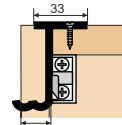

Sliding Solutions

Showcase / Cabinet Sliding Fitting

ESLD - 058

Wooden Sliding Fitting for Wardrobe Door

Features :

- Overlay sliding door system.
- With running gear for concealed fixing.
- For 2 or 3 wooden doors.
- Material : Nylon roller with steel ball bearing.
- Maximum door weight : 50 kgs/Panel.