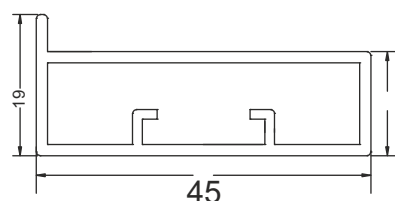

Aluminium Frame Profile Finish- ALU/SS	PCS
EAPS 105 - ALU	₹2,950.00
EAPS 105 - SS	₹10,500.00