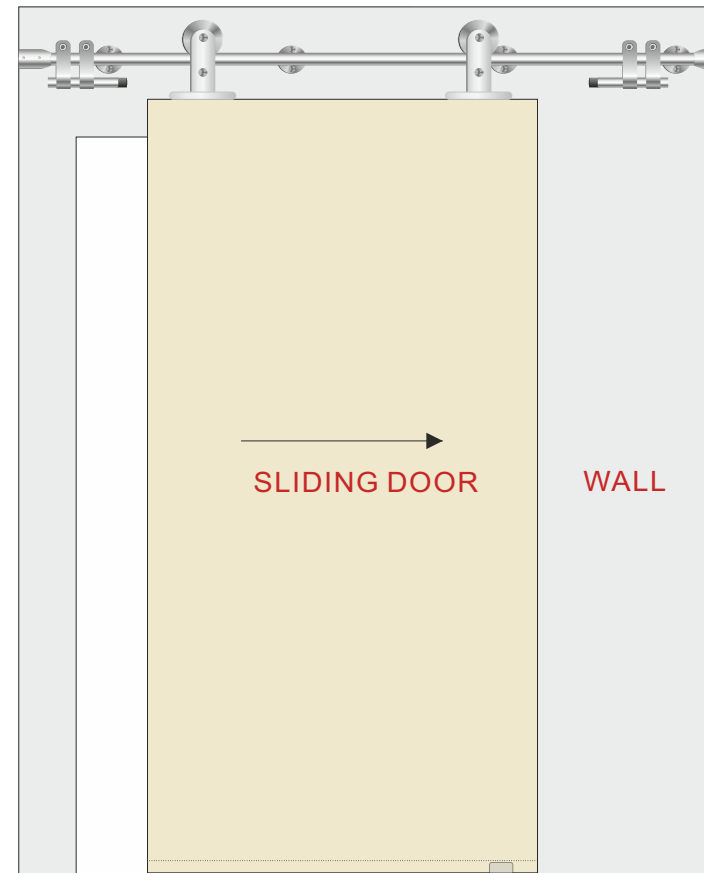

Swift Wooden Sliding Fitting

SGSF - 045 Swift Wooden Sliding Fitting

Clamp Fixing for Wall to Rod for Swift Rod-001
Finish- SSS PCS
SGSF 013 A ₹2,720.00

Wall Socket for Rod Swift Rod-001 Wall to Track
Finish- SSS PCS
SGSF 008 - A ₹2,200.00

Swift Rd 001 - 1000 MM	₹1,950.00
Swift Rd 001 - 1500 MM	₹4,500.00
Swift Rd 001 - 2	₹4,800.00
Swift Rd 001 - 2.5	₹5,550.00
Swift Rd 001 - 3	₹5,900.00
Swift Rd 001 - 3.6	₹8,700.00

Swift Rod 001 - Ø25	

SGSF - 045 - Full Set				₹52,938.00
PRODUCT CODE	DESCRIPTION	QTY	M.R.P	TOTAL
SGSF 045	Sliding Roller	2 PCS	₹10,600.00	₹21,200.00
SGSF 059	Door Stopper	2 PCS	₹2,559.00	₹5,118.00
SGSF 013 A	Fixing Bracket for Sliding tarck into wall	6 PCS	₹2,720.00	₹16,320.00
SGSF 008 A	End Bracket for Wall	2 PCS	₹2,200.00	₹4,400.00
Swift Rod 001 - 3.6	Swift Rod	1 PCS	₹5,900.00	₹5,900.00
			Total	₹52,938.00