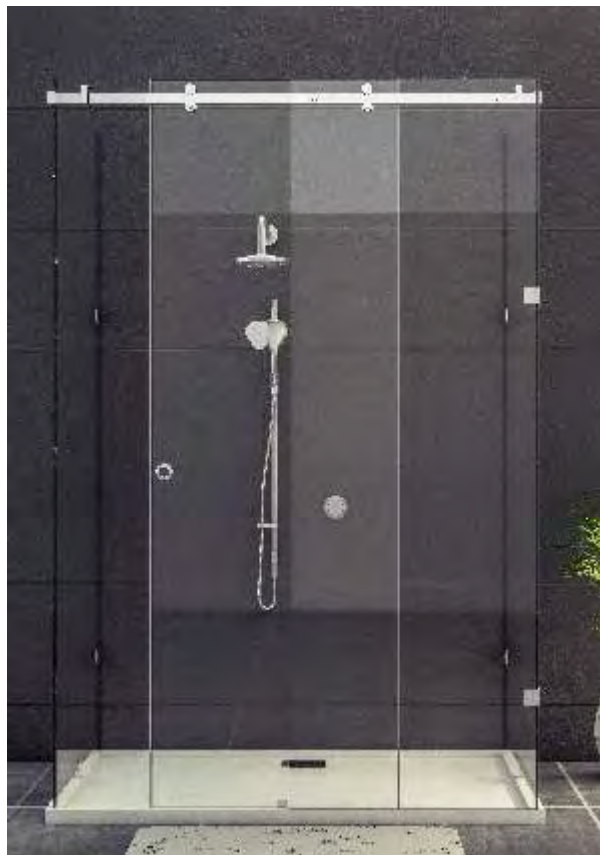

Shower Screen Fixing brackets for Floor
/ Wall to Glass For 10mm to 12mm
Finish-RG PCS
ESH 401 RG ₹1,785.00

Shower Screen Fixing brackets for Floor
/ Wall to Glass For 10mm to 12mm
Finish-RG PCS
ESH 402 RG ₹1,884.00

Size-2000mm
Finish-RG PCS
Swift Rod - 002 - 2 RG ₹6,630.00

Shower Sliding Fitting

ESH - 7001 Shower Sliding Fitting 180° (SUS 304)

 <p>Shower Glass Sliding Roller for 8mm to 10mm Finish- SSS PCS</p> <p>ESH 7001 ₹4,850.00</p>	 <p>Wall Socket for Track Finish- SSS PCS</p> <p>ESH 7002 ₹4,170.00</p>
 <p>Plate Type Wall Socket for Track Finish- SSS PCS</p> <p>ESH 7003 ₹5,990.00</p>	 <p>Door Stopper Finish- SSS PCS</p> <p>ESH 7004 ₹3,300.00</p>