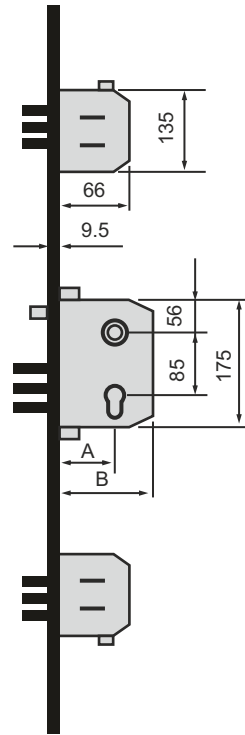

Mortise Locks

Mortise Locks

EMB FR 7255 ₹2,250.00 PCS

EMB FR 8560 ₹1,900.00 PCS

EMB 3070 SS ₹3,300.00 PCS

EMB 3050 SS ₹1,650.00 PCS

EMB 245 SS (SB) ₹1,100.00 PCS

EMB 260 SS (SB) ₹1,300.00 PCS

EMB 145 SS ₹900.00 PCS

EMB 160 SS ₹1,200.00 PCS

EMB 225 SS ₹1,200.00 PCS

EMB 230 SS ₹2,400.00 PCS

EMB 560 SS ₹1,390.00 PCS

Main Door Lock High Security
Finish-SSS

EMB 6060 SS ₹13,500.00 PCS

Cylinders

Cylinders

ECY 1060 SS	₹980.00
ECY 1070 SS	₹1,050.00
ECY 1080 SS	₹1,025.00

ECY 001

ECY 2060 SS	₹880.00
ECY 2070 SS	₹1,170.00
ECY 2080 SS	₹1,170.00

ECY 002

ECY 4060 SS	₹1,150.00
ECY 4070 SS	₹1,320.00
ECY 4080 SS	₹1,640.00

ECY 004

ECY 3060 SS	₹1,200.00
ECY 3070 SS	₹1,350.00
ECY 3080 SS	₹1,492.00
ECY 3090 SS	₹1,800.00
ECY 3100 SS	₹2,260.00
ECY 3110 SS	₹2,880.00
ECY 3120 SS	₹3,080.00

ECY 003

ECY 5060 SS	₹950.00
ECY 5070 SS	₹990.00
ECY 5080 SS	₹1,100.00
ECY 5090 SS	₹1,485.00

ECY 005

ECY 6060 SS	₹750.00
ECY 6070 SS	₹800.00
ECY 6080 SS	₹950.00
ECY 6090 SS	₹1,580.00

ECY 006