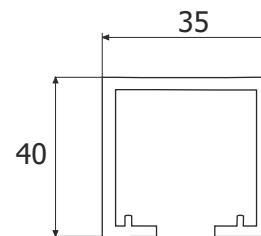

Alu. Profile for ESLD 046 H
Size-2440/3600mm
Finish-Alu PCS
ESC 038 (08) ₹4,500.00
ESC 038 (12) ₹7,600.00