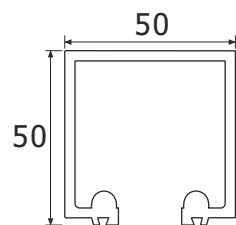

Alu. Profile for ESLD-008
Size-3600/4800mm
Finish-Alu PCS
ESC 042 (12) ₹11,100.00
ESC 042 (16) ₹13,370.00