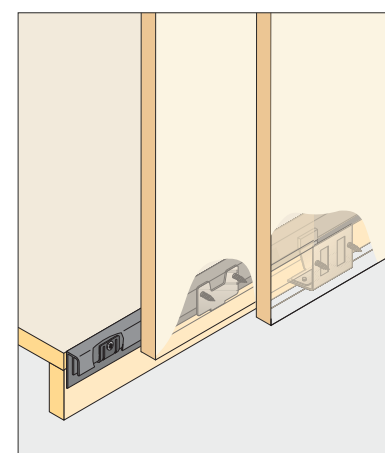

ESLD - 062

Bottom Door Guide

Features :

- Bottom mounted track for flush access.
- For 2/3 wooden doors.
- Material : Nylon roller with steel ball bearing.

Aluminium anodized single bottom track not drilled
Finish : Aluminium Anodized

Size : 3000mm

ESC 062 ALU (10)

PCS

₹ 1,646.00

ESLD - 062 2 Doors kit

SET

ESLD 062 ₹ 2,315.00

ESLD - 062 A 3 Doors kit

SET

ESLD 062 - A ₹ 1,646.00