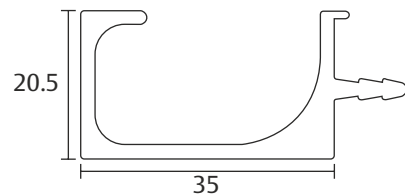

Aluminium Handle Profile
Finish- ALU/SS

EAPS 1006 - ALU	₹2,400.00
EAPS 1006 - SS	₹3,450.00