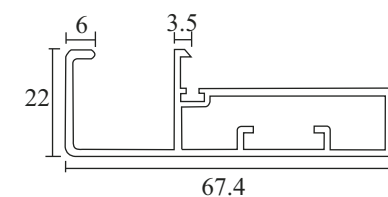

Aluminium Frame Profile with Handle Finish- ALU/SS	PCS
EAPS 039 - ALU	₹3,200.00
EAPS 039 - SS	₹6,600.00