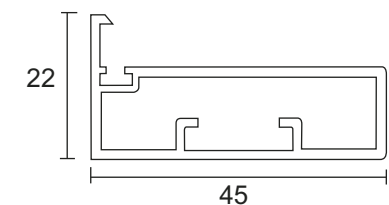

Aluminium Frame Profile Finish- ALU/SS	PCS
EAPS 038 - ALU	₹2,400.00
EAPS 038 - SS	₹4,050.00