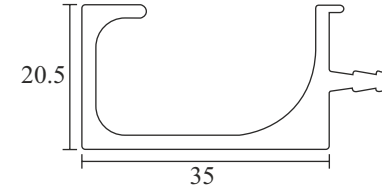

Aluminium Handle Profile
Finish- ALU/CP/SS PCS
EAPS 006 - ALU ₹3,200.00
EAPS 006 - SS ₹3,900.00