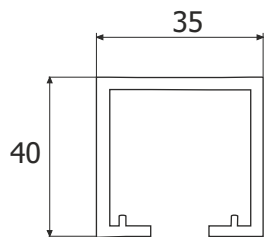

Alu. Profile for ESLD-046
Size-2440/3600mm
Finish-Alu PCS
ESC 038 (08) ₹4,500.00
ESC 038 (12) ₹7,600.00