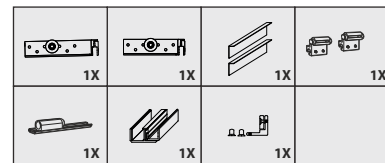

ESLDF - 081 - C - 90Kgs
Set of 1 Right Door

ESLDF 081 C	₹16,300.00