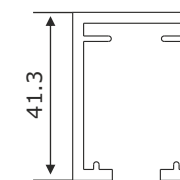

Sliding Handle (Finger Pull)
For 8mm to 12mm
Finish-SSS

EHSL 023 ₹4,500.00 SET

Soft Close Sliding Solutions

SOFT CLOSE

Wooden Sliding Fitting
Weight Capacity-70kgs/panel

ESLD 045 SD Single way Damping ₹17,900.00 SET
ESLD 045 DD Double way Damping ₹23,200.00 SET