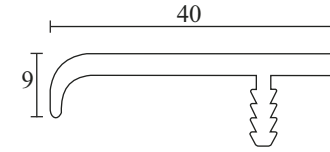

Aluminium Profiles

Aluminium Edge Profile
Finish- ALU/SS PCS
EAPS 068 - ALU ₹1,400.00
EAPS 068 - SS ₹2,000.00