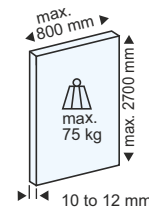

Sliding Solutions

Glass Sliding Folding System - 103 P With Center Hinge

Features :

- Advanced folding mechanism for up to 6 frameless glass panels.
- Glass folding system is designed for both interior and exterior applications.
- Panels are connected using a hinges system.
- Nylon wheels integrated bearing for silent and easy running.
- Integrated bolt lock for security.
- Maximum weight of door : 75kgs/Panel.

Calculation of Glass weight

Thickness of glass	Approx weight per sq.ft
6mm	1.40kg
8mm	1.85kg
10mm	2.35kg
12mm	2.95kg

Sliding Solutions

Glass Sliding Folding System - 103 H

Features :

- Advanced folding mechanism for up to 6 frameless glass panels.
- Glass folding system is designed for both interior and exterior applications.
- Panels are connected using a hinges system.
- Nylon wheels integrated bearing for silent and easy running.
- Integrated bolt lock for security.
- Maximum weight of door : 75kgs/Panel.