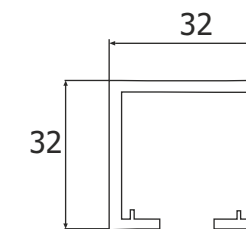

Alu. Profile for ESLD 045 H
Size-2440/3600mm
Finish-Alu PCS
ESC 037 (08) ₹3,700.00
ESC 037 (12) ₹5,260.00