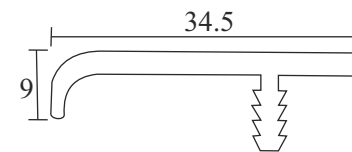

Aluminium Handle Profile
Finish- ALU/SS PCS
EAPS 035 - ALU ₹2,100.00
EAPS 035 - SS ₹2,400.00