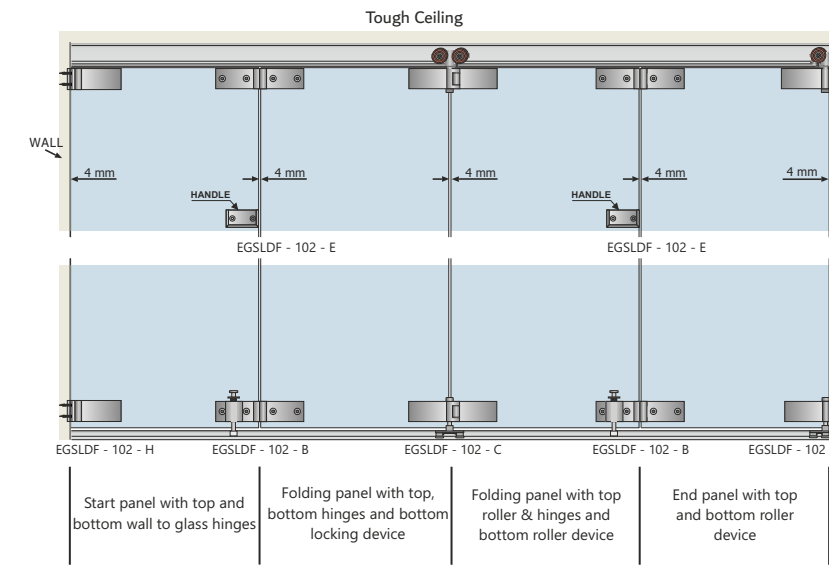

Abbreviations - GH - Glass Height / TH - Total Height

Sliding Solutions

Glass Sliding Folding System - 102 H

Features :

- Advanced folding mechanism for up to 6 frameless glass panels.
- Glass folding system is designed for both interior and exterior applications.
- Panels are connected using a hinges system.
- Nylon wheels integrated bearing for silent and easy running.
- Integrated bolt lock for security.
- Maximum weight of door : 75kgs/Panel.