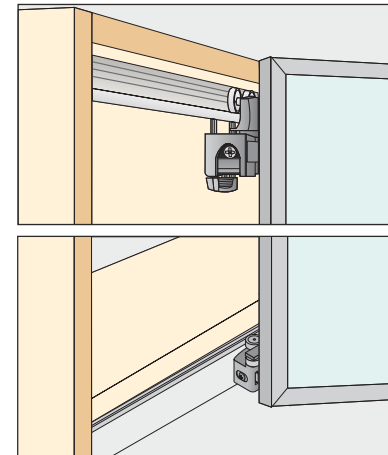

ESC 056 - ALU (6.5) ₹ 1,445.00

Sliding Solutions

ES LD - 057

Wooden Sliding Folding for Wardrobe Door

Features :

- Overlay sliding folding door system.
- With bottom track.
- With running gear for concealed fixing.
- For 2 Aluminium frame doors.
- Material : Nickel-plated steel with grey plastic.
- Maximum glass weight : 20 kgs/Panel.