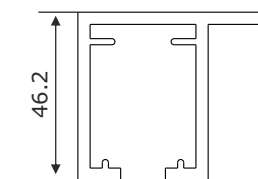

ALU. Profile
Size-3600mm,
Finish-Aluminium

ESC 038 AS (12) ₹12,000.00 SET