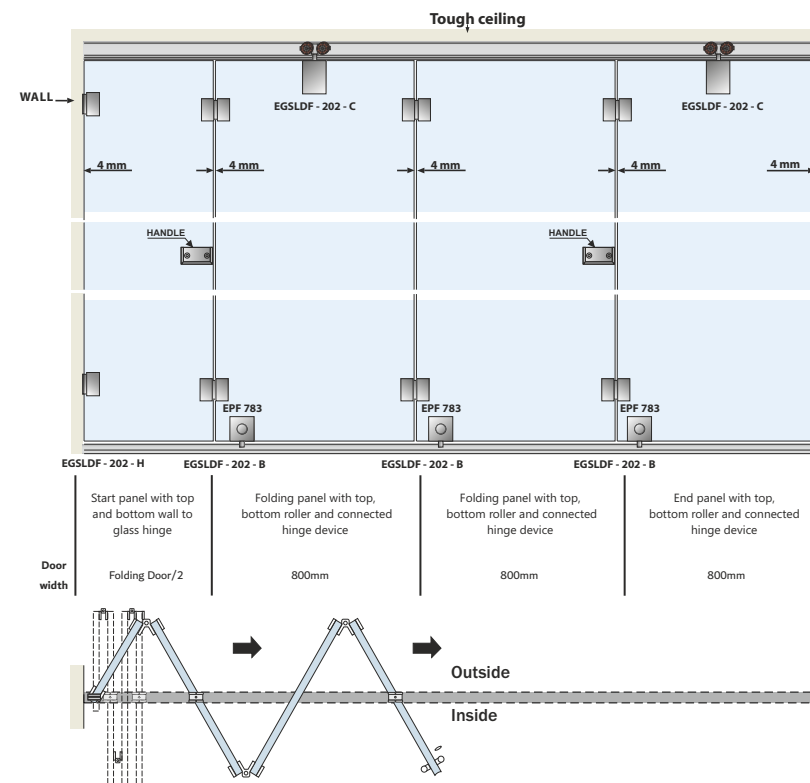

Glass Center Folding System - 202 H (Without Bottom Track)

Wall to Glass Connected Hinge Finish-SSS PCS	Glass to Glass Connected Hinge Finish-SSS PCS	Intermediate Hanger Roller Finish-SSS PCS	Turn Knob Lock for 8mm to 12mm Finish-SSS PCS
EGSLDF 202 H ₹ 10,300.00	EGSLDF 202 B ₹ 14,400.00	EGSLDF 202 C ₹ 17,800.00	EPF 783 ₹ 7,060.00

Top Track Finish-ALU Size-3600/4800mm PCS	Top Track Seal for ESC-042 Finish-PVC MTR	Glass Sliding Folding Handle (Optional) Finish-SSS PCS	Seal for Sliding Glass Doors, High Strength Transparent Adhesive Size : 1000mm Finish- Transparent MTR
ESC 042 (12) ₹ 11,100.00 ESC 042 (16) ₹ 13,370.00	ESEAL 013 ₹ 380.00	EGSLDF 102 E ₹ 7,790.00	ESEAL 028 ₹ 1,740.00

Abbreviations - GH - Glass Height / TH - Total Height