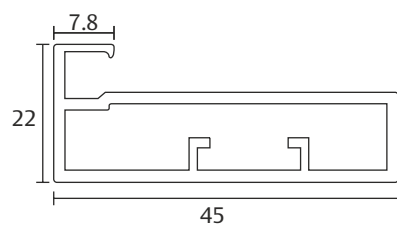

Aluminium Frame Profile
Finish- ALU/SS

EAPS 1004 - ALU	₹2,900.00
EAPS 1004 - SS	₹3,750.00