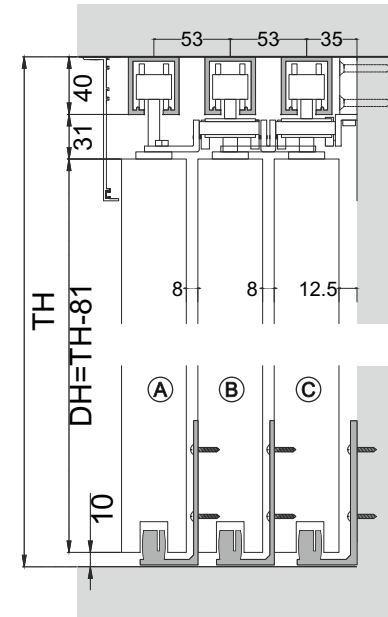

ESLDF 084 / 3
Telescopic 3 - panels slide

2X	2X	1X	3X
6X	3X	1X	2X

Complete set with Roller, Guide, Pully, Tuth belt & Conncing Part (without bottom guide) SET

ESLDF 084 - 3	₹75,080.00