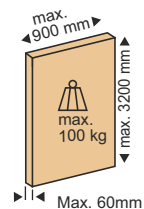

Sliding Solutions

Advance Wooden Sliding Folding System - 801

Features :

- Advance Wooden center sliding folding system for with or without bottom up to 6+1 wooden panels with bottom track.
- The same components are use Left or Right, Inwards or Outwards.
- Smooth and silent operation.
- All panels are connected using a hinges system.
- Maximum door weight : 100kgs/Panel
- Maximum door height : 3200mm

end door leaf, with top pivot and bottom pivot . | Sliding door with top roller and bottom bolt | Sliding door with top and bottom bolt | Sliding door with top roller and bottom locking device

Sliding Solutions

Wooden Center Sliding Folding System - 801

Complete set with pivot (with bottom track) Finish-SSS SET EWSLDF 801 A ₹23,000.00	Complete set with roller (with bottom track) Finish-SSS SET EWSLDF 801 B ₹47,500.00	Complete set with hinge & bolt (with bottom track) Finish-SSS SET EWSLDF 801 C ₹11,300.00	Complete set with hinge & lock (with bottom track) Finish-SSS SET EWSLDF 801 D ₹13,212.00

Complete set with roller (with bottom track) Finish-SSS SET EWSLDF 801 E ₹47,100.00	Complete set with pivot (with bottom track) Finish-SSS SET EWSLDF 801 F ★	Complete set with pivot (without bottom track) Finish-SSS SET EWSLDF 801 A1 ₹22,831.00	Complete set with roller (without bottom track) Finish-SSS SET EWSLDF 801 B1 ₹37,280.00

Complete set (without bottom track) Finish-SSS SET EWSLDF 801 C 1 ₹13,600.00	Complete set with lock (with bottom track) Finish-SSS SET EWSLDF 801 D 1 ₹15,500.00	Complete set with roller (without bottom track) Finish-SSS SET EWSLDF 801 E 1 ₹39,600.00	Complete set with pivot (without bottom track) Finish-SSS SET EWSLDF 801 F 1 ★

Alu anodized top Profile for movable partition system, non-drilled
Size - 3000/3600/6000mm
Finish-Alu Anodized PCS