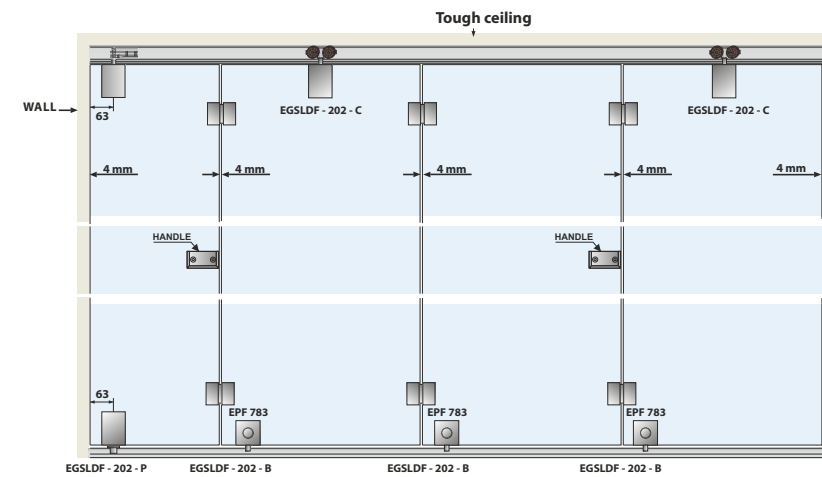

Sliding Solutions

Glass Sliding Folding System - 202 P (without Bottom Track)

Features :

- Advanced glass center folding mechanism for up to 6 frameless glass panels with professional design concept without bottom guide channel.
- Center folding system is designed for both interior and exterior applications.
- Panels are connected using a hinges system.
- Nylon wheels integrated bearing for silent and easy running.
- Maximum weight of door : 75kgs/Panel.
- Minimum Panel Width : 500mm.

Start panel with top and bottom pivot	Folding panel with top, bottom roller and connected hinge device	Folding panel with top, bottom roller and connected hinge device	End panel with top, bottom roller and connected hinge device
Folding Door/2+63	800mm	800mm	800mm

Calculation of Glass weight

Thickness of glass	Approx weight per sq.ft
6mm	1.40kg
8mm	1.85kg
10mm	2.35kg
12mm	2.95kg