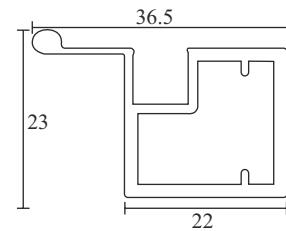

Aluminium Frame Profile with Handle
Finish- ALU/SS PCS
EAPS 030 - ALU ₹8,900.00
EAPS 030 - SS ₹9,300.00