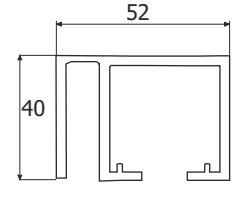

ALU. Profile Top Track for ESLD-051/052
011F/019F
Size-2400/3600mm,
Finish-Alu

ESC 038 A (08)	₹11,500.00
ESC 038 A (12)	₹12,000.00