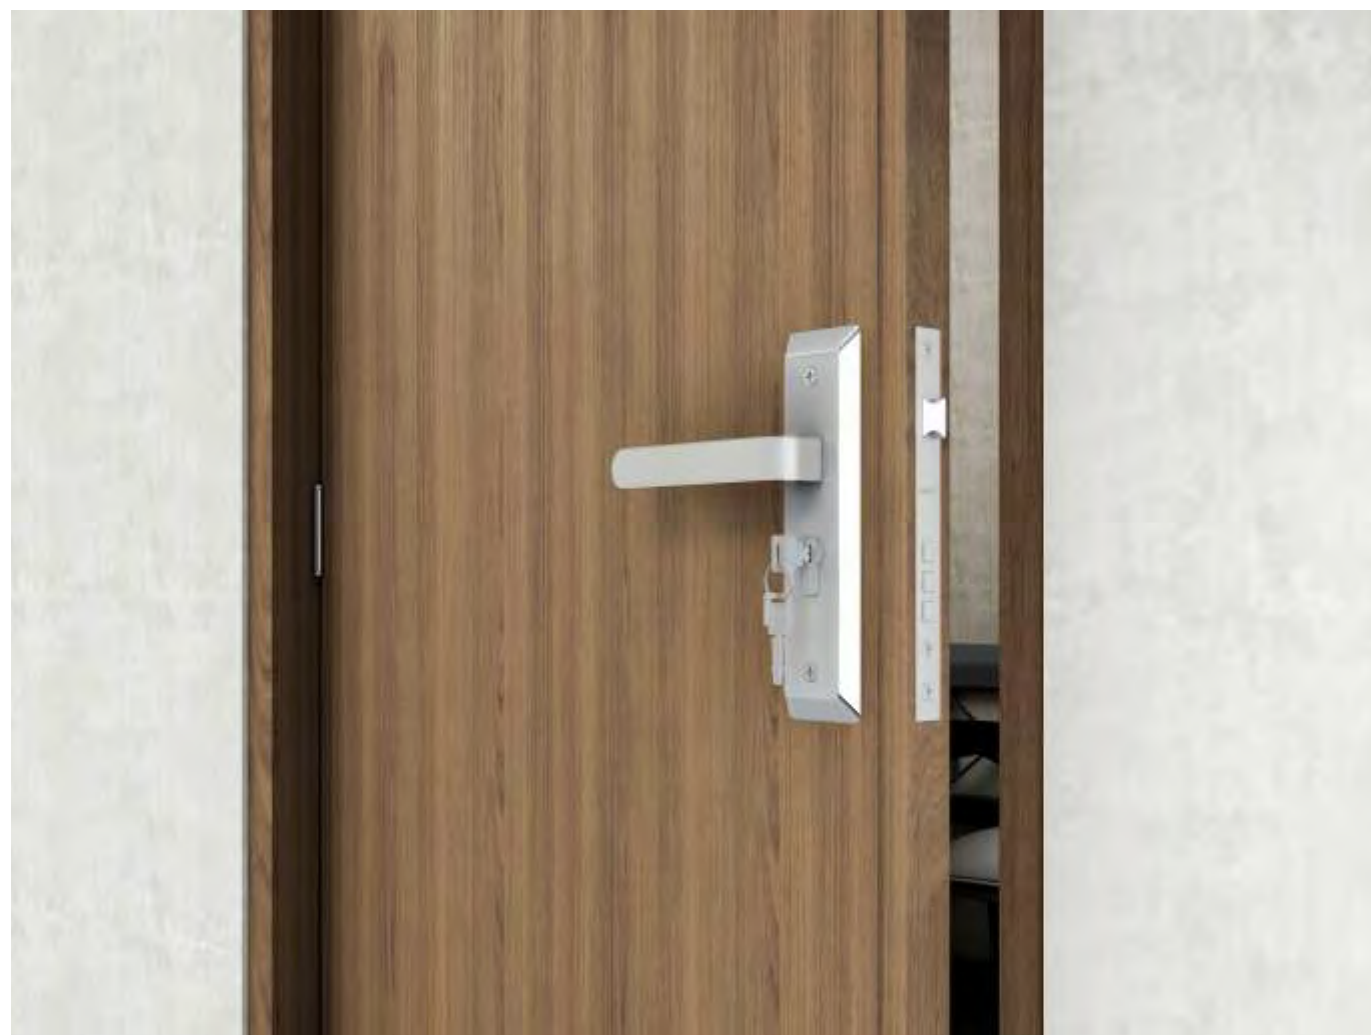

Lever Lock Set

Lever Lock Set

Specifications

- Standard : ANSI GRADE 3
- Materials : Satin Stainless Steel
- Backset : 60mm
- Door Thickness : 35 - 50mm
- Function : Entrance, Privacy

Entrance Door Lever Set
Finish-SSS