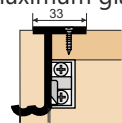

ESLD - 059

Alu Profile Sliding Fitting for Wardrobe

Features :

- Overlay sliding door system.
- With bottom guide.
- For 2 or 3 Aluminium frame doors.
- Material : Plastic roller with steel ball bearing.
- Maximum glass weight : 50 kgs/Panel.

Aluminium anodized single top track
Finish : Aluminium Anodized

Size : 3000mm

ESC 058 ALU (10)

PCS

₹ 2,840.00