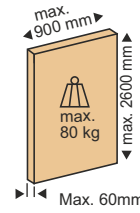

Sliding Solutions

Wooden Sliding Folding System - 501

Features :

- Wooden side sliding folding system for 2+1 without bottom and up to 6+1 wooden panels with bottom track.
- The same components are use Left or Right, Inwards or Outwards.
- Smooth and silent operation.
- All panels are connected using a hinges system.
- Maximum door weight : 80kgs/Panel

Upper and lower door clamp at the end door leaf, double acting door with floor spring non-movable	Sliding door with top roller and bottom bolt	Sliding door with top and bottom bolt	Sliding door with top roller and bottom locking device

Sliding Solutions

Wooden Sliding Folding System - 501

Complete set with pivot (with bottom track)
Finish-SSS SET

EWSLDF 501 A ₹16,047.00

Complete set with top roller (with bottom track)
Finish-SSS SET

EWSLDF 501 B ₹27,300.00

Complete set with hinge & bolt (with bottom track)
Finish-SSS SET

EWSLDF 501 C ₹9,300.00

Complete set with lock (with bottom track)
Finish-SSS SET

EWSLDF 501 D ₹12,000.00

Complete set with roller (with bottom track)
Finish-SSS SET

EWSLDF 501 E ₹29,625.00

Complete set with pivot (with bottom track)
Finish-SSS SET

EWSLDF 501 F ₹26,000.00

Complete set with pivot (without bottom track)
Finish-SSS SET

EWSLDF 501 A 1 ₹24,800.00

Complete set with roller (without bottom track)
Finish-SSS SET

EWSLDF 501 B 1 ₹22,800.00

Complete set (without bottom track)
Finish-SSS SET

EWSLDF 501 E 1 ₹25,024.00

Complete set with top roller & lock (without bottom track)
Finish-SSS SET

EWSLDF 501 F 1 ₹27,112.00

Top Alu. Profile
Size-3600/4800mm
Finish-ALU PCS

ESC 042 (12) ₹11,100.00
ESC 042 (16) ₹13,370.00

Bottom Alu. Profile
Size-3600/4800mm
Finish-ALU PCS

ESC 043 (12) ₹6,000.00
ESC 043 (16) ₹8,520.00

Track / Frame / Door Seal
Size-1000mm
Finish-Black PCS