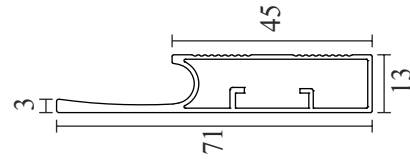

Aluminium Frame Profile with Handle
Finish- ALU/SS

EAPS 112 - ALU	₹6,250.00
EAPS 112 - SS	₹5,600.00