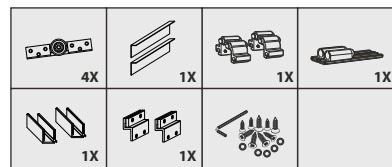

Features :

- Use for partitioning offices, conference rooms, bedrooms, lounges, etc.
- Eromatic synchro that opens from 90° (corner) up to 180° for openings up to 1.7 to 2.4 metres.
- Minimum gap between fixed and sliding panels for an aesthetic application.
- Clear passage with no bottom profiles.
- Aluminium anodized profile.
- Single profile to combine fixed and sliding panels for an easy installation.
- Clip-fixed gallery for a quick installation.
- Sliding glass 10 or 12 mm.
- Ball bearing well system for smooth opening.
- Mounted and tensed transmission system for a quick assembly.
- Wall and ceiling mounted.