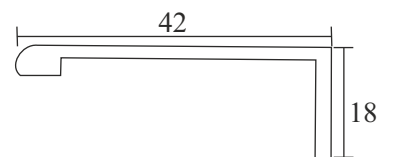

Aluminium Handle Profile
Finish- ALU/SS PCS
EAPS 036 - ALU ₹1,800.00
EAPS 036 - SS ₹3,100.00