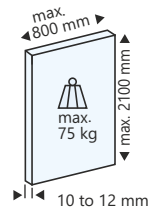

Sliding Solutions

Glass Sliding Folding System - 102 P

Features :

- Advanced folding mechanism for up to 6 frameless glass panels.
- Glass folding system is designed for both interior and exterior applications.
- Panels are connected using a hinges system.
- Nylon wheels integrated bearing for silent and easy running.
- Integrated bolt lock for security.
- Maximum weight of door : 75kgs/Panel.

Calculation of Glass weight

Thickness of glass	Approx weight per sq.ft
6mm	1.40kg
8mm	1.85kg
10mm	2.35kg
12mm	2.95kg