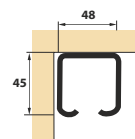

Aluminium anodized single top track non drilled
Finish : Aluminium Anodized
Size : 3000mm PCS

ESC 054 A ALU (10) ₹ 4,310.00