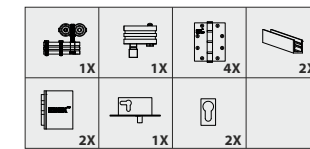

Complete set with roller (with bottom track)
Finish-SSS SET

EWSLDF 501 E ₹29,625.00