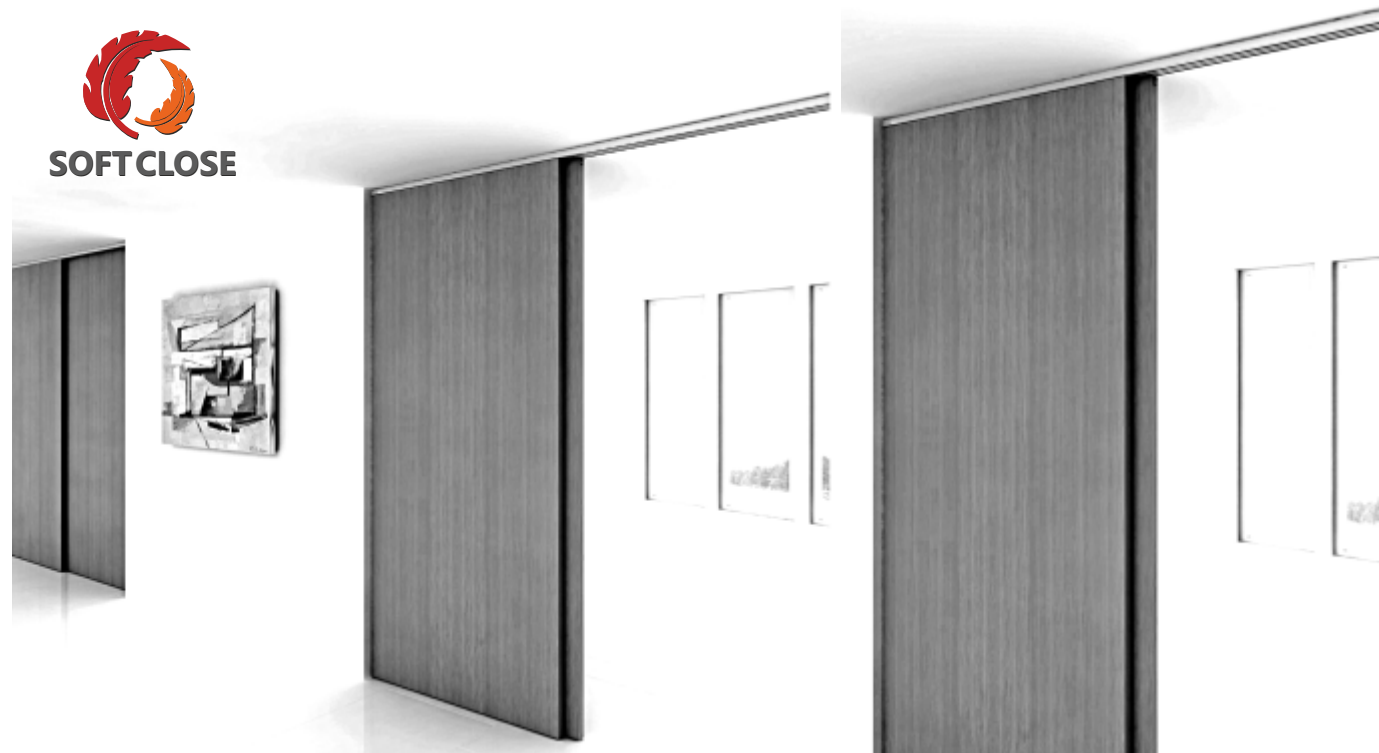

Sliding Handle (Finger Pull)
For 8mm to 12mm
Finish-SSS

EHSL 023 ₹4,500.00 SET

Soft Close Sliding Solutions

SOFT CLOSE

Wooden Sliding Fitting
Weight Capacity-70kgs/panel

ESLD 045 SD Single way Damping ₹17,900.00 SET
ESLD 045 DD Double way Damping ₹23,200.00 SET