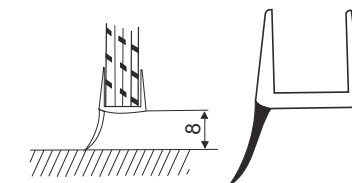

Glass to Floor / Wall For 8/10/12mm
Size-2200mm
Finish-Transparent
EGP 505 - 08 ₹480.00
EGP 505 - 10 ₹412.00
EGP 505 - 12 ₹960.00