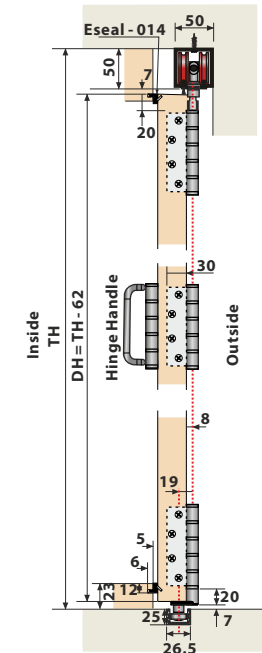

Sliding Solutions

Wooden Sliding Folding System - 102 H

Features :

- Advanced folding mechanism for up to 6 wooden panels.
- Wooden folding system is designed for both interior and exterior applications.
- Panels are connected using a hinges system.
- Nylon wheels integrated bearing for silent and easy running.
- Maximum door weight : 75kgs/Panel