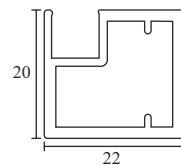

Aluminium Frame Profile
Finish- ALU/CP/SS PCS
EAPS 001 - ALU ₹2,260.00
EAPS 001 - CP ₹4,200.00
EAPS 001 - SS ₹4,700.00