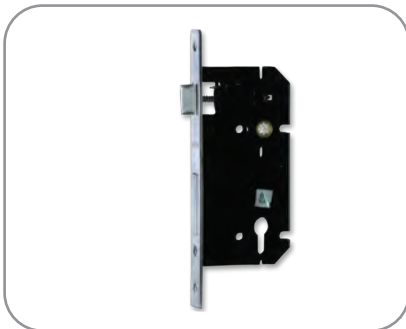

Architectural Hardware Pricelist 2022 MRP